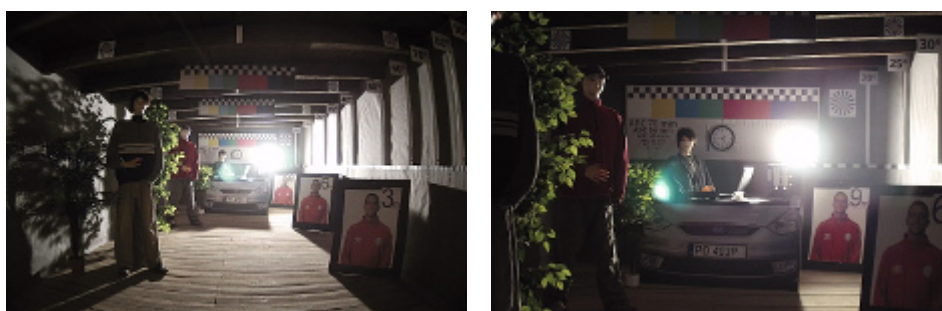

OUR OPINIONS

○ Motozoom lens.

PACKAGE

Dimensions (L x W x H): 0x0x0 mm	Gross Weight: 0 kg

DELTA-OPTI Monika Matysiak; <https://www.delta.poznan.pl>
POL; 60-713 Poznań; Graniczna 10
e-mail: delta-opti@delta.poznan.pl; tel: +(48) 61 864 69 60