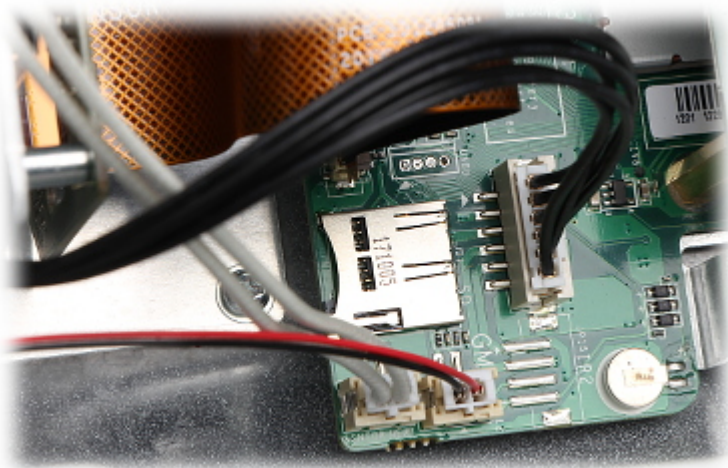

Memory card slot:

Camera connectors: