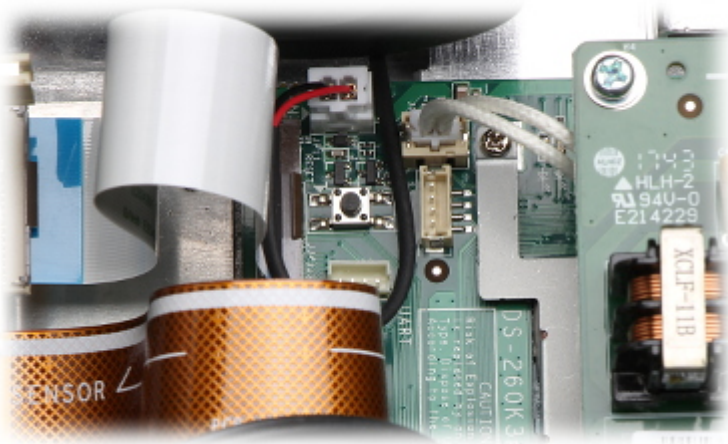

RESET button:

Memory card slot: