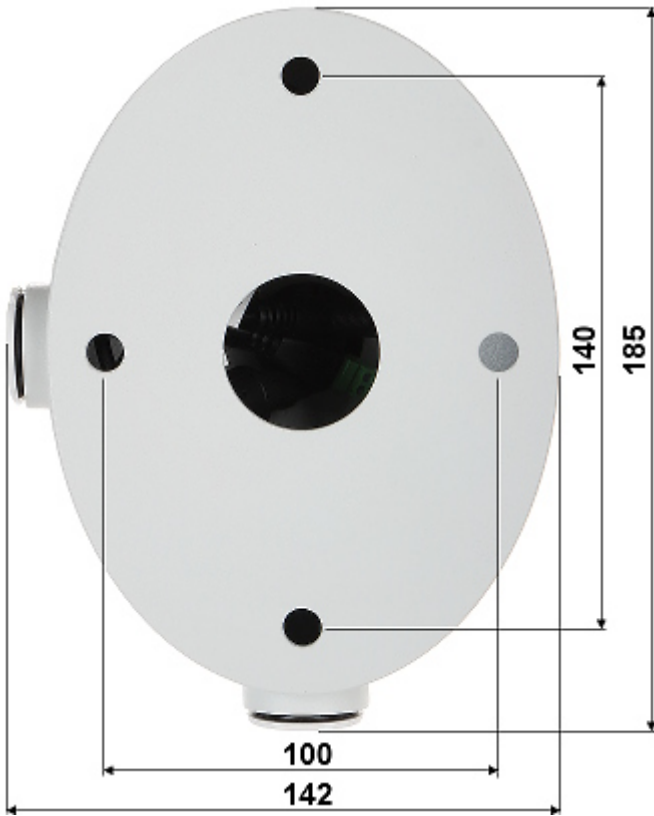

Code: DS-2CD4665F-IZHS(2.8-12MM)

IP VANDALPROOF CAMERA **DS-2CD4665F-IZHS(2.8-12MM)** - 6 Mpx Hikvision

Net: **5 557.00 PLN** Gross: **5 557.00 PLN**

IP camera with efficient H.264 image compression algorithm for clear and smooth video streaming at maximal resolution of 3072 x 2048 - 6 Mpx.
The used motozoom lens with 2.8 ... 12 mm focal length allows to remote view angle adjustment.
PoE powering possibility, compatible with the 802.3at standard makes the device more universal and easier to install.

Memory card slot:

Camera connectors:

Bracket dimensions:

In the kit:

OUR TESTS

Camera image at artificial illumination (about 30Lux):

Camera image at night conditions with internal built-in IR illuminator on: