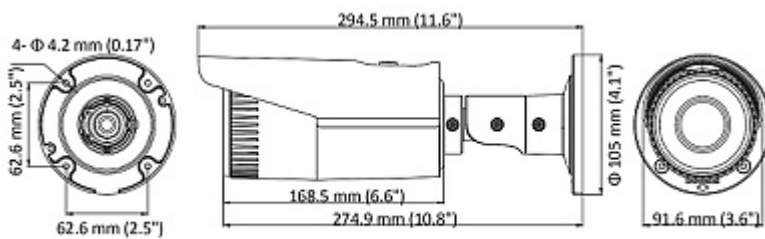

Side view:

Camera mounting side view:

Camera dimensions:

In the kit:

OUR TESTS

Camera image at artificial illumination (about 30Lux):

Camera image at night conditions with internal built-in IR illuminator on:

Camera image at direct strong light opposite to camera:

PACKAGE

Dimensions (L x W x H): 0x0x0 mm	Gross Weight: 0 kg
----------------------------------	--------------------