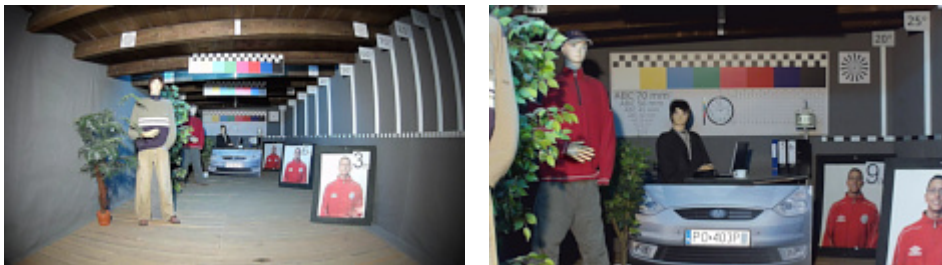

Mounting side view:

Camera connectors:

Connectors description:

See how to initialize DAHUA cameras:

:
In the kit:

OUR TESTS

Camera image at artificial illumination (about 30Lux):

Camera image at night conditions with internal built-in IR illuminator on: