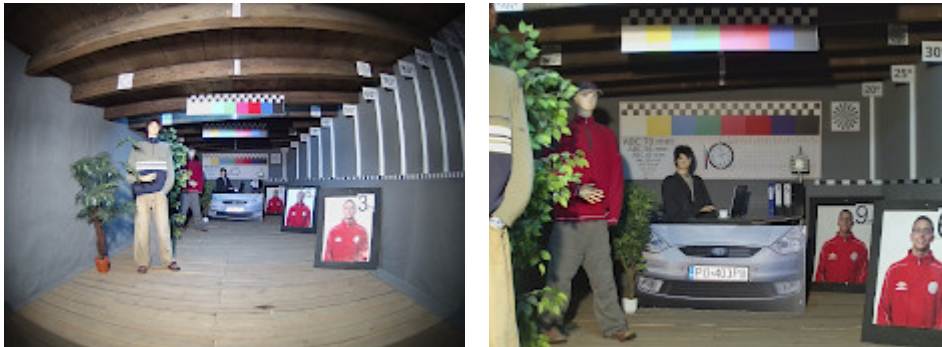

## OUR TESTS

Camera image at artificial illumination (about 30Lux):

Camera image at night conditions with internal built-in IR illuminator on:

Camera image at direct strong light opposite to camera: