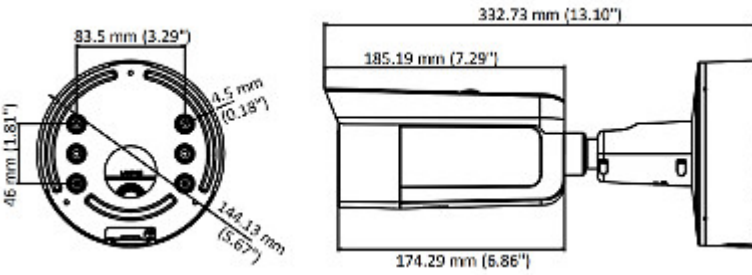

Camera connectors:

Bracket view:

Camera and bracket dimensions:

In the kit:

DELTA-OPTI Monika Matysiak; <https://www.delta.poznan.pl>  
 POL; 60-713 Poznań; Graniczna 10  
 e-mail: delta-opti@delta.poznan.pl; tel: +(48) 61 864 69 60

## OUR TESTS

Camera image at artificial illumination (about 30Lux):

Camera image at night conditions with internal built-in IR illuminator on:

Camera image at direct strong light opposite to camera:

## PACKAGE

Dimensions (L x W x H): 0x0x0 mm	Gross Weight: 0 kg
----------------------------------	--------------------