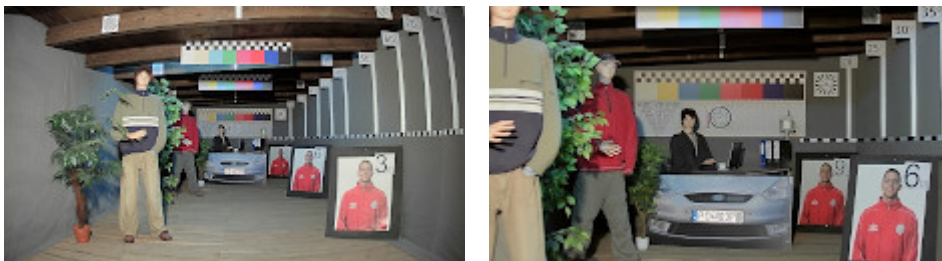

In the kit:

OUR TESTS

Camera image at artificial illumination (about 30Lux):

Camera image at night conditions with internal built-in IR illuminator on:

DELTA-OPTI Monika Matysiak; <https://www.delta.poznan.pl>
POL; 60-713 Poznań; Graniczna 10
e-mail: delta-opti@delta.poznan.pl; tel: +(48) 61 864 69 60