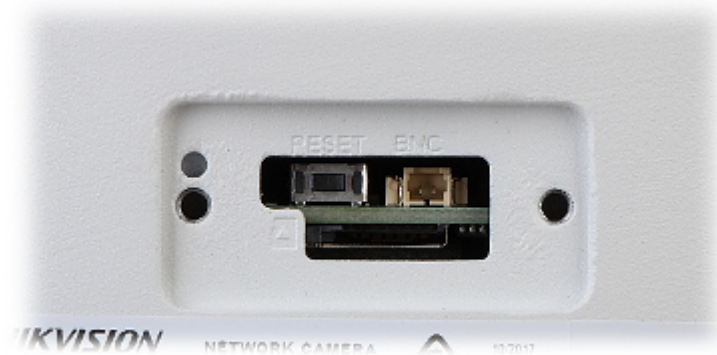

Memory card slot: