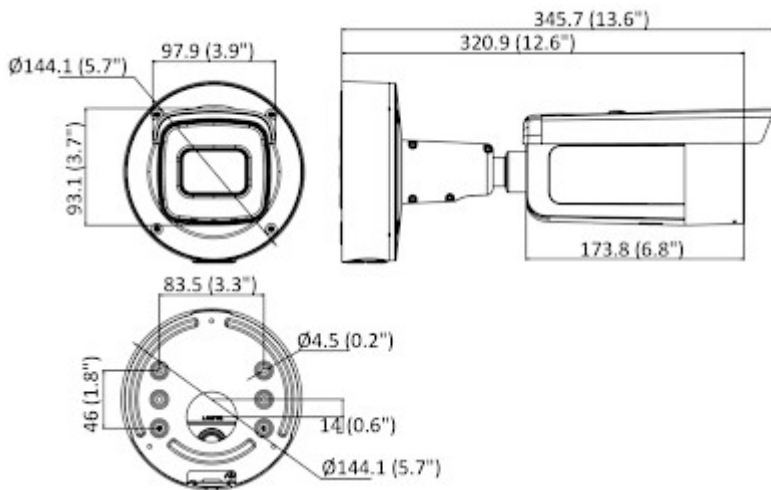

Camera from AcuSense series.

SPECIFICATION

Standard:	TCP/IP
Sensor:	1/3 " Progressive Scan CMOS
Matrix size:	5 Mpx
Resolution:	2592 x 1944 - 5 Mpx , 2688 x 1520 - 4 Mpx , 1920 x 1080 - 1080p 1280 x 720 - 720p
Lens:	2.8 ... 12 mm - Motozoom
View angle:	<ul style="list-style-type: none">• 108 ° ... 30 ° (manufacturer data)• 98 ° ... 30 ° (our tests result)
Compression:	H.265+ / H.265 / H.264+ / H.264 / MJPEG
Range of IR illumination:	60 m
Alarm inputs / outputs:	1 / 1
Main stream frame rate:	<ul style="list-style-type: none">• 20 fps - 5 Mpx• 25 fps - 4 Mpx
Network interface:	10/100 Base-T (RJ-45)
Network protocols:	TCP/IP, ICMP, HTTP, HTTPS, FTP, DHCP, DNS, DDNS, RTP, RTSP, NTP, UPnP, SMTP, IGMP, IEEE 802.1x, QoS, IPv4, IPv6, UDP, Bonjour, SSL / TLS, PPPoE, SNMP, ARP
Audio:	<ul style="list-style-type: none">• External microphone input• Audio output• Bi-directional audio streaming support
WEB Server:	Built-in, NVR compliance

Camera connectors:

Bracket view:

Camera and bracket dimensions:

In the kit:

OUR TESTS

Camera image at artificial illumination (about 30Lux):

Camera image at night conditions with internal built-in IR illuminator on:

Camera image at direct strong light opposite to camera:

PACKAGE

Dimensions (L x W x H): 0x0x0 mm	Gross Weight: 0 kg
----------------------------------	--------------------