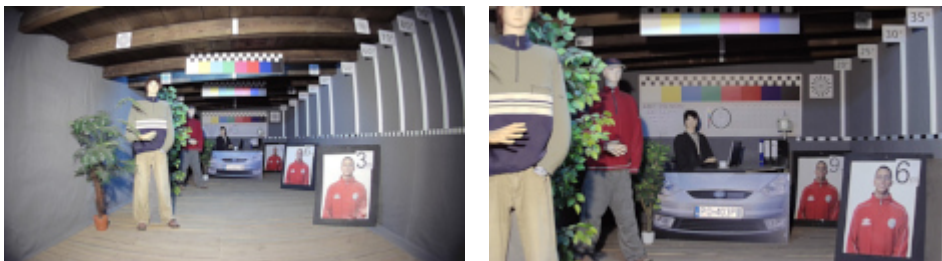

In the kit:

OUR TESTS

Camera image at artificial illumination (about 30Lux):

Camera image at night conditions with internal built-in IR illuminator on:

DELTA-OPTI Monika Matysiak; <https://www.delta.poznan.pl>
POL; 60-713 Poznań; Graniczna 10
e-mail: delta-opti@delta.poznan.pl; tel: +(48) 61 864 69 60