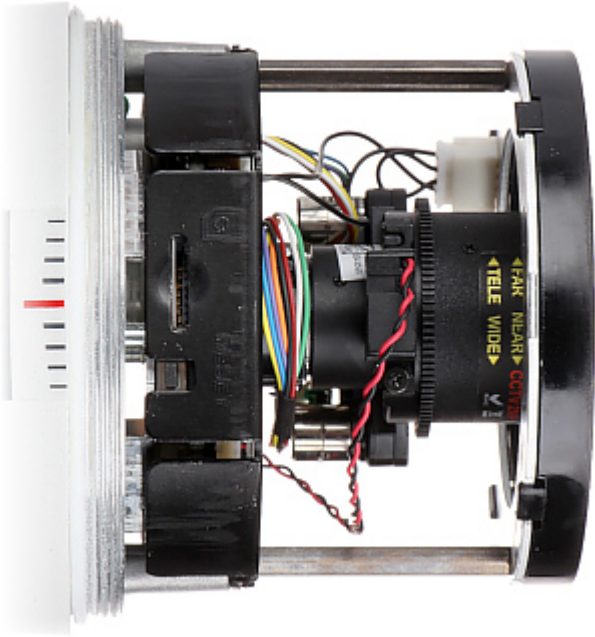

Code: BCS-V-TIP44VSR5

## PRESENTATION

Side view:

Camera view after remove the Dome cover:

Memory card slot:

Mounting side view:

In the kit: