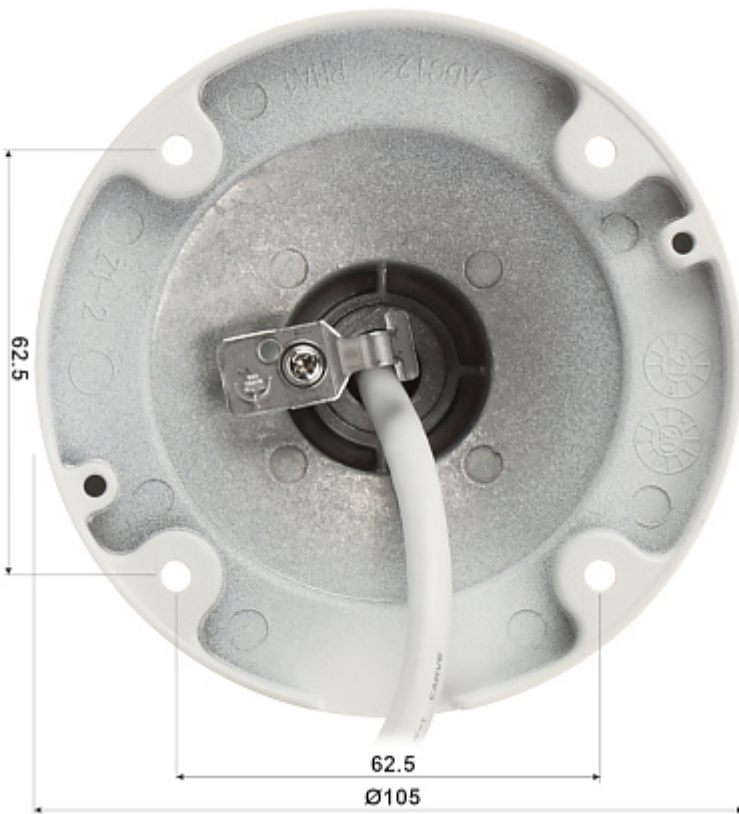

Code: BCS-V-TIP44VSR5

## PRESENTATION

Side view:

Camera view after remove the Dome cover:

Memory card slot:

Mounting side view:

In the kit: