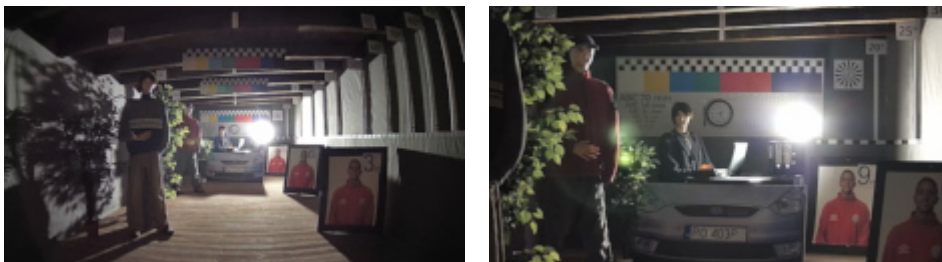

HD-TVI:

Camera image at artificial illumination (about 30Lux):

Camera image at night conditions with internal built-in IR illuminator on:

Camera image at direct strong light opposite to camera: