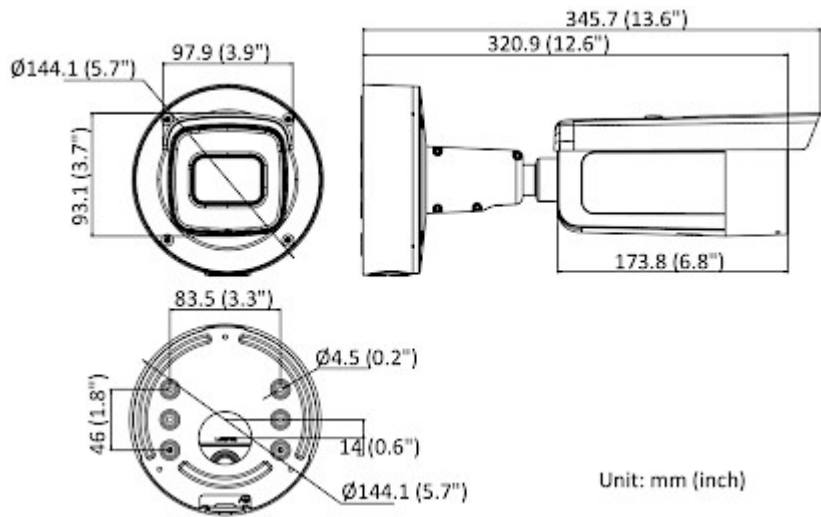

### SPECIFICATION

Standard:	TCP/IP
Sensor:	1/3 " Progressive Scan CMOS
Matrix size:	4 Mpx
Resolution:	2688 x 1520 - 4 Mpx , 1920 x 1080 - 1080p 1280 x 720 - 720p
Lens:	2.8 ... 12 mm - Motozoom
View angle:	<ul style="list-style-type: none"><li>• 108 ° ... 30 ° (manufacturer data)</li><li>• 99 ° ... 31 ° (our tests result)</li></ul>
Compression:	H.265+ / H.265 / H.264+ / H.264 / MJPEG
Range of IR illumination:	60 m
Alarm inputs / outputs:	1 / 1
Main stream frame rate:	25 fps - 4 Mpx
Network interface:	10/100 Base-T (RJ-45)
Network protocols:	TCP/IP, ICMP, HTTP, HTTPS, FTP, DHCP, DNS, DDNS, RTP, RTSP, NTP, UPnP, SMTP, IGMP, IEEE 802.1x, QoS, IPv4, IPv6, UDP, Bonjour, SSL / TLS, PPPoE, SNMP, ARP, WebSocket, WebSockets
Audio:	<ul style="list-style-type: none"><li>• External microphone input</li><li>• Audio output</li><li>• Bi-directional audio streaming support</li></ul>
WEB Server:	Built-in, NVR compliance
Memory card slot:	Micro SD memory cards up to 512GB support (possible local recording)

## PRESENTATION

Front view:

Side view:

Bottom view:

Memory card slot and "Reset" button:

Bracket view:

Connectors:

Camera and bracket dimensions:

## PACKAGE

Dimensions (L x W x H): 0x0x0 mm	Gross Weight: 0 kg
----------------------------------	--------------------