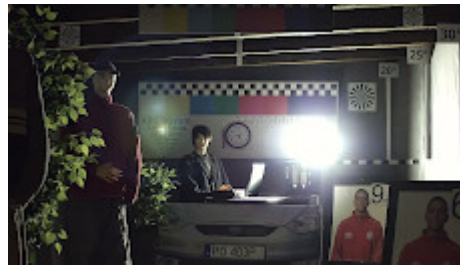

## OUR TESTS

Camera image at artificial illumination (about 30Lux):

Camera image at night conditions with internal built-in IR illuminator on:

Camera image at direct strong light opposite to camera:

DELTA-OPTI Monika Matysiak; <https://www.delta.poznan.pl>  
 POL; 60-713 Poznań; Graniczna 10  
 e-mail: delta-opti@delta.poznan.pl; tel: +(48) 61 864 69 60