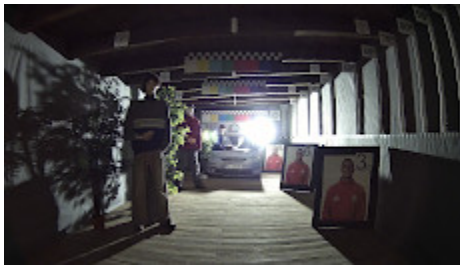

## OUR TESTS

Camera image at artificial illumination (about 30Lux):

Camera image at night conditions with internal built-in IR illuminator on:

Camera image at direct strong light opposite to camera:

DELTA-OPTI Monika Matysiak; <https://www.delta.poznan.pl>  
 POL; 60-713 Poznań; Graniczna 10  
 e-mail: delta-opti@delta.poznan.pl; tel: +(48) 61 864 69 60