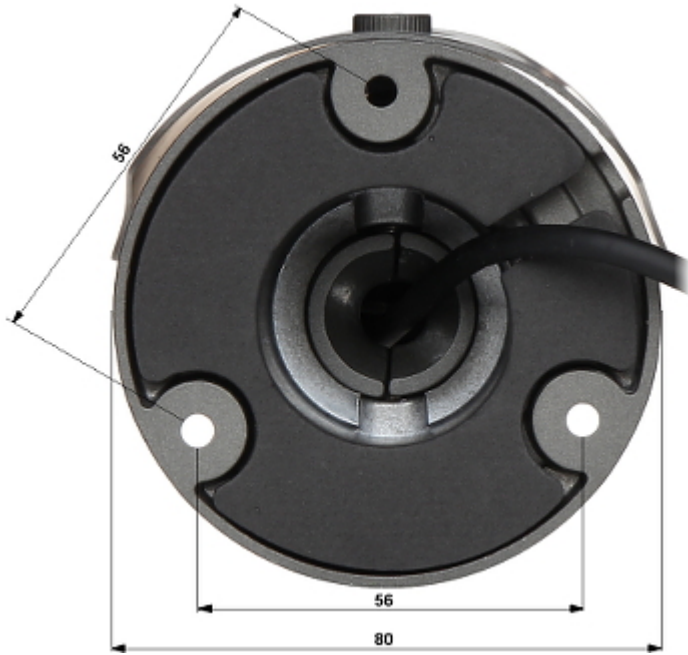

SPECIFICATION

Standard:	AHD
Sensor:	1/4 " OmniVision OV9712S CMOS
Digital Image Processor:	Nextchip NVP2431H
Matrix size:	1.0 Mpx
Resolution:	1280 x 720 - 720p AHD-M
Range of IR illumination:	40 m
IR illuminator power adjustment:	Automatic
Lens:	2.8 ... 12 mm, 2 Mpx
View angle:	<ul style="list-style-type: none">• 65 ° ... 17 ° (manufacturer data)• 65 ° ... 25 ° (our tests result)
S/N ratio:	> 50 dB
Video output:	1 Vpp 75 Ω, AHD - selectable by switch
Main features:	<ul style="list-style-type: none">• ICR - Movable InfraRed filter• Sense-UP - (Slow Shutter) - Increase the sensor sensitivity max. x 30• D-WDR - Wide Dynamic Range• DNR - Digital Noise Reduction• F-DNR (Defog) - Reduction of image noise caused by precipitation• Motion Detection - max. 4 zones• Privacy zones - max. 4• BLC - configurable Back Light Compensation• HSBL - High Light Compensation (spot)• Mirror - Mirror image• image "freeze"• Sharpness - sharper image outlines• Monitor type correction - LCD/CRT
OSD menu:	✓
"Index of Protection":	IP66
Power supply:	12 V DC / 460 mA
Housing:	Compact, Metal

PRESENTATION

Front view:

Side view:

Bottom view:

Mounting side view:

In the kit:

OUR TESTS

Camera image at artificial illumination (about 30Lux):

Camera image at night conditions with internal built-in IR illuminator on:

Camera image at direct strong light opposite to camera:

DELTA-OPTI Monika Matysiak; <https://www.delta.poznan.pl>
 POL; 60-713 Poznań; Graniczna 10
 e-mail: delta-opti@delta.poznan.pl; tel: +(48) 61 864 69 60