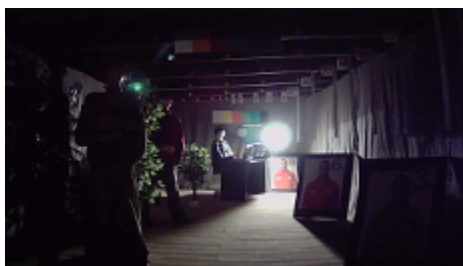

PRESENTATION

Front view:

Side view:

Bottom view:

Mounting side view:

In the kit:

OUR TESTS

Camera image at artificial illumination (about 30Lux):

Camera image at night conditions with internal built-in IR illuminator on:

Camera image at direct strong light opposite to camera:

DELTA-OPTI Monika Matysiak; <https://www.delta.poznan.pl>
 POL; 60-713 Poznań; Graniczna 10
 e-mail: delta-opti@delta.poznan.pl; tel: +(48) 61 864 69 60