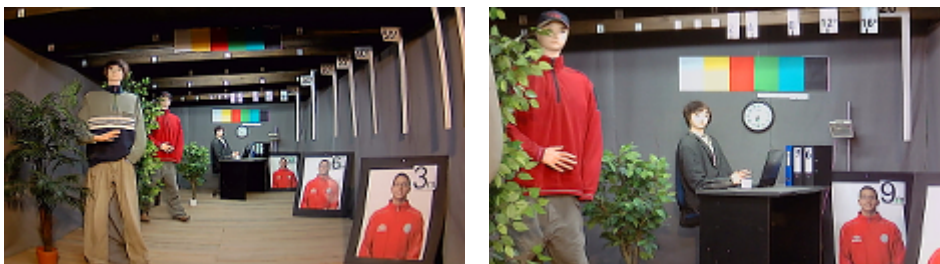

PRESENTATION

Front view:

Side view:

Bottom view:

Mounting side view:

In the kit:

OUR TESTS

Camera image at artificial illumination (about 30Lux):

Camera image at night conditions with internal built-in IR illuminator on:

Camera image at direct strong light opposite to camera:

DELTA-OPTI Monika Matysiak; <https://www.delta.poznan.pl>
 POL; 60-713 Poznań; Graniczna 10
 e-mail: delta-opti@delta.poznan.pl; tel: +(48) 61 864 69 60