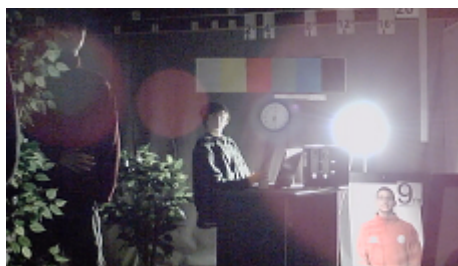

SPECIFICATION

Standard:	AHD
Sensor:	1/4 " OmniVision OV9712S CMOS
Digital Image Processor:	Nextchip NVP2431H
Matrix size:	1.0 Mpx
Resolution:	1280 x 720 - 720p AHD-M
Range of IR illumination:	40 m
IR illuminator power adjustment:	Automatic
Lens:	2.8 ... 12 mm, 2 Mpx
View angle:	<ul style="list-style-type: none">• 65 ° ... 17 ° (manufacturer data)• 65 ° ... 25 ° (our tests result)
S/N ratio:	> 50 dB
Video output:	1 Vpp 75 Ω, AHD - selectable by switch
Main features:	<ul style="list-style-type: none">• ICR - Movable InfraRed filter• Sense-UP - (Slow Shutter) - Increase the sensor sensitivity max. x 30• D-WDR - Wide Dynamic Range• DNR - Digital Noise Reduction• F-DNR (Defog) - Reduction of image noise caused by precipitation• Motion Detection - max. 4 zones• Privacy zones - max. 4• BLC - configurable Back Light Compensation• HSBL - High Light Compensation (spot)• Mirror - Mirror image• image "freeze"• Sharpness - sharper image outlines• Monitor type correction - LCD/CRT
OSD menu:	✓
"Index of Protection":	IP66
Power supply:	12 V DC / 460 mA
Housing:	Compact, Metal

PRESENTATION

Front view:

Side view:

Bottom view:

Mounting side view:

In the kit:

OUR TESTS

Camera image at artificial illumination (about 30Lux):

Camera image at night conditions with internal built-in IR illuminator on:

Camera image at direct strong light opposite to camera:

DELTA-OPTI Monika Matysiak; <https://www.delta.poznan.pl>
 POL; 60-713 Poznań; Graniczna 10
 e-mail: delta-opti@delta.poznan.pl; tel: +(48) 61 864 69 60