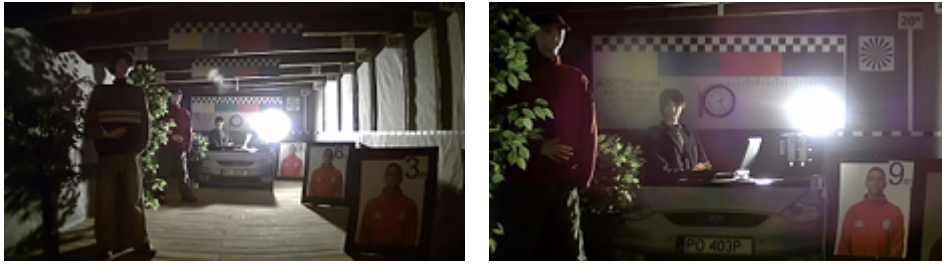

In the kit:

**OUR TESTS**

AHD:

Camera image at artificial illumination (about 30Lux):

Camera image at night conditions with internal built-in IR illuminator on:

DELTA-OPTI Monika Matysiak; <https://www.delta.poznan.pl>  
 POL; 60-713 Poznań; Graniczna 10  
 e-mail: delta-opti@delta.poznan.pl; tel: +(48) 61 864 69 60

Camera image at direct strong light opposite to camera:

HD-CVI:

Camera image at artificial illumination (about 30Lux):

Camera image at night conditions with internal built-in IR illuminator on:

Camera image at direct strong light opposite to camera: