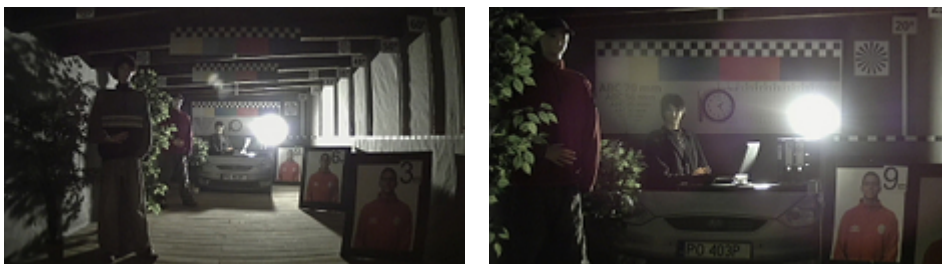

Camera image at direct strong light opposite to camera:

HD-CVI:

Camera image at artificial illumination (about 30Lux):

Camera image at night conditions with internal built-in IR illuminator on:

Camera image at direct strong light opposite to camera:

HD-TVI:

Camera image at artificial illumination (about 30Lux):

Camera image at night conditions with internal built-in IR illuminator on:

Camera image at direct strong light opposite to camera: