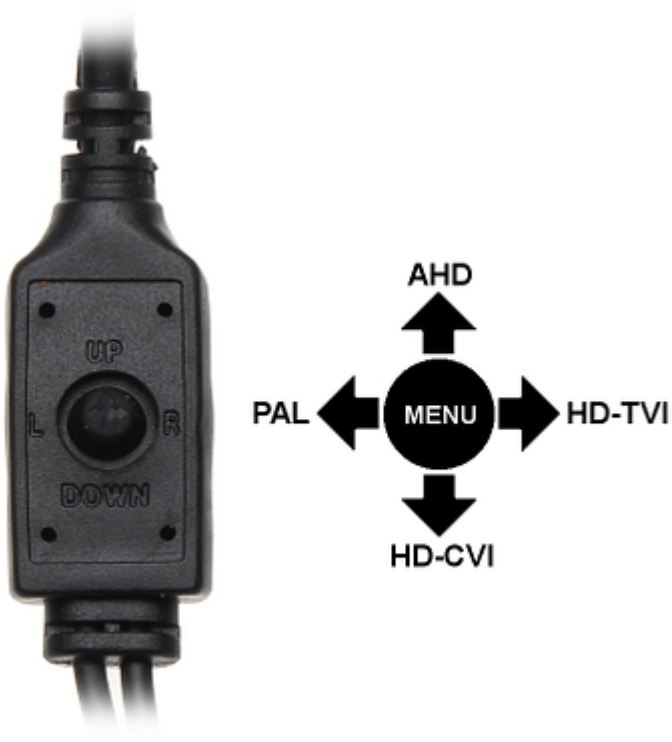

### SPECIFICATION

Standard:	AHD, HD-CVI, HD-TVI, PAL
Sensor:	1/4 " OmniVision OV9732 CMOS
Digital Image Processor:	HTC960E
Matrix size:	1.0 Mpx
Resolution:	1280 x 720 - 720p, AHD-M, HD-CVI, HD-TVI , 960 x 576 - 960H, PAL
Range of IR illumination:	60 m
IR illuminator power adjustment:	Automatic
Lens:	2.8 ... 12 mm, 2 Mpx
View angle:	• 65 ° ... 21 ° (manufacturer data) • 50 ° ... 24 ° (our tests result)
S/N ratio:	> 48 dB
Video output:	1 Vpp 75 Ω, AHD / HD-CVI / HD-TVI / PAL - selectable by switch
Main features:	• D-WDR - Wide Dynamic Range • DNR - Digital Noise Reduction • ICR - Movable InfraRed filter • AGC - Automatic Gain Control • Auto White Balance • Sharpness - sharper image outlines
OSD menu:	✓
"Index of Protection":	IP66
Power supply:	12 V DC / 420 mA
Power consumption:	≤ 5 W
Housing:	Compact - Metal
Color:	Graphite

Mounting side view:

The appropriate signal format selection is done by tilting and holding the joystick for 5 s without entering to the OSD menu. Changing the signal to the NTSC in the camera causes loss of image in connected AHD recorder: