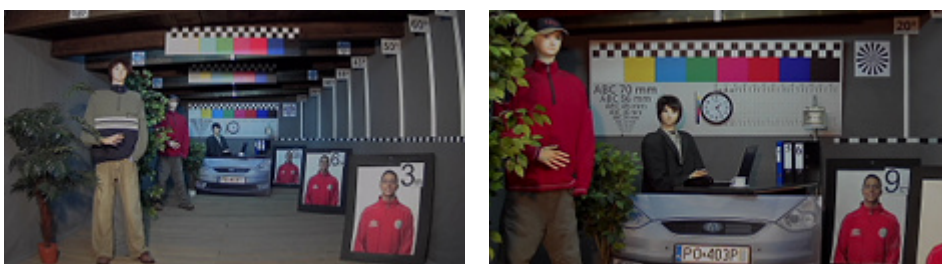

HD-TVI:

Camera image at artificial illumination (about 30Lux):