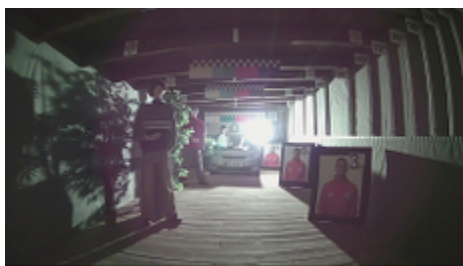

Camera image at night conditions with internal built-in IR illuminator on:

Camera image at direct strong light opposite to camera:

HD-CVI:

Camera image at artificial illumination (about 30Lux):

Camera image at night conditions with internal built-in IR illuminator on:

Camera image at direct strong light opposite to camera:

HD-TVI:

Camera image at artificial illumination (about 30Lux):

Camera image at night conditions with internal built-in IR illuminator on:

Camera image at direct strong light opposite to camera: