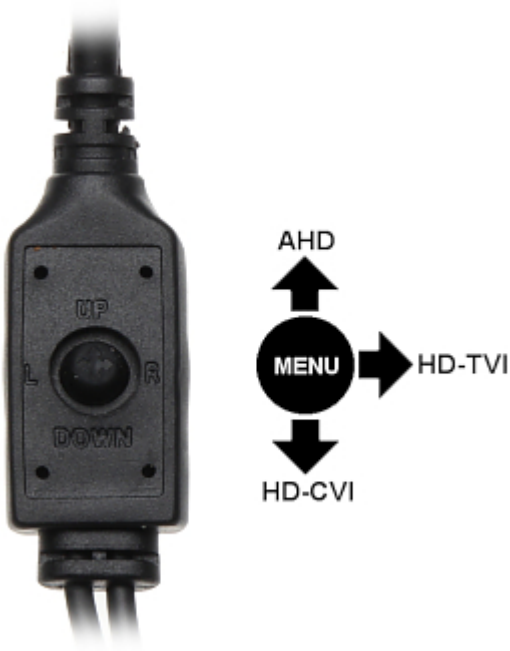

Attention! The camera is factory set to the resolution 2 Mpx (1080p).

SPECIFICATION

Standard:	AHD, HD-CVI, HD-TVI
Sensor:	1/2.7 " Progressive Scan CMOS
Matrix size:	5 Mpx
Resolution:	2592 x 1944 - 5 Mpx @ AHD / HD-TVI @ 20 fps, 12.5 fps , 2560 x 1440 - 4 Mpx @ AHD / HD-CVI / HD-TVI @ 25 fps, 30 fps , 1920 x 1080 - 1080p @ AHD / HD-CVI / HD-TVI
Range of IR illumination:	60 m
IR illuminator power adjustment:	Automatic
Lens:	2.8 ... 12 mm
View angle:	• 95 ° ... 30 ° (manufacturer data) • 104 ° ... 32 ° (our tests result)
S/N ratio:	> 50 dB
Video output:	1 Vpp 75 Ω, AHD / HD-CVI / HD-TVI - Via OSD, selectable by switch
Main features:	• D-WDR - Wide Dynamic Range • DNR - Digital Noise Reduction • ICR - Movable InfraRed filter • AGC - Automatic Gain Control • Auto White Balance • Day/Night mode - configurable • Sharpness - sharper image outlines
OSD menu:	✓
Power supply:	12 V DC / 500 mA
Power consumption:	≤ 6 W
Housing:	Compact - Metal

PRESENTATION

Front view:

Side view:

Bottom view:

Mounting side view:

The appropriate signal format selection is done by tilting and holding the joystick for 5 s without entering to the OSD menu. Changing the signal to the NTSC in the camera causes loss of image in connected AHD recorder:

In the kit:

OUR TESTS

AHD:

Camera image at artificial illumination (about 30Lux):

Camera image at night conditions with internal built-in IR illuminator on:

DELTA-OPTI Monika Matysiak; <https://www.delta.poznan.pl>
 POL; 60-713 Poznań; Graniczna 10
 e-mail: delta-opti@delta.poznan.pl; tel: +(48) 61 864 69 60