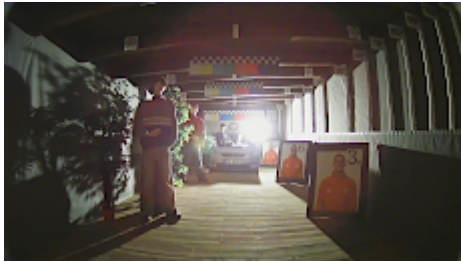

HD-TVI:

Camera image at artificial illumination (about 30Lux):

Camera image at night conditions with internal built-in IR illuminator on:

Camera image at direct strong light opposite to camera:

PACKAGE

Dimensions (L x W x H): 0x0x0 mm	Gross Weight: 0 kg
----------------------------------	--------------------