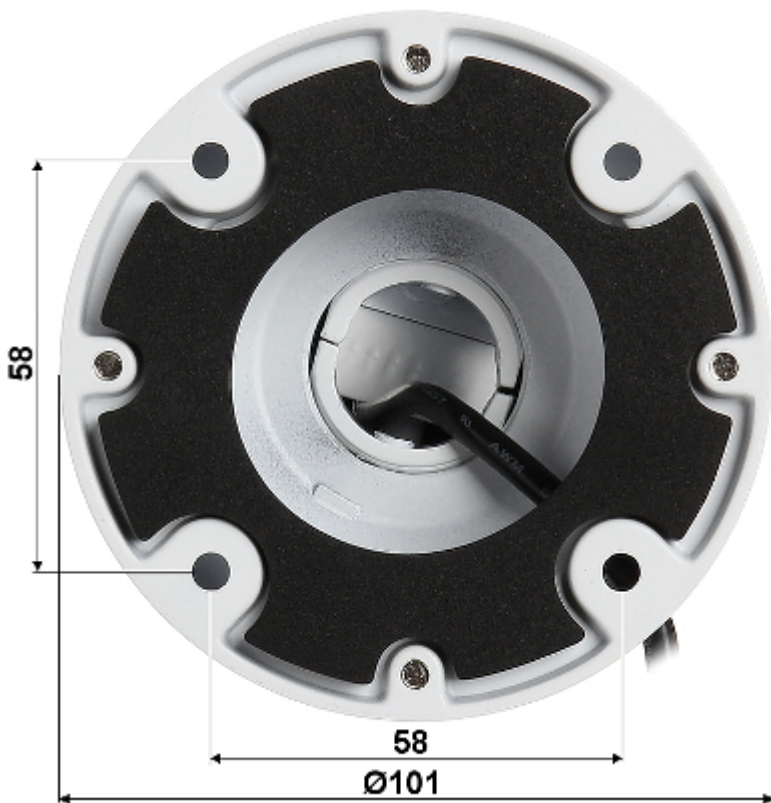

Attention! The camera is factory set to the resolution 2 Mpx (1080p).

SPECIFICATION

Standard:	AHD, HD-CVI, HD-TVI
Sensor:	1/2.7 " Progressive Scan CMOS
Matrix size:	5 Mpx
Resolution:	2592 x 1944 - 5 Mpx @ AHD / HD-TVI @ 20 fps, 12.5 fps , 2560 x 1440 - 4 Mpx @ AHD / HD-CVI / HD-TVI @ 25 fps, 30 fps , 1920 x 1080 - 1080p @ AHD / HD-CVI / HD-TVI
Range of IR illumination:	60 m
IR illuminator power adjustment:	Automatic
Lens:	2.8 ... 12 mm
View angle:	• 95 ° ... 30 ° (manufacturer data) • 104 ° ... 32 ° (our tests result)
S/N ratio:	> 50 dB
Video output:	1 Vpp 75 Ω, AHD / HD-CVI / HD-TVI - Via OSD, selectable by switch
Main features:	• D-WDR - Wide Dynamic Range • DNR - Digital Noise Reduction • ICR - Movable InfraRed filter • AGC - Automatic Gain Control • Auto White Balance • Day/Night mode - configurable • Sharpness - sharper image outlines
OSD menu:	✓
Power supply:	12 V DC / 500 mA
Power consumption:	≤ 6 W
Housing:	Compact - Metal

PRESENTATION

Front view:

Side view:

Bottom view:

Mounting side view:

The appropriate signal format selection is done by tilting and holding the joystick for 5 s without entering to the OSD menu. Changing the signal to the NTSC in the camera causes loss of image in connected AHD recorder:

In the kit:

OUR TESTS

AHD:

Camera image at artificial illumination (about 30Lux):

Camera image at night conditions with internal built-in IR illuminator on:

DELTA-OPTI Monika Matysiak; <https://www.delta.poznan.pl>
 POL; 60-713 Poznań; Graniczna 10
 e-mail: delta-opti@delta.poznan.pl; tel: +(48) 61 864 69 60