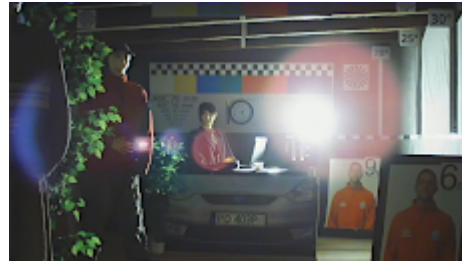

In the kit:

OUR TESTS

AHD:

Camera image at artificial illumination (about 30Lux):

Camera image at night conditions with internal built-in IR illuminator on:

DELTA-OPTI Monika Matysiak; <https://www.delta.poznan.pl>
 POL; 60-713 Poznań; Graniczna 10
 e-mail: delta-opti@delta.poznan.pl; tel: +(48) 61 864 69 60

Camera image at direct strong light opposite to camera:

HD-CVI:

Camera image at artificial illumination (about 30Lux):

Camera image at night conditions with internal built-in IR illuminator on:

Camera image at direct strong light opposite to camera:

HD-TVI:

Camera image at artificial illumination (about 30Lux):

Camera image at night conditions with internal built-in IR illuminator on:

Camera image at direct strong light opposite to camera:

PACKAGE

Dimensions (L x W x H): 0x0x0 mm	Gross Weight: 0 kg
----------------------------------	--------------------