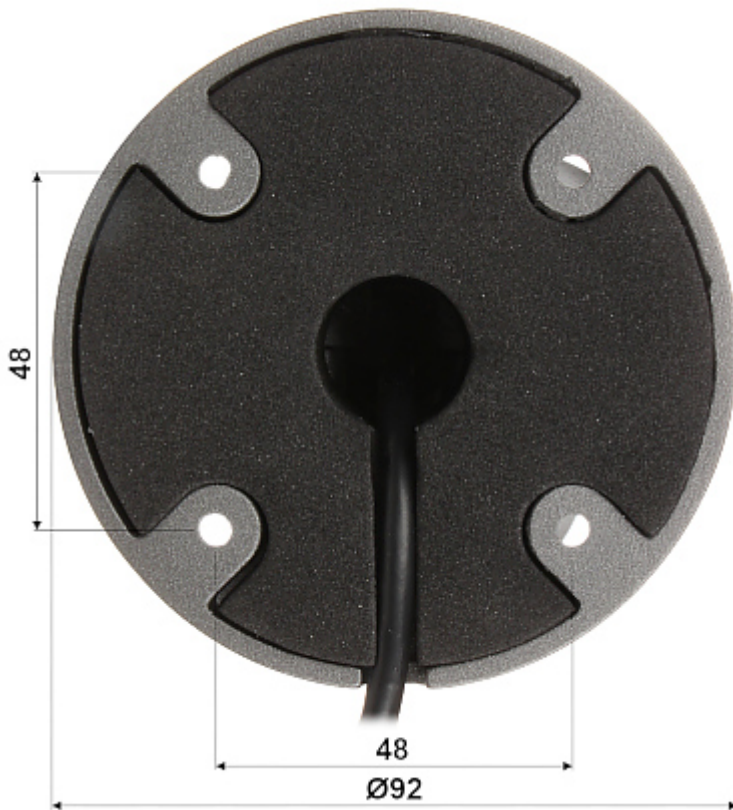

In the case of video transmission using a twisted pair cable and matching transformers (balun), be aware of the possibility of signal reflections and interfering signals.

SPECIFICATION

Standard:	AHD / HD-CVI / HD-TVI / CVBS
Sensor:	1/2.3 " Progressive Scan CMOS
Matrix size:	8.3 Mpx
Resolution:	3840 x 2160 - 8.3 Mpx, 4K UHD @ 15 fps - 720p 960 x 576 - 960H, PAL
Range of IR illumination:	40 m
IR illuminator power adjustment:	Automatic
Lens:	2.8 ... 12 mm, F1.2
View angle:	• 104 ° ... 34 ° (manufacturer data) • 105 ° ... 33 ° (our tests result)
Video output:	AHD / HD-CVI / HD-TVI / CVBS, 1 Vpp / 75 Ω
Audio:	—
OSD menu:	✓
Main features:	<ul style="list-style-type: none">• D-WDR - Wide Dynamic Range• 2D-DNR, 3D-DNR - Digital Noise Reduction• BLC - Back Light Compensation• FLC - The technology eliminates the tiring eyes flickering image effect• ICR - Movable InfraRed filter• Auto White Balance• AGC - Automatic Gain Control• BLC - Back Light Compensation
Power supply:	12 V DC / 420 mA
Power consumption:	< 5 W
Housing:	Compact, Metal

DELTA-OPTI Monika Matysiak; <https://www.delta.poznan.pl>
POL; 60-713 Poznań; Graniczna 10
e-mail: delta-opti@delta.poznan.pl; tel: +(48) 61 864 69 60

Color:	Dark graphite
"Index of Protection":	IP66
Vandal-proof:	—
Operation temp:	-20 °C ... 60 °C
Weight:	0.84 kg
Dimensions:	277 x 81 x 83 mm
Supported languages:	English
Manufacturer / Brand:	BCS BASIC
Guarantee:	3 years

PRESENTATION

Side view:

Bottom view:

Mounting dimensions:

Configuration switches:

In the kit:

OUR TESTS

AHD:

Camera image at artificial illumination (about 30Lux):

Camera image at night conditions with internal built-in IR illuminator on:

Camera image at direct strong light opposite to camera:

DELTA-OPTI Monika Matysiak; <https://www.delta.poznan.pl>
 POL; 60-713 Poznań; Graniczna 10
 e-mail: delta-opti@delta.poznan.pl; tel: +(48) 61 864 69 60