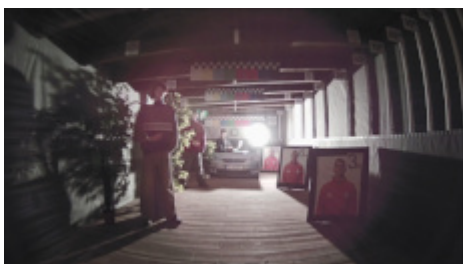

Camera image at direct strong light opposite to camera:

PACKAGE

Dimensions (L x W x H): 0x0x0 mm	Gross Weight: 0 kg