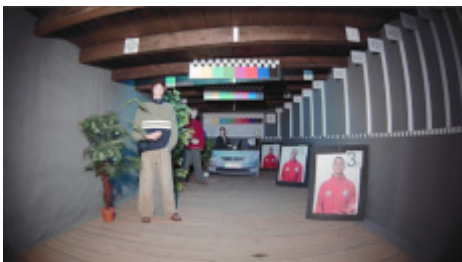

Camera image at night conditions with internal built-in IR illuminator on: