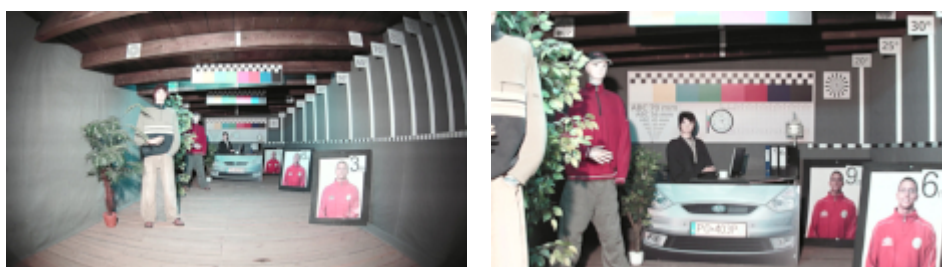

Camera image at artificial illumination (about 30Lux):

Camera image at night conditions with internal built-in IR illuminator on:

Camera image at direct strong light opposite to camera:

DELTA-OPTI Monika Matysiak; <https://www.delta.poznan.pl>
 POL; 60-713 Poznań; Graniczna 10
 e-mail: delta-opti@delta.poznan.pl; tel: +(48) 61 864 69 60