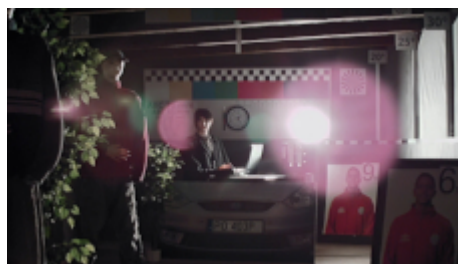

Camera image at direct strong light opposite to camera:

PACKAGE

Dimensions (L x W x H): 0x0x0 mm	Gross Weight: 0 kg