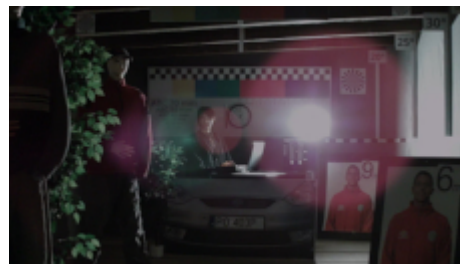

PACKAGE

Dimensions (L x W x H): 0x0x0 mm	Gross Weight: 0 kg