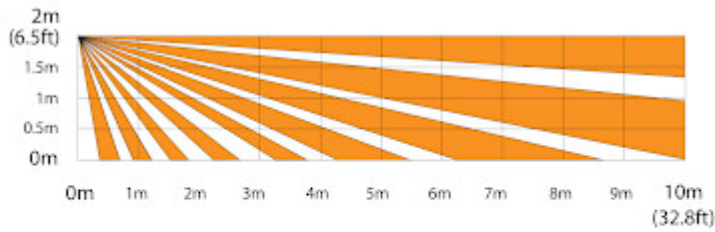

## PRESENTATION

Side view:

Internal view:

Description the settings of configuration switches:

Wall mounting side view:

Detector range:

\* - Outdoor mode (PET Immunity Mode)

**PACKAGE**

Dimensions (L x W x H): 0x0x0 mm	Gross Weight: 0 kg
----------------------------------	--------------------