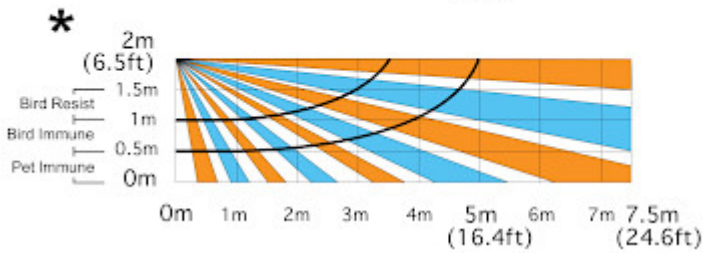

## PRESENTATION

Side view:

Internal view:

Description the settings of configuration switches:

Wall mounting side view:

Detector range:

\* - Outdoor mode (PET Immunity Mode)

**PACKAGE**

Dimensions (L x W x H): 0x0x0 mm	Gross Weight: 0 kg
----------------------------------	--------------------