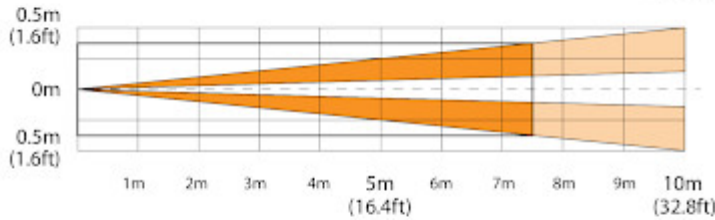

## PRESENTATION

Side view:

Internal view:

Description the settings of configuration switches:

Wall mounting side view:

Detector range:

\* - Outdoor mode (PET Immunity Mode)

**PACKAGE**

Dimensions (L x W x H): 0x0x0 mm	Gross Weight: 0 kg
----------------------------------	--------------------