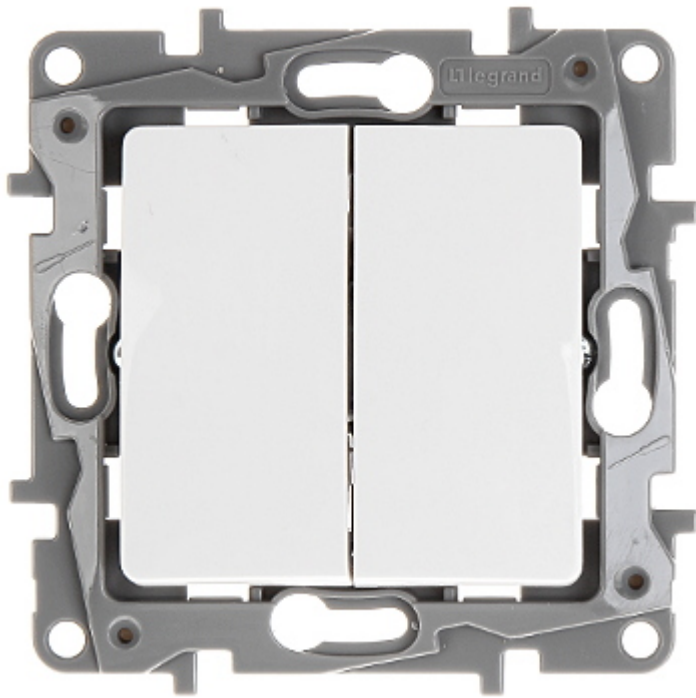

Code: LE-764505

TWO GANG SWITCH **LE-764505** Niloe 10 A LEGRAND

Net: **9.81 PLN** Gross: **9.81 PLN**

SPECIFICATION

Device type:	Two Gang Switch
Rated voltage:	230 V AC, 50/60 Hz
Rated current:	10 A
Connectors type:	automatic spring terminals
Application:	Niloe product series
Assembly:	Claw or screw mounting
Housing:	Plastic
Color:	White
Weight:	0.046 kg
Dimensions:	76 x 76 x 38 mm
Manufacturer / Brand:	LEGRAND
Guarantee:	2 years

PRESENTATION

Front view:

Rear view:

PACKAGE

Dimensions (L x W x H): 0x0x0 mm	Gross Weight: 0 kg
----------------------------------	--------------------