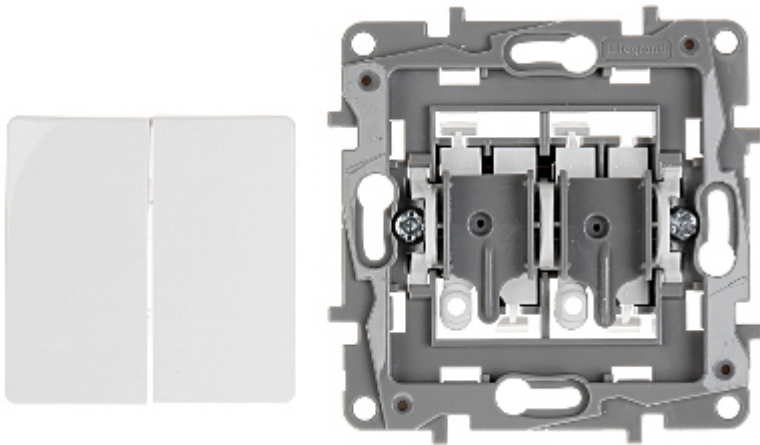

Code: LE-764505

TWO GANG SWITCH **LE-764505** Niloe 10 A LEGRAND

Net: **9.81 PLN** Gross: **9.81 PLN**

SPECIFICATION

Device type:	Two Gang Switch
Rated voltage:	230 V AC, 50/60 Hz
Rated current:	10 A
Connectors type:	automatic spring terminals
Application:	Niloe product series
Assembly:	Claw or screw mounting
Housing:	Plastic
Color:	White
Weight:	0.046 kg
Dimensions:	76 x 76 x 38 mm
Manufacturer / Brand:	LEGRAND
Guarantee:	2 years

PRESENTATION

Front view:

Rear view:

PACKAGE

Dimensions (L x W x H): 0x0x0 mm	Gross Weight: 0 kg
----------------------------------	--------------------