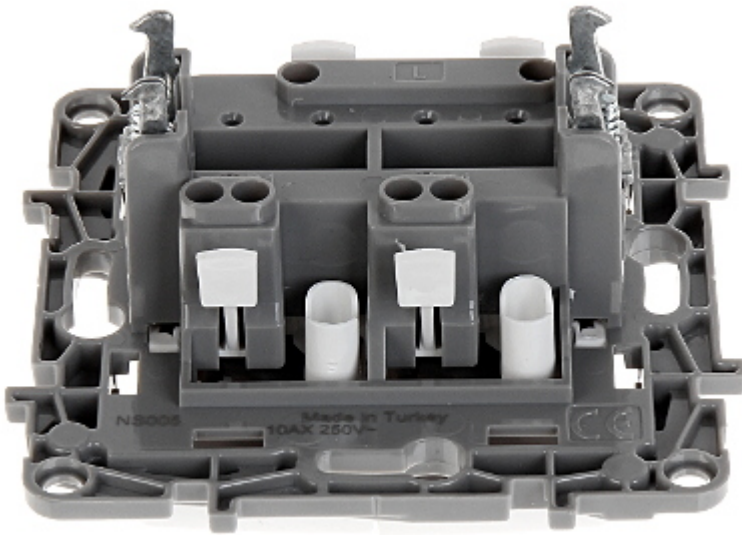

Code: LE-764505

TWO GANG SWITCH **LE-764505** Niloe 10 A LEGRAND

Net: **9.81 PLN** Gross: **9.81 PLN**

SPECIFICATION

Device type:	Two Gang Switch
Rated voltage:	230 V AC, 50/60 Hz
Rated current:	10 A
Connectors type:	automatic spring terminals
Application:	Niloe product series
Assembly:	Claw or screw mounting
Housing:	Plastic
Color:	White
Weight:	0.046 kg
Dimensions:	76 x 76 x 38 mm
Manufacturer / Brand:	LEGRAND
Guarantee:	2 years

PRESENTATION

Front view:

Rear view:

PACKAGE

Dimensions (L x W x H): 0x0x0 mm	Gross Weight: 0 kg
----------------------------------	--------------------