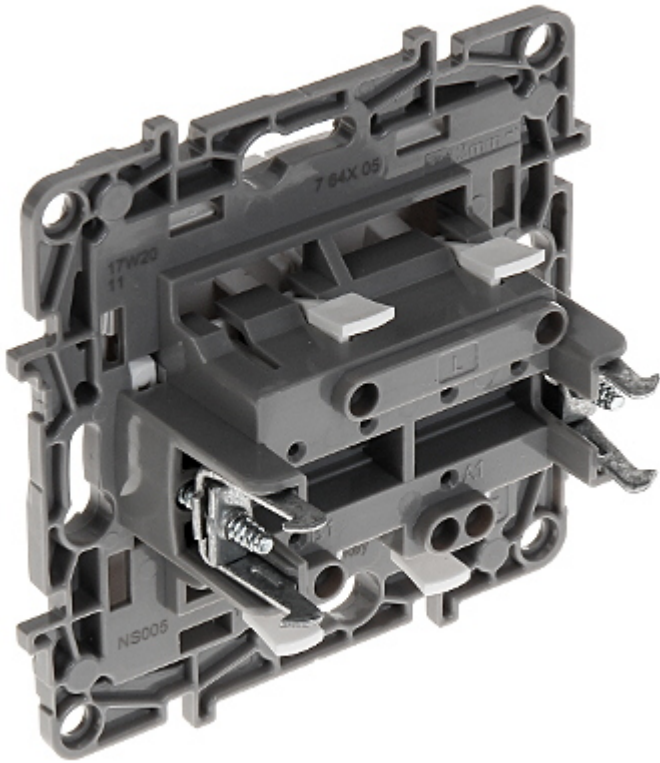

Code: LE-764505

TWO GANG SWITCH **LE-764505** Niloe 10 A LEGRAND

Net: **9.81 PLN** Gross: **9.81 PLN**

SPECIFICATION

Device type:	Two Gang Switch
Rated voltage:	230 V AC, 50/60 Hz
Rated current:	10 A
Connectors type:	automatic spring terminals
Application:	Niloe product series
Assembly:	Claw or screw mounting
Housing:	Plastic
Color:	White
Weight:	0.046 kg
Dimensions:	76 x 76 x 38 mm
Manufacturer / Brand:	LEGRAND
Guarantee:	2 years

PRESENTATION

Front view:

Rear view:

PACKAGE

Dimensions (L x W x H): 0x0x0 mm	Gross Weight: 0 kg
----------------------------------	--------------------