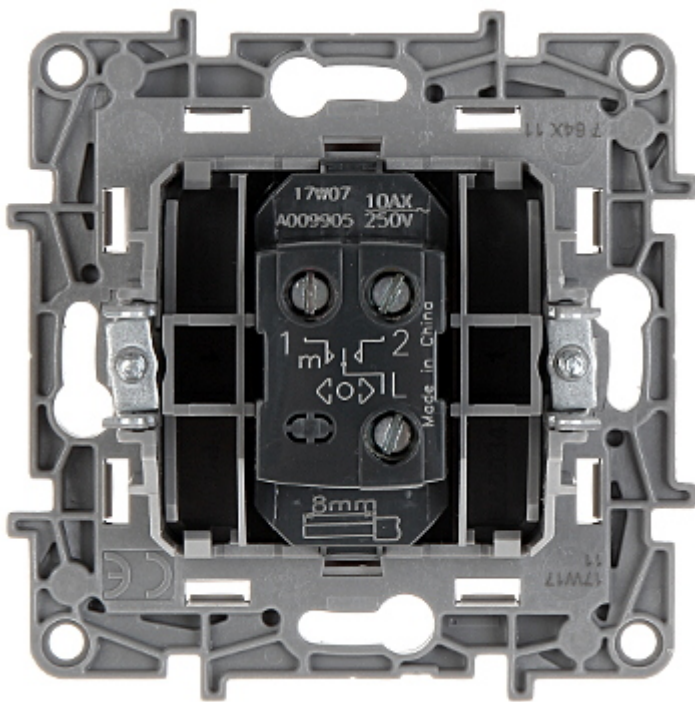

Code: LE-764511

ROLLER BLIND SWITCH THREE-POSITION **LE-764511** Niloe 10 A LEGRAND

Net: **35.32 PLN** Gross: **35.32 PLN**

SPECIFICATION

Device type:	Roller Blind Switch
Rated voltage:	230 V AC, 50/60 Hz
Rated current:	10 A
Connectors type:	screw terminals
Application:	Niloe product series
Assembly:	Claw or screw mounting
Housing:	Plastic
Main features:	Connector for direct control of blinds "up, stop, down"
Color:	White
Weight:	0.058 kg
Dimensions:	76 x 76 x 40 mm
Manufacturer / Brand:	LEGRAND
Guarantee:	2 years

PRESENTATION

Front view:

DELTA-OPTI Monika Matysiak; <https://www.delta.poznan.pl>
POL; 60-713 Poznań; Graniczna 10
e-mail: delta-opti@delta.poznan.pl; tel: +(48) 61 864 69 60

Rear view:

PACKAGE

Dimensions (L x W x H): 0x0x0 mm	Gross Weight: 0 kg
----------------------------------	--------------------