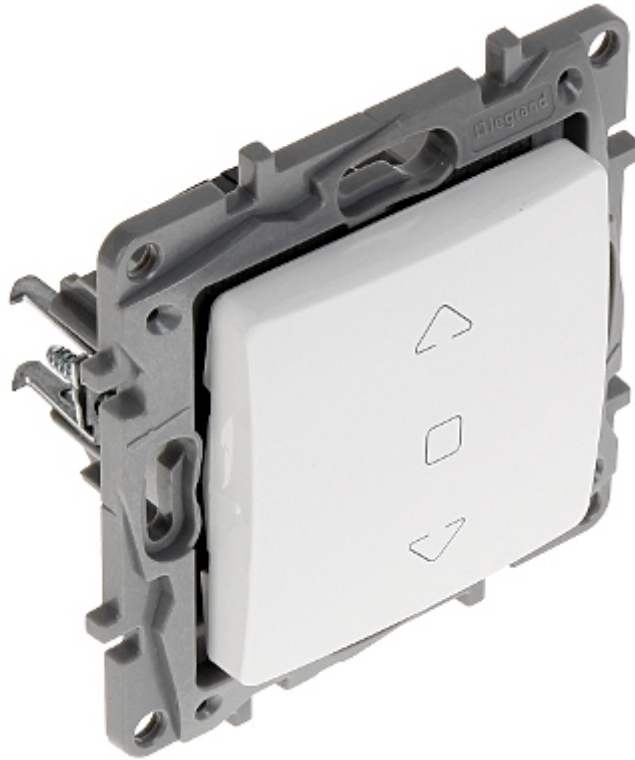

Code: LE-764511

ROLLER BLIND SWITCH THREE-POSITION **LE-764511** Niloe 10 A LEGRAND

Net: **35.32 PLN** Gross: **35.32 PLN**

SPECIFICATION

Device type:	Roller Blind Switch
Rated voltage:	230 V AC, 50/60 Hz
Rated current:	10 A
Connectors type:	screw terminals
Application:	Niloe product series
Assembly:	Claw or screw mounting
Housing:	Plastic
Main features:	Connector for direct control of blinds "up, stop, down"
Color:	White
Weight:	0.058 kg
Dimensions:	76 x 76 x 40 mm
Manufacturer / Brand:	LEGRAND
Guarantee:	2 years