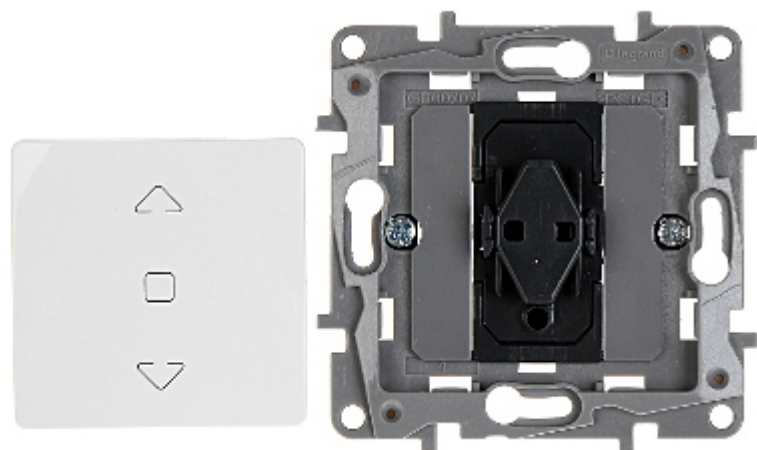

Code: LE-764511

ROLLER BLIND SWITCH THREE-POSITION **LE-764511** Niloe 10 A LEGRAND

Net: **35.32 PLN** Gross: **35.32 PLN**

SPECIFICATION

Device type:	Roller Blind Switch
Rated voltage:	230 V AC, 50/60 Hz
Rated current:	10 A
Connectors type:	screw terminals
Application:	Niloe product series
Assembly:	Claw or screw mounting
Housing:	Plastic
Main features:	Connector for direct control of blinds "up, stop, down"
Color:	White
Weight:	0.058 kg
Dimensions:	76 x 76 x 40 mm
Manufacturer / Brand:	LEGRAND
Guarantee:	2 years

PRESENTATION

Front view:

DELTA-OPTI Monika Matysiak; <https://www.delta.poznan.pl>
POL; 60-713 Poznań; Graniczna 10
e-mail: delta-opti@delta.poznan.pl; tel: +(48) 61 864 69 60

Rear view:

PACKAGE

Dimensions (L x W x H): 0x0x0 mm	Gross Weight: 0 kg
----------------------------------	--------------------