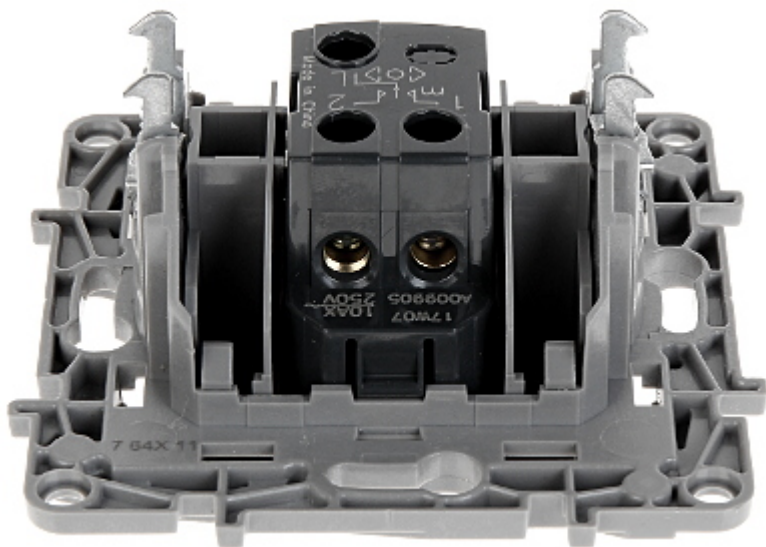

PACKAGE

Dimensions (L x W x H): 0x0x0 mm	Gross Weight: 0 kg