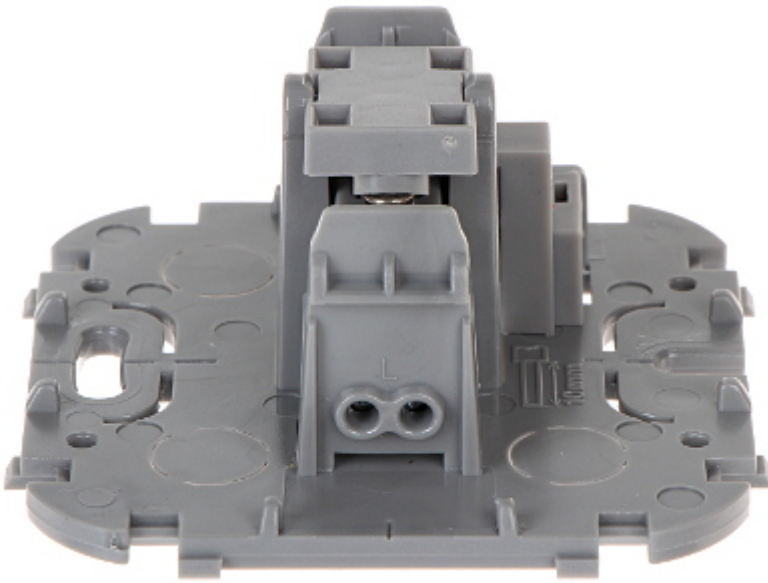

Code: LE-782405

SINGLE NO-NC CONTACT PUSH-BUTTON **LE-782405** 230 V 6 A LEGRAND

Net: **2.69 EUR** Gross: **2.69 EUR**

The LE-782405 can be used for example as bell push-button.

SPECIFICATION

Device type:	Single NO-NC Contact Push-Button (bell)
Rated voltage:	230 V / 50 Hz
Rated current:	6 A
Electrical cable:	max. 2 x 2.5 mm ²
Connectors type:	screw terminals
Backlight:	—
Assembly:	Surface-mounted
"Index of Protection":	IP20
Housing:	Plastic
Color:	White, RAL9003
Weight:	0.045 kg
Dimensions:	65 x 65 x 43 mm
Manufacturer / Brand:	LEGRAND
Guarantee:	2 years

PACKAGE

Dimensions (L x W x H): 0x0x0 mm	Gross Weight: 0 kg
----------------------------------	--------------------