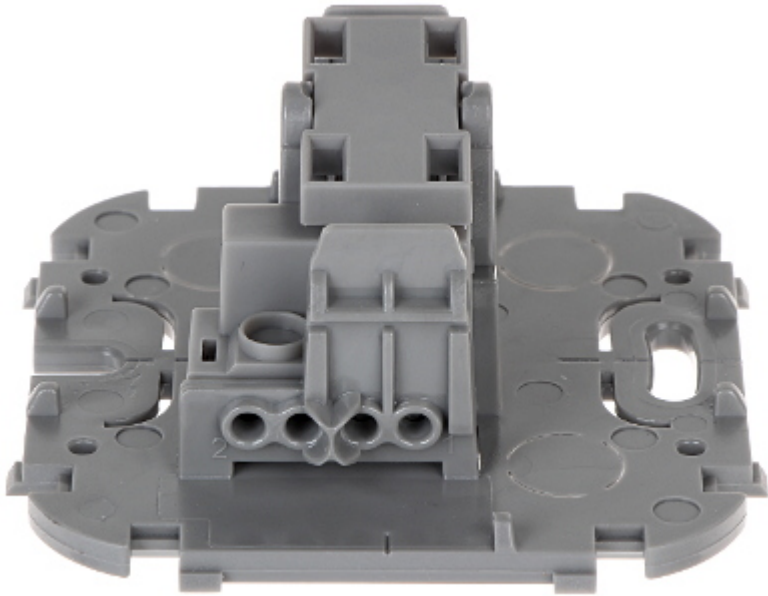

Code: LE-782405

SINGLE NO-NC CONTACT PUSH-BUTTON **LE-782405** 230 V 6 A LEGRAND

Net: **2.69 EUR** Gross: **2.69 EUR**

The LE-782405 can be used for example as bell push-button.

SPECIFICATION

Device type:	Single NO-NC Contact Push-Button (bell)
Rated voltage:	230 V / 50 Hz
Rated current:	6 A
Electrical cable:	max. 2 x 2.5 mm ²
Connectors type:	screw terminals
Backlight:	—
Assembly:	Surface-mounted
"Index of Protection":	IP20
Housing:	Plastic
Color:	White, RAL9003
Weight:	0.045 kg
Dimensions:	65 x 65 x 43 mm
Manufacturer / Brand:	LEGRAND
Guarantee:	2 years

PACKAGE

Dimensions (L x W x H): 0x0x0 mm	Gross Weight: 0 kg
----------------------------------	--------------------