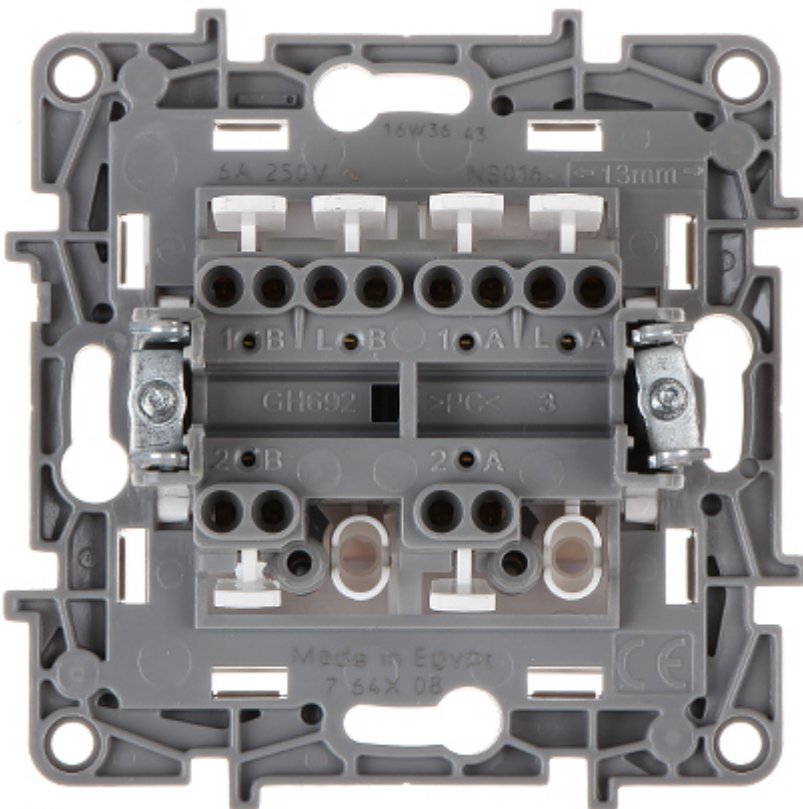

Dimensions: