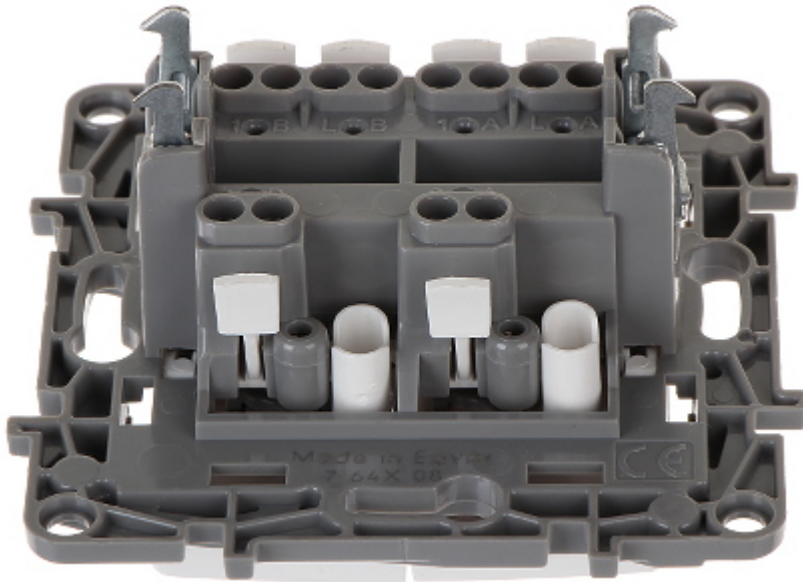

PACKAGE

Dimensions (L x W x H): 0x0x0 mm	Gross Weight: 0 kg