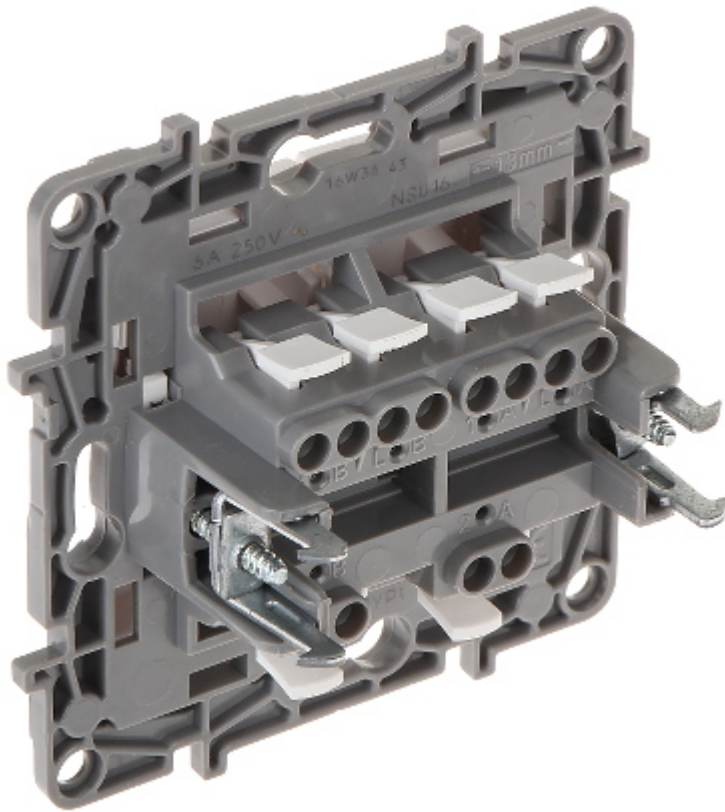

Rear view:

Dimensions: