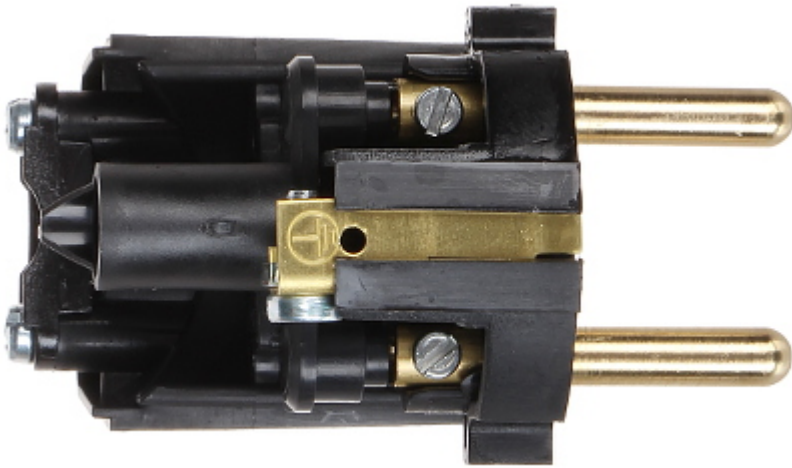

Code: LE-96929

ANGULAR PLUG **LE-96929** 230 V 16 A LEGRAND

Net: 40.67 PLN Gross: 40.67 PLN

High quality plug with practical extraction ring for easy removal. Rubber plug with increased watertightness and strength, compliant with the Uni-Schuko standard.

SPECIFICATION

Rated voltage:	230 V / 50 Hz
Maximal current load:	16 A
Grounding:	✓
Electrical cable:	max. 3 x 2.5 mm ²
Cable terminals:	screw terminals
Plug type:	CEE 7/7
Mechanical strength:	IK08
Weight:	0.052 kg
Dimensions:	91 x 70 x 36 mm
Color:	Black
Manufacturer / Brand:	LEGRAND
Guarantee:	2 years

PRESENTATION

DELTA-OPTI Monika Matysiak; <https://www.delta.poznan.pl>
POL; 60-713 Poznań; Graniczna 10
e-mail: delta-opti@delta.poznan.pl; tel: +(48) 61 864 69 60

Internal view:

Connectors:

PACKAGE

Dimensions (L x W x H): 0x0x0 mm	Gross Weight: 0 kg
----------------------------------	--------------------