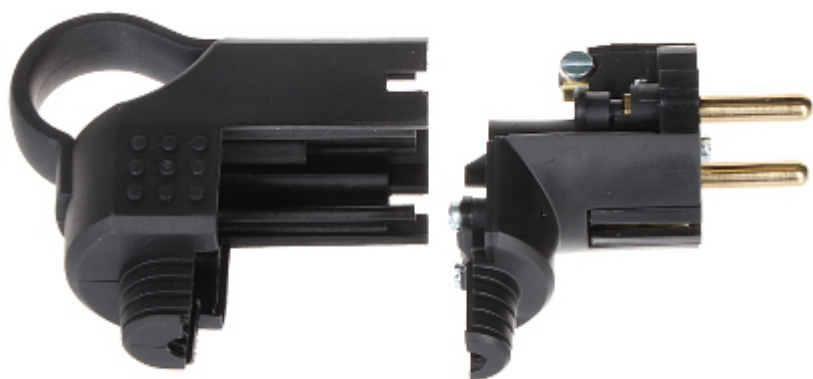

Connectors: