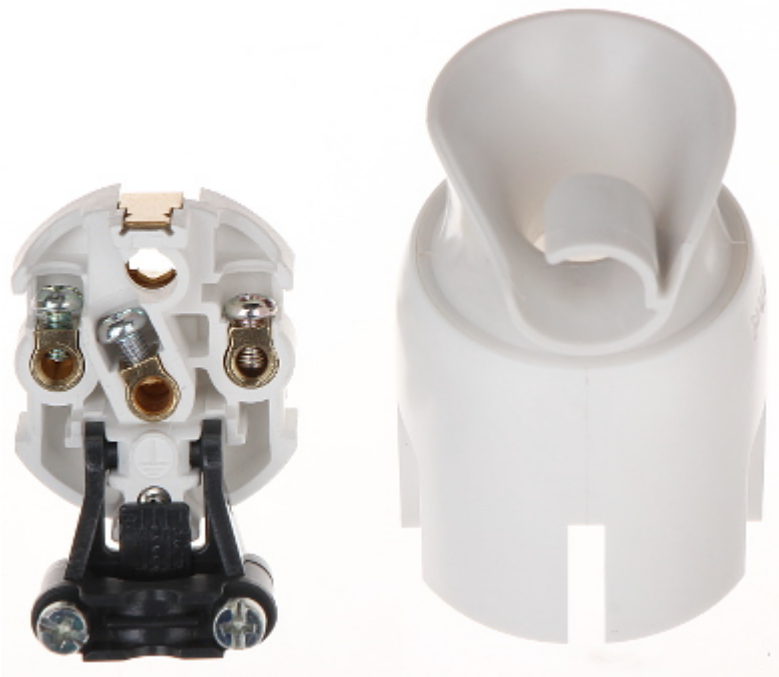

Code: LE-50172

ANGULAR PLUG **LE-50172** 230 V 16 A LEGRAND

Net: **3.99 EUR** Gross: **3.99 EUR**

A plug with a rotating body (360°), allows to choose the cable orientation.

SPECIFICATION

Rated voltage:	230 V / 50 Hz
Maximal current load:	16 A
Grounding:	✓
Electrical cable:	max. 3 x 1.5 mm ²
Cable terminals:	screw terminals
Plug type:	CEE 7/7
Main features:	Rotating body
Weight:	0.036 kg
Dimensions:	Ø 37 x 74 mm
Color:	White
Manufacturer / Brand:	LEGRAND
Guarantee:	2 years

PACKAGE

Dimensions (L x W x H): 0x0x0 mm	Gross Weight: 0 kg
----------------------------------	--------------------