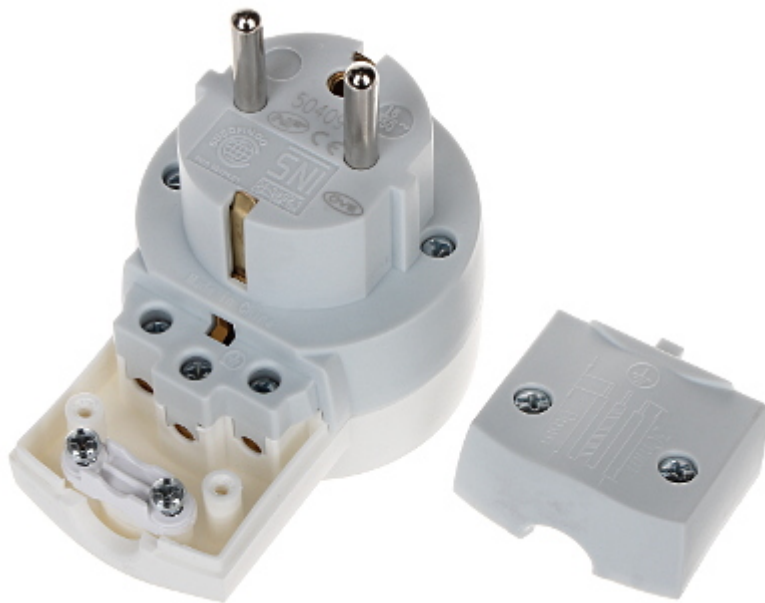

## ANGULAR PLUG **LE-50409** 230 V 16 A LEGRAND

Net: 52.82 PLN Gross: 52.82 PLN

Plug equipped with an on/off switch with LED indicator, compliant with the Uni-Schuko standard. The plug is well adapted for appliances or multioutlet extensions non-equipped with an on/off power button.

### SPECIFICATION

Rated voltage:	230 V / 50 Hz
Maximal current load:	16 A
Maximal total load:	3500 W
Grounding:	✓
Electrical cable:	max. 3 x 1.5 mm <sup>2</sup>
Cable terminals:	screw terminals
Plug type:	CEE 7/7
Main features:	Plug equipped with an on/off switch with LED indicator, compliant with the Uni-Schuko standard
Weight:	0.074 kg
Dimensions:	79 x 75 x 55 mm
Color:	White / Gray
Manufacturer / Brand:	LEGRAND
Guarantee:	2 years

Connectors:

**PACKAGE**

Dimensions (L x W x H): 0x0x0 mm	Gross Weight: 0 kg
----------------------------------	--------------------