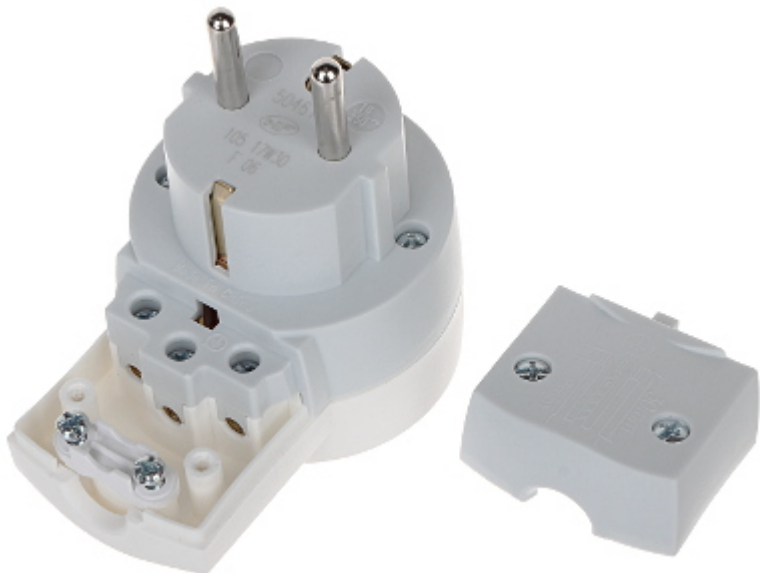

Code: LE-50461

ANGULAR PLUG **LE-50461** 230 V 16 A LEGRAND

Net: 10.76 EUR Gross: 10.76 EUR

Plug equipped with an additional socket outlet, compliant with the Uni-Schuko standard. The plug enables connecting a second device to the same socket.

SPECIFICATION

Rated voltage:	230 V / 50 Hz
Maximal current load:	16 A
Maximal total load:	3500 W
Grounding:	✓
Electrical cable:	max. 3 x 1.5 mm ²
Cable terminals:	screw terminals
Plug type:	CEE 7/7
Socket type:	CEE 7/5
Main features:	Plug equipped with an additional socket outlet, compliant with the Uni-Schuko standard
Weight:	0.07 kg
Dimensions:	79 x 75 x 55 mm
Color:	White / Gray
Manufacturer / Brand:	LEGRAND
Guarantee:	2 years

Connectors:

PACKAGE

Dimensions (L x W x H): 0x0x0 mm	Gross Weight: 0 kg
----------------------------------	--------------------