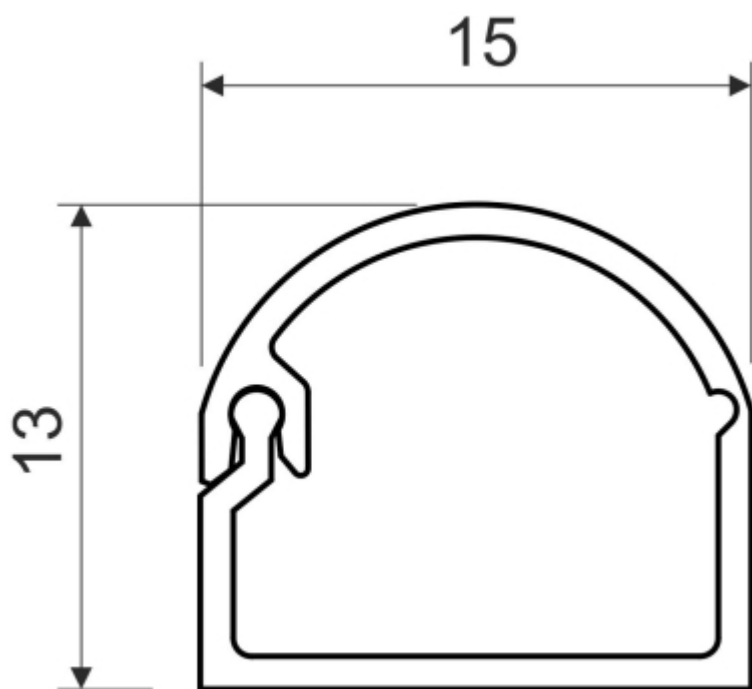

Code: LZX-15X12/P2

STRAIGHT CABLE DUCTING **LZX-15X12/P2** 15x13 KOPOS

Net: **12.51 PLN** Gross: **12.51 PLN**

Cable ducting is intended for installation to the distribution of low voltage. One side of the lid is a part of the trunking body, the second side of the lid can be simply snapped on, it is fitted with double lock increasing the trunking's rigidity and ensuring stronger cover fixation.
Wall or ceiling mounting.

SPECIFICATION

Width:	15 mm
Height:	13 mm
Length:	2000 mm
Material:	PVC
Color:	White
Main features:	<ul style="list-style-type: none">• Assembly : self-adhesive tape• flammability index : 850 °C• impact resistance : 0.5 J• inside area : 120 mm²
Operation temp:	-5 °C ... 60 °C
"Index of Protection":	IP30
Weight:	0.142 kg
Manufacturer / Brand:	KOPOS
Guarantee:	2 years

PRESENTATION

DELTA-OPTI Monika Matysiak; <https://www.delta.poznan.pl>
POL; 60-713 Poznań; Graniczna 10
e-mail: delta-opti@delta.poznan.pl; tel: +(48) 61 864 69 60

Dimensions:

PACKAGE

Dimensions (L x W x H): 0x0x0 mm	Gross Weight: 0 kg
----------------------------------	--------------------