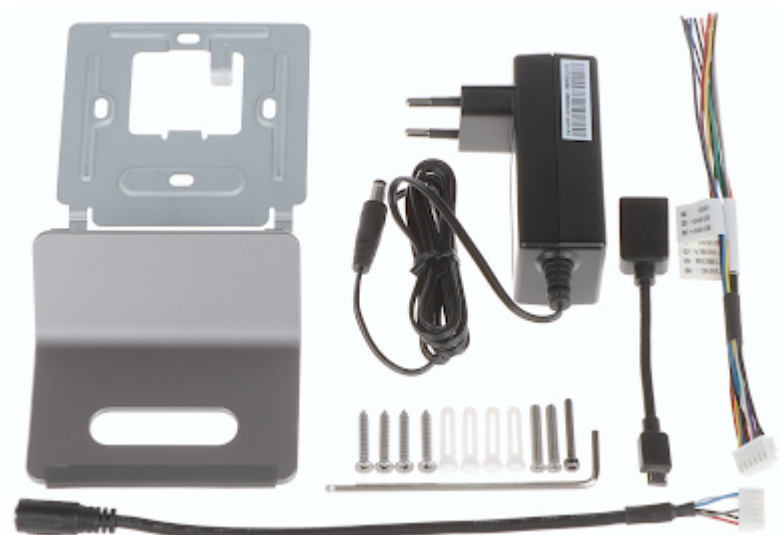

Connectors:

micro USB connector:

Rear view with wall mount attached:

Rear view with desk stand attached:

In the kit:

**PACKAGE**

Dimensions (L x W x H): 0x0x0 mm	Gross Weight: 0 kg
----------------------------------	--------------------