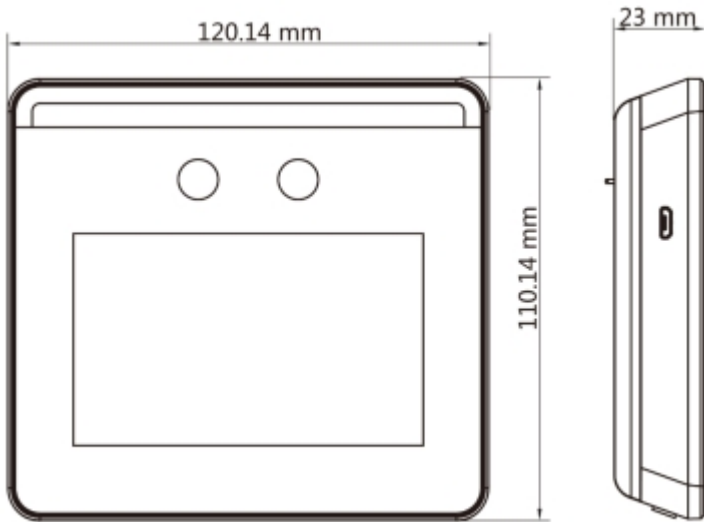

Network interface:	<ul style="list-style-type: none"> <li>• 10/100 Mb/s (RJ-45)</li> <li>• WiFi</li> </ul>
Network protocols:	TCP/IP, ISUP, ISAPI
WEB Server:	Built-in
ONVIF:	—
Default IP address:	192.168.1.64
Default admin user / password:	admin / - The administrator password should be set at the first start
Web browser access ports:	80
PC client access ports:	port 8000
Main features:	<ul style="list-style-type: none"> <li>• 3.97 " capacitive touch screen</li> <li>• Mechanical tamper protection</li> <li>• WDR - Wide Dynamic Range</li> <li>• AI detection : Face recognition</li> <li>• Configuration and management from the iVMS-4200 application</li> <li>• Port USB</li> <li>• Door lock control output</li> <li>• Possibility to connect an exit button and a reed switch to control the door status</li> </ul>
Power supply:	12 V DC / 1.5 A (power adapter included)
Power consumption:	≤ 18 W
Housing:	Metal
Color:	Black / Silver
"Index of Protection":	—
Operation temp:	-10 °C ... 55 °C
Weight:	0.31 kg
Dimensions:	120 x 110 x 23 mm (without bracket)
Supported languages:	English, Spanish, Portuguese, Russian
Manufacturer / Brand:	Hikvision
SAP Code:	302912468
Guarantee:	<b>3 years</b>

## PRESENTATION

Front view:

DELTA-OPTI Monika Matysiak; <https://www.delta.poznan.pl>  
POL; 60-713 Poznań; Graniczna 10  
e-mail: delta-opti@delta.poznan.pl; tel: +(48) 61 864 69 60

Mounting side view:

Dimensions:

Connectors:

micro USB connector:

Rear view with wall mount attached:

Rear view with desk stand attached:

In the kit:

**PACKAGE**

Dimensions (L x W x H): 0x0x0 mm	Gross Weight: 0 kg
----------------------------------	--------------------