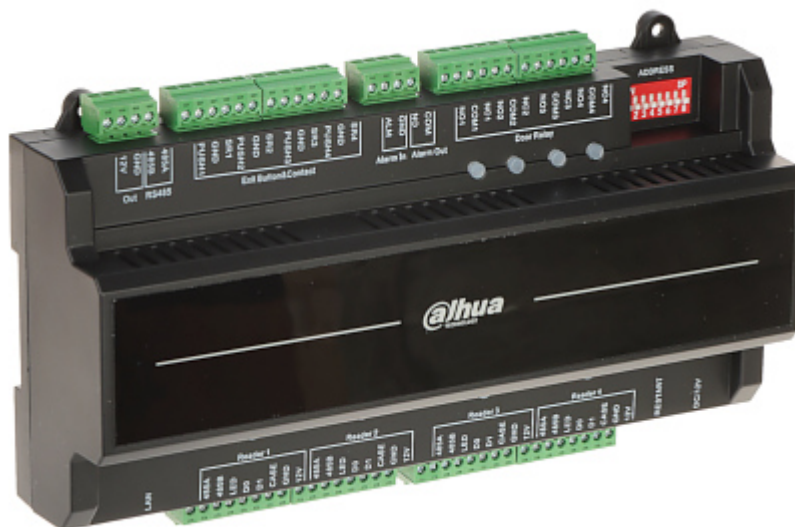

Code: ASC2204B-S

ACCESS CONTROLLER **ASC2204B-S** DAHUA

Net: **291.50 EUR** Gross: **291.50 EUR**

The ASC2204B-S controller is intended to use in access control systems based on electrical control of door opening.

SPECIFICATION

Number of served transitions:	4 (one-way)
Support:	DAHUA
Number of supported readers:	4 pcs
Battery backup support:	—
Output lines:	5 pcs - Relay
Communication:	<ul style="list-style-type: none">• RS-485,• Ethernet,• Wiegand
Power supply:	12 V DC / 1.4 A
Main features:	<ul style="list-style-type: none">• 100000 indexed users• History of 150000 events• Remote programming from PC• Function of protection against multiple use of the same card for access (anti-passback)• Counter of the door opening time with the possibility of sending an alarm signal after exceeding the set value• Automatic sending of alarm messages to the SmartPSS system or after entering a code, card or fingerprint defined as door opening under duress
Default IP address:	192.168.0.2
Default admin user / password:	admin / - The administrator password should be set at the first start
Operation temp:	-30 °C ... 60 °C
Permissible relative humidity:	max. 95 % (non-condensing)
Weight:	0.354 kg
Dimensions:	207 x 116 x 52 mm
Manufacturer / Brand:	DAHUA
Guarantee:	3 years