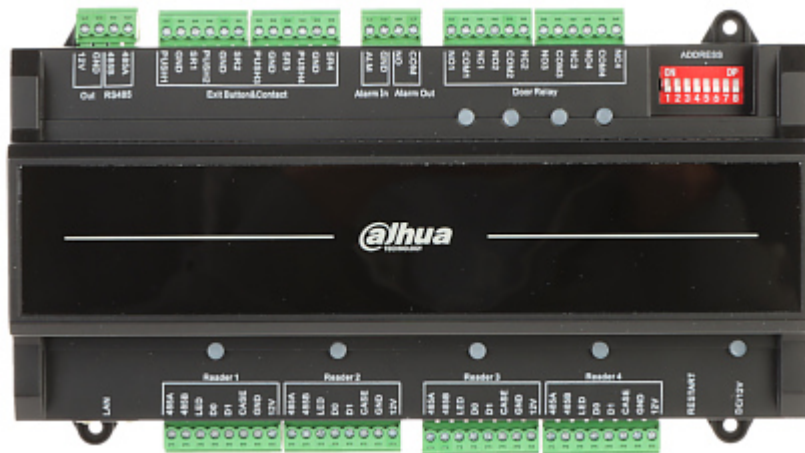

Mounting side view: