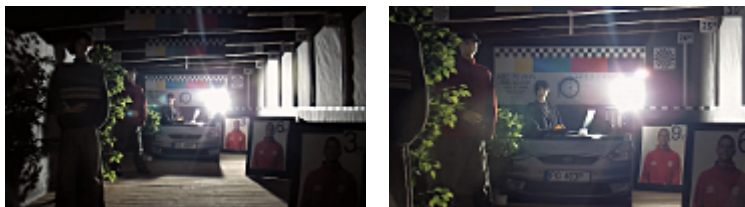

PACKAGE

Dimensions (L x W x H): 0x0x0 mm	Gross Weight: 0 kg