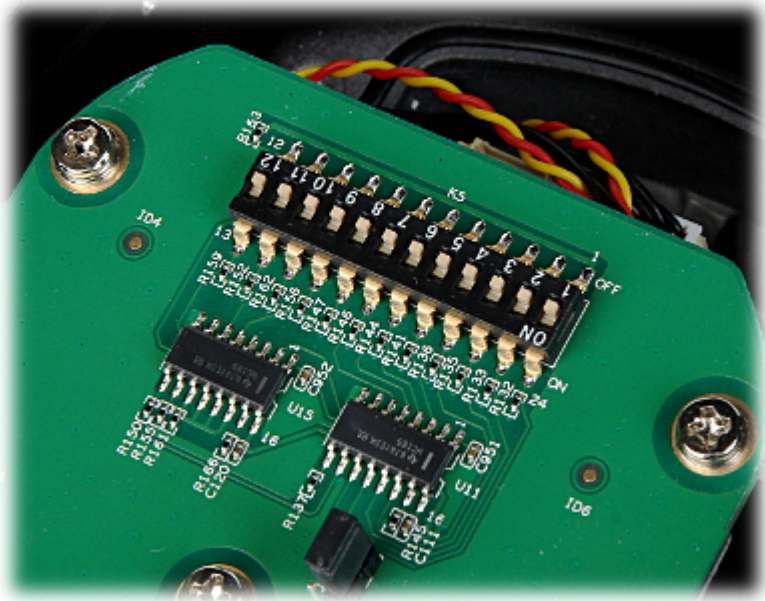

DELTA-OPTI Monika Matysiak; <https://www.delta.poznan.pl>
POL; 60-713 Poznań; Graniczna 10
e-mail: delta-opti@delta.poznan.pl; tel: +(48) 61 864 69 60

Preset rotation speed:	240 °/s (horizontal) 200 °/s (vertical)
PTZ control:	Via interface RS-485 The ability to control via coaxial cable from recorder
Protocols:	Pelco-D, Pelco-P, DH-SD (auto detection)
S/N ratio:	> 55 dB
Video output:	AHD / HD-CVI / HD-TVI / CVBS, 1 Vpp 75 Ω
Audio:	External microphone input
Number of presets:	300
Route settings:	8
Horizontal scan:	✓
Park action:	Call the set function (tour, scan, etc.) after specified dwell time
Alarm inputs / outputs:	2 / 1
Main features:	<ul style="list-style-type: none"> • WDR - 120 dB - Wide Dynamic Range • 2D-DNR / 3D-DNR - Digital Noise Reduction • ICR - Movable InfraRed filter • BLC/HLC - Back Light / High Light Compensation • Auto White Balance • 24 Configurable Privacy Zones
OSD menu:	✓
Power supply:	12 V DC / 3000 mA
Power consumption:	≤ 20 W
Housing:	Speed Dome, Metal / Plastic
Color:	White + Black
"Index of Protection":	IP66
Vandal-proof:	—
Operation temp:	-40 °C ... 70 °C
Weight:	3.70 kg (with bracket)
Dimensions:	155 x 350 x 255 mm (with bracket)
Supported languages:	English
Manufacturer / Brand:	DAHUA
Guarantee:	3 years

Bracket dimensions:

Camera connectors:

Connectors description:

In the kit:

OUR TESTS

HD-CVI:

Camera image at artificial illumination (about 30Lux):

Camera image at night conditions with external IR illuminator on: