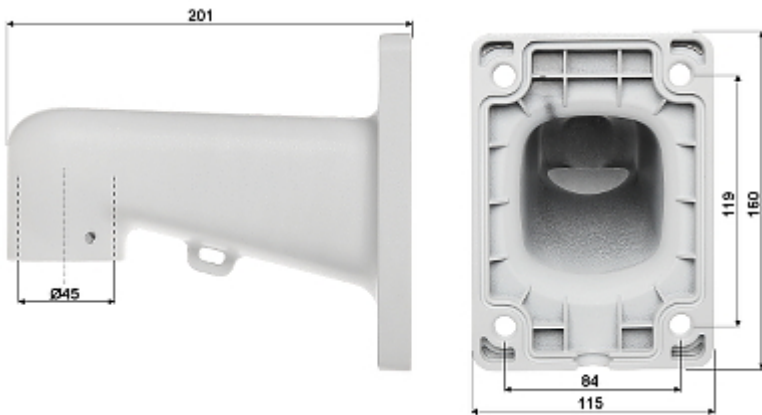

DELTA-OPTI Monika Matysiak; <https://www.delta.poznan.pl>
POL; 60-713 Poznań; Graniczna 10
e-mail: delta-opti@delta.poznan.pl; tel: +(48) 61 864 69 60

Preset rotation speed:	240 °/s (horizontal) 200 °/s (vertical)
PTZ control:	Via interface RS-485 The ability to control via coaxial cable from recorder
Protocols:	Pelco-D, Pelco-P, DH-SD (auto detection)
S/N ratio:	> 55 dB
Video output:	AHD / HD-CVI / HD-TVI / CVBS, 1 Vpp 75 Ω
Audio:	External microphone input
Number of presets:	300
Route settings:	8
Horizontal scan:	✓
Park action:	Call the set function (tour, scan, etc.) after specified dwell time
Alarm inputs / outputs:	2 / 1
Main features:	<ul style="list-style-type: none"> • WDR - 120 dB - Wide Dynamic Range • 2D-DNR / 3D-DNR - Digital Noise Reduction • ICR - Movable InfraRed filter • BLC/HLC - Back Light / High Light Compensation • Auto White Balance • 24 Configurable Privacy Zones
OSD menu:	✓
Power supply:	12 V DC / 3000 mA
Power consumption:	≤ 20 W
Housing:	Speed Dome, Metal / Plastic
Color:	White + Black
"Index of Protection":	IP66
Vandal-proof:	—
Operation temp:	-40 °C ... 70 °C
Weight:	3.70 kg (with bracket)
Dimensions:	155 x 350 x 255 mm (with bracket)
Supported languages:	English
Manufacturer / Brand:	DAHUA
Guarantee:	3 years

Bracket dimensions:

Camera connectors:

Connectors description:

In the kit:

OUR TESTS

HD-CVI:

Camera image at artificial illumination (about 30Lux):

Camera image at night conditions with external IR illuminator on: