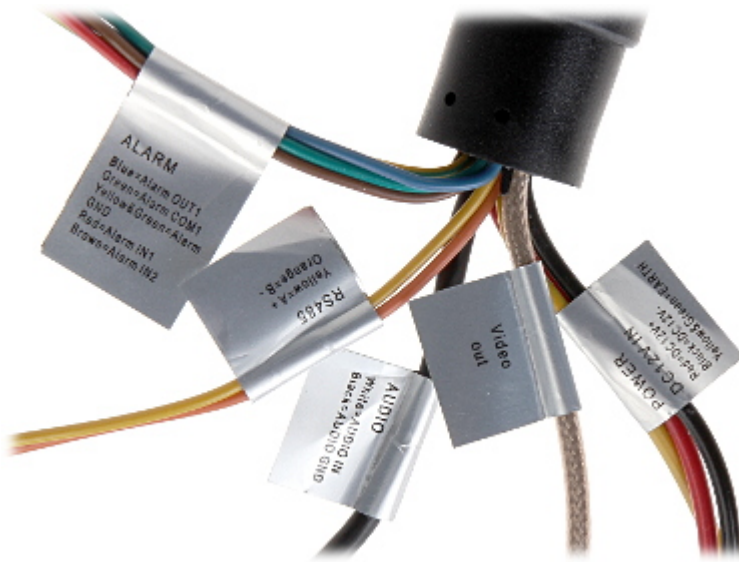

DELTA-OPTI Monika Matysiak; <https://www.delta.poznan.pl>
POL; 60-713 Poznań; Graniczna 10
e-mail: delta-opti@delta.poznan.pl; tel: +(48) 61 864 69 60

Preset rotation speed:	240 °/s (horizontal) 200 °/s (vertical)
PTZ control:	Via interface RS-485 The ability to control via coaxial cable from recorder
Protocols:	Pelco-D, Pelco-P, DH-SD (auto detection)
S/N ratio:	> 55 dB
Video output:	AHD / HD-CVI / HD-TVI / CVBS, 1 Vpp 75 Ω
Audio:	External microphone input
Number of presets:	300
Route settings:	8
Horizontal scan:	✓
Park action:	Call the set function (tour, scan, etc.) after specified dwell time
Alarm inputs / outputs:	2 / 1
Main features:	<ul style="list-style-type: none"> • WDR - 120 dB - Wide Dynamic Range • 2D-DNR / 3D-DNR - Digital Noise Reduction • ICR - Movable InfraRed filter • BLC/HLC - Back Light / High Light Compensation • Auto White Balance • 24 Configurable Privacy Zones
OSD menu:	✓
Power supply:	12 V DC / 3000 mA
Power consumption:	≤ 20 W
Housing:	Speed Dome, Metal / Plastic
Color:	White + Black
"Index of Protection":	IP66
Vandal-proof:	—
Operation temp:	-40 °C ... 70 °C
Weight:	3.70 kg (with bracket)
Dimensions:	155 x 350 x 255 mm (with bracket)
Supported languages:	English
Manufacturer / Brand:	DAHUA
Guarantee:	3 years

Bracket dimensions:

Camera connectors:

Connectors description:

In the kit:

OUR TESTS

HD-CVI:

Camera image at artificial illumination (about 30Lux):

Camera image at night conditions with external IR illuminator on: