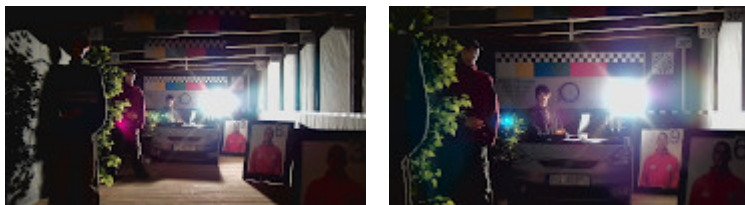

HD-CVI:

Camera image at artificial illumination (about 30Lux):

Camera image at night conditions with external IR illuminator on:

Camera image at direct strong light opposite to camera:

HD-TVI:

Camera image at artificial illumination (about 30Lux):

Camera image at night conditions with external IR illuminator on:

Camera image at direct strong light opposite to camera: