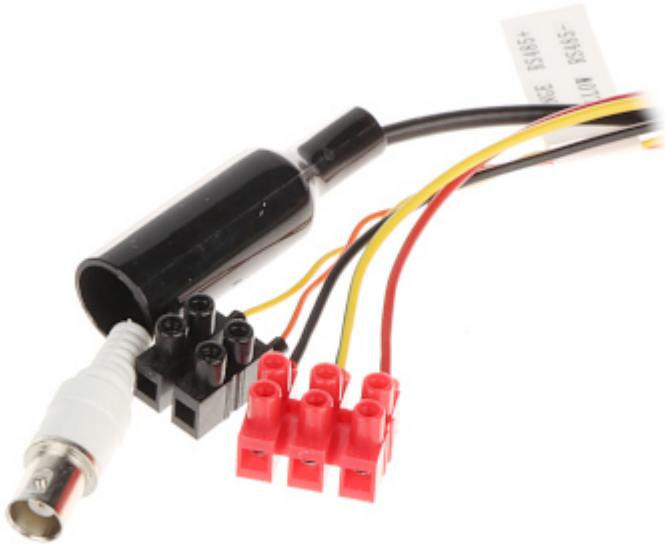

DELTA-OPTI Monika Matysiak; <https://www.delta.poznan.pl>  
POL; 60-713 Poznań; Graniczna 10  
e-mail: delta-opti@delta.poznan.pl; tel: +(48) 61 864 69 60

PTZ control:	Via interface RS-485 The ability to control via coaxial cable from recorder HIKVISION
Protocols:	Pelco-D, Pelco-P (auto detection)
Video output:	1 Vpp / 75 Ω - AHD / HD-CVI / HD-TVI / CVBS
Audio:	—
Number of presets:	256
Route settings:	10
Horizontal scan:	✓
Park action:	Call the set function (tour, scan, etc.) after specified dwell time
Alarm inputs / outputs:	—
Main features:	<ul style="list-style-type: none"> <li>• Intelligent 3D Positioning System</li> <li>• 3D-DNR - Digital Noise Reduction</li> <li>• D-WDR - Wide Dynamic Range</li> <li>• EIS - Electronic Image Stabilization</li> <li>• IR illuminator optimization</li> <li>• BLC/HLC - Back Light / High Light Compensation</li> <li>• AGC - Automatic Gain Control</li> <li>• ICR - Movable InfraRed filter</li> <li>• Auto White Balance</li> <li>• Configurable Privacy Zones</li> </ul>
OSD menu:	OSD menu available via Hikvision HD-TVI recorder
Vandal-proof:	—
"Index of Protection":	IP66
Power supply:	24 V AC
Power consumption:	≤ 40 W
Housing:	Speed Dome, Metal
Color:	White
Operation temp:	-30 °C ... 65 °C
Weight:	4.5 kg
Dimensions:	Ø 220 x 353 mm
Supported languages:	English, Polish
Manufacturer / Brand:	Hikvision
SAP Code:	301205024
Guarantee:	<b>3 years</b>

## PRESENTATION

Bottom view:

On the body, under the cover there are placed configuration switches:

Camera connectors:

Connectors description:

RED	AC24V
YELLOW/GREEN	
BLACK	AC24V

ORANGE	RS485+
YELLOW	RS485-

Dimensions: