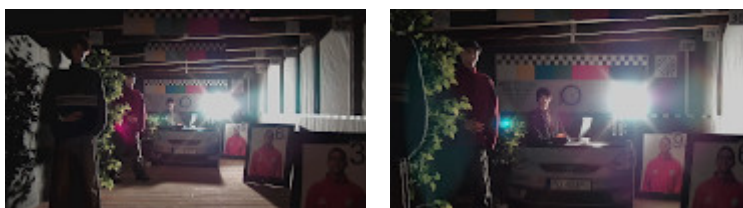

HD-CVI:

Camera image at artificial illumination (about 30Lux):

Camera image at night conditions with external IR illuminator on:

Camera image at direct strong light opposite to camera:

HD-TVI:

Camera image at artificial illumination (about 30Lux):

Camera image at night conditions with external IR illuminator on:

Camera image at direct strong light opposite to camera: