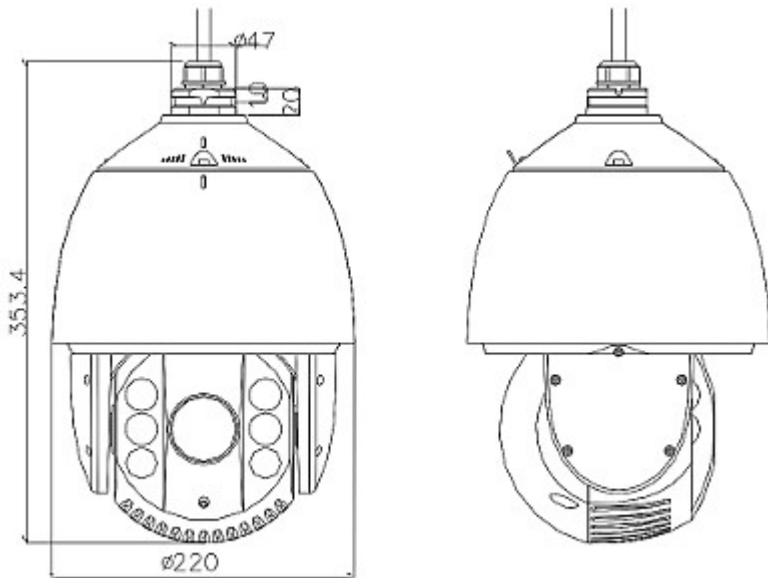

## PRESENTATION

Bottom view:

On the body, under the cover there are placed configuration switches:

Camera connectors:

Connectors description:

RED	AC24V
YELLOW/GREEN	
BLACK	AC24V

ORANGE	RS485+
YELLOW	RS485-

Dimensions: