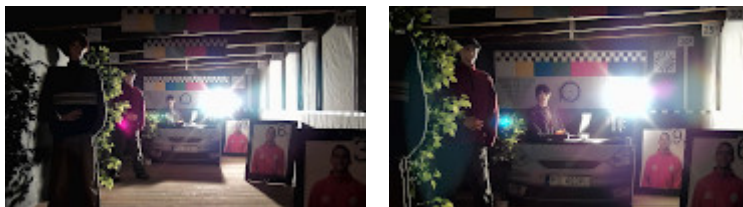

## OUR TESTS

AHD:

Camera image at artificial illumination (about 30Lux):

Camera image at night conditions with external IR illuminator on:

Camera image at direct strong light opposite to camera:

DELTA-OPTI Monika Matysiak; <https://www.delta.poznan.pl>  
 POL; 60-713 Poznań; Graniczna 10  
 e-mail: delta-opti@delta.poznan.pl; tel: +(48) 61 864 69 60