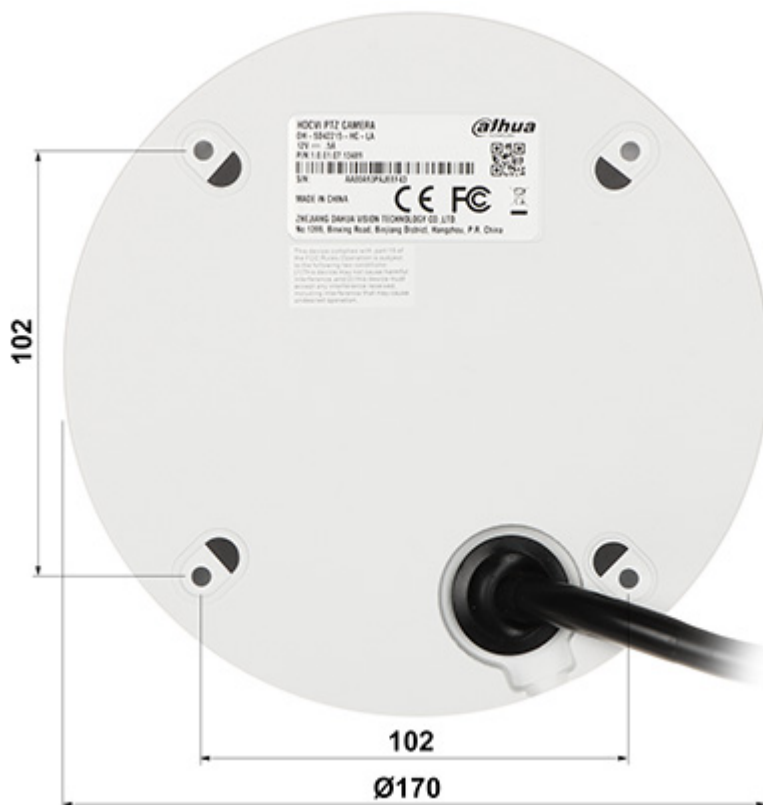

DELTA-OPTI Monika Matysiak; <https://www.delta.poznan.pl>
POL; 60-713 Poznań; Graniczna 10
e-mail: delta-opti@delta.poznan.pl; tel: +(48) 61 864 69 60

| | |
|------------------------------|---|
| Protocols: | Pelco-D, Pelco-P, DH-SD (auto detection) |
| Video output: | AHD / HD-CVI / HD-TVI / PAL, 1 Vpp 75 Ω |
| Audio: | <ul style="list-style-type: none"> • External microphone input • Audio support via coaxial cable - HD-CVI only |
| Number of presets: | 300 |
| Route settings: | 8 |
| Horizontal scan: | ✓ |
| Park action: | — |
| Alarm inputs / outputs: | 2 / 1 |
| Main features: | <ul style="list-style-type: none"> • WDR - 120 dB - Wide Dynamic Range • 2D-DNR, 3D-DNR - Digital Noise Reduction • ROI - improve the quality of selected parts of image • EIS - Electronic Image Stabilization • F-DNR (Defog) - Reduction of image noise caused by precipitation • D-ZOOM - Digital Zoom • Image rotation and mirror • ICR - Movable InfraRed filter • BLC/HLC - Back Light / High Light Compensation • Auto White Balance • 24 Configurable Privacy Zones • AGC - Automatic Gain Control |
| OSD menu: | ✓ |
| Power supply: | 12 V DC (power adapter included) |
| Power consumption: | <ul style="list-style-type: none"> • ≤ 9,6 W (typical) • ≤ 12 W (max) |
| Housing: | Speed Dome, Metal |
| Color: | White |
| "Index of Protection": | IP66 |
| Mechanical protection class: | IK10 |
| Operation temp: | -30 °C ... 60 °C |
| Weight: | 1.8 kg |
| Dimensions: | Ø 170 x 155 mm |
| Supported languages: | Polish, English |
| Manufacturer / Brand: | DAHUA |
| Guarantee: | 3 years |

PRESENTATION

Camera view after remove the dome (configuration jumpers are visible):

Mounting side view:

Dimensions:

Camera connectors:

Connectors description:

In the kit:

OUR OPINIONS