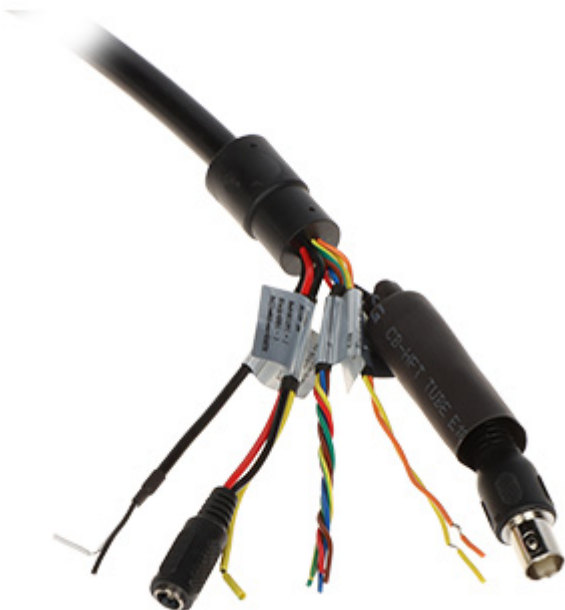

Code: SD42215-HC-LA

AHD, HD-CVI, HD-TVI, PAL SPEED DOME CAMERA OUTDOOR **SD42215-HC-LA** - 1080p 5 ... 75 mm DAHUA

Net: **614.03 EUR** Gross: **614.03 EUR**

The AHD / HD-CVI / HD-TVI interface allows to transmission of analog video signal via coaxial cable in 1080p resolution.

Thanks to the "Starlight" technology used, the camera only needs very low lighting to obtain a clear color image.

The HD-CVI interface allows to transmission of analog, composite video signal via coaxial cable. During transmission there are no delays and is maintained the original, high quality image.

PRESENTATION

Camera view after remove the dome (configuration jumpers are visible):

Mounting side view:

Dimensions:

Camera connectors:

Connectors description:

In the kit:

OUR OPINIONS