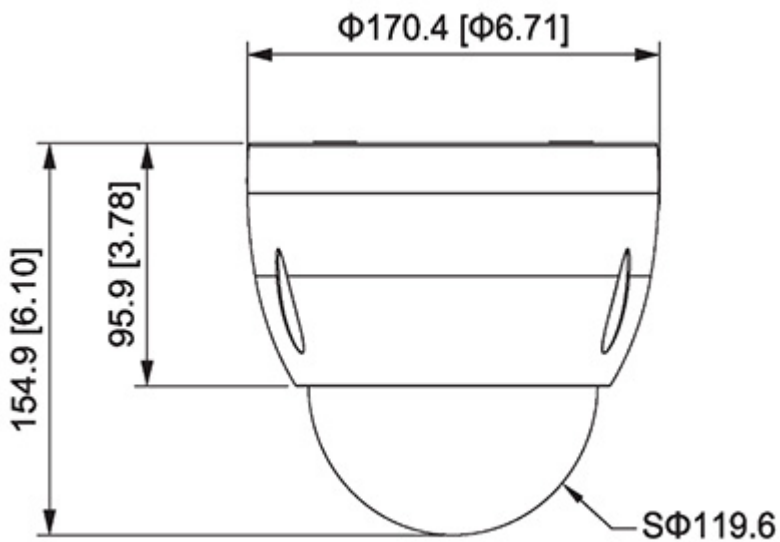

Camera is according to IP66 Index of Protection norm.

SPECIFICATION

| | |
|---|---|
| Standard: | AHD, HD-CVI, HD-TVI, PAL |
| Resolution: | 1920 x 1080 - 1080p 1280 x 720 - 720p 960 x 576 - 960H |
| Sensor: | 1/2.8 " STARVIS™ CMOS |
| IR illuminator: | — |
| Lens: | 5 ... 75 mm |
| View angle: | 59 ° ... 5 ° |
| Optical zoom: | x 15 |
| Digital zoom: | x 16 |
| Rotation speed depending on ZOOM level: | ✓ |
| Horizontal rotation range: | 360 ° continuous |
| Vertical rotation range: | -2 ° ... 90 ° |
| Rotation speed (manual control): | • 0.1 °/s ... 300 °/s (horizontal), • 0.1 °/s ... 200 °/s (vertical) |
| Preset rotation speed: | • 300 °/s (horizontal) • 200 °/s (vertical) |
| PTZ control: | Via interface RS-485 |

PRESENTATION

Camera view after remove the dome (configuration jumpers are visible):

Mounting side view:

Dimensions:

Camera connectors:

Connectors description:

In the kit:

OUR OPINIONS

- Thanks to the "Starlight" technology used, the camera only needs very low lighting to obtain a clear color image.

PACKAGE

| | |
|----------------------------------|--------------------|
| Dimensions (L x W x H): 0x0x0 mm | Gross Weight: 0 kg |
|----------------------------------|--------------------|