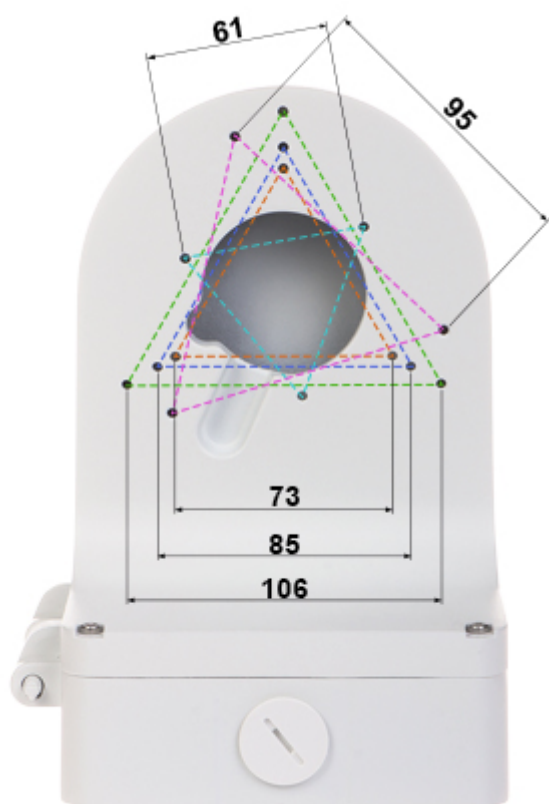

SPECIFICATION

Suitable for cameras:	DAHUA - documentation for download below.
Material:	Aluminum
Color:	White
Weight:	1.134 kg
Dimensions:	222 x 160 x 144 mm
Manufacturer / Brand:	DAHUA
Guarantee:	3 years

PRESENTATION

Side view:

DELTA-OPTI Monika Matysiak; <https://www.delta.poznan.pl>
POL; 60-713 Poznań; Graniczna 10
e-mail: delta-opti@delta.poznan.pl; tel: +(48) 61 864 69 60

Dimensions:

Wall mounting side view:

Internal view of the housing:

In the kit:

PACKAGE

Dimensions (L x W x H): 0x0x0 mm	Gross Weight: 0 kg
----------------------------------	--------------------