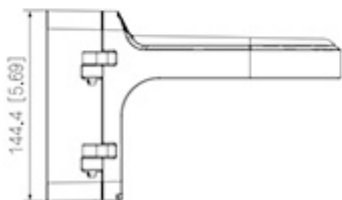

SPECIFICATION

Suitable for cameras:	DAHUA - documentation for download below.
Material:	Aluminum
Color:	White
Weight:	1.134 kg
Dimensions:	222 x 160 x 144 mm
Manufacturer / Brand:	DAHUA
Guarantee:	3 years

PRESENTATION

Side view:

DELTA-OPTI Monika Matysiak; <https://www.delta.poznan.pl>
POL; 60-713 Poznań; Graniczna 10
e-mail: delta-opti@delta.poznan.pl; tel: +(48) 61 864 69 60

Dimensions:

Wall mounting side view:

Internal view of the housing:

In the kit:

PACKAGE

Dimensions (L x W x H): 0x0x0 mm	Gross Weight: 0 kg
----------------------------------	--------------------