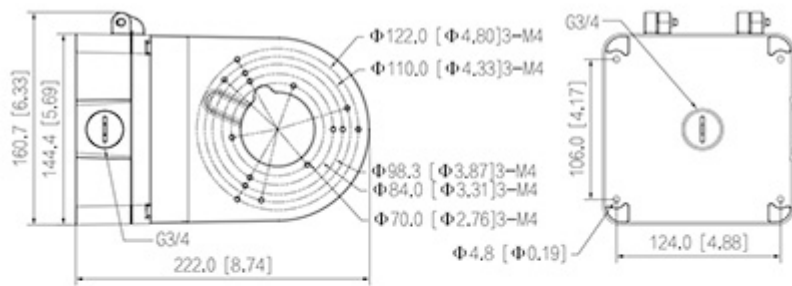

SPECIFICATION

Suitable for cameras:	DAHUA - documentation for download below.
Material:	Aluminum
Color:	White
Weight:	1.134 kg
Dimensions:	222 x 160 x 144 mm
Manufacturer / Brand:	DAHUA
Guarantee:	3 years

PRESENTATION

Side view:

DELTA-OPTI Monika Matysiak; <https://www.delta.poznan.pl>
POL; 60-713 Poznań; Graniczna 10
e-mail: delta-opti@delta.poznan.pl; tel: +(48) 61 864 69 60

Dimensions:

Wall mounting side view:

Internal view of the housing:

In the kit:

PACKAGE

Dimensions (L x W x H): 0x0x0 mm	Gross Weight: 0 kg
----------------------------------	--------------------