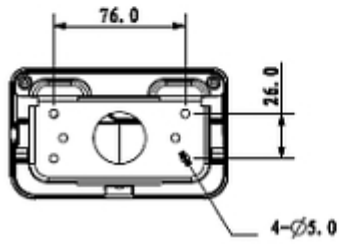

SPECIFICATION

Suitable for cameras:	DAHUA - documentation for download below.
Material:	Aluminum
Color:	White
Weight:	0.506 kg
Dimensions:	122 x 160 x 76 mm
Manufacturer / Brand:	DAHUA
Guarantee:	3 years

PRESENTATION

Camera mounting side view:

DELTA-OPTI Monika Matysiak; <https://www.delta.poznan.pl>
POL; 60-713 Poznań; Graniczna 10
e-mail: delta-opti@delta.poznan.pl; tel: +(48) 61 864 69 60

Side view:

Wall mounting side view:

Dimensions:

In the kit:

PACKAGE

Dimensions (L x W x H): 0x0x0 mm	Gross Weight: 0 kg
----------------------------------	--------------------