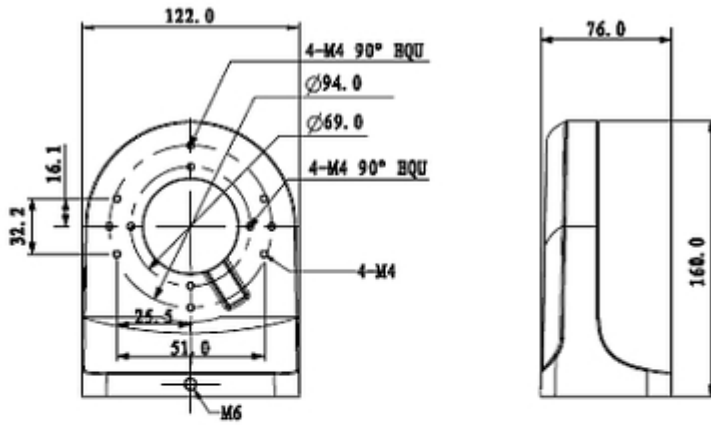

SPECIFICATION

Suitable for cameras:	DAHUA - documentation for download below.
Material:	Aluminum
Color:	White
Weight:	0.506 kg
Dimensions:	122 x 160 x 76 mm
Manufacturer / Brand:	DAHUA
Guarantee:	3 years

PRESENTATION

Camera mounting side view:

DELTA-OPTI Monika Matysiak; <https://www.delta.poznan.pl>
POL; 60-713 Poznań; Graniczna 10
e-mail: delta-opti@delta.poznan.pl; tel: +(48) 61 864 69 60

Side view:

Wall mounting side view:

Dimensions:

In the kit:

PACKAGE

Dimensions (L x W x H): 0x0x0 mm	Gross Weight: 0 kg
----------------------------------	--------------------