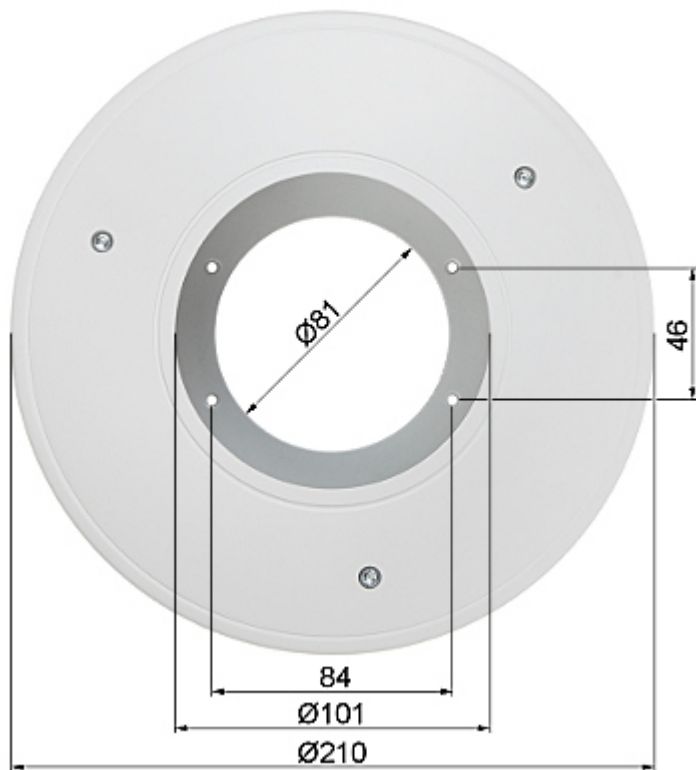

Code: DS-1227ZJ

CEILING BRACKET FOR DOME CAMERAS **DS-1227ZJ** Hikvision

Net: **143.00 PLN** Gross: **143.00 PLN**

Suspended ceiling bracket. Designed to dome cameras.
It can be used to vandal-proof cameras installation.

SPECIFICATION

| | |
|--------------------------|--------------------|
| Mounting holes distance: | 46 x 84 mm |
| Number of holes: | 4 |
| Suitable for cameras: | Hikvision |
| Material: | Plastic / Aluminum |
| Color: | White |
| Montage hole diameter: | Ø 180 mm |
| Weight: | 0.57 kg |
| Dimensions: | Ø 210 x 87 |
| Manufacturer / Brand: | Hikvision |
| SAP Code: | 302700028 |
| Guarantee: | 2 years |

PRESENTATION

Camera mounting side view:

View of the ceiling mounting side:

Side view:

Dimensions:

In the kit:

DELTA-OPTI Monika Matysiak; <https://www.delta.poznan.pl>
POL; 60-713 Poznań; Graniczna 10
e-mail: delta-opti@delta.poznan.pl; tel: +(48) 61 864 69 60

PACKAGE

| | |
|----------------------------------|--------------------|
| Dimensions (L x W x H): 0x0x0 mm | Gross Weight: 0 kg |
|----------------------------------|--------------------|