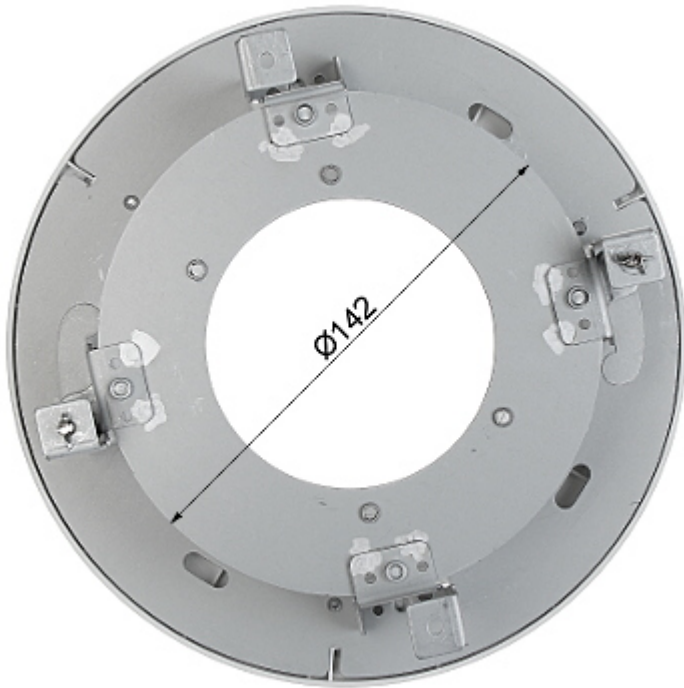

Code: DS-1227ZJ

CEILING BRACKET FOR DOME CAMERAS **DS-1227ZJ** Hikvision

Net: **143.00 PLN** Gross: **143.00 PLN**

Suspended ceiling bracket. Designed to dome cameras.
It can be used to vandal-proof cameras installation.

SPECIFICATION

| | |
|--------------------------|--------------------|
| Mounting holes distance: | 46 x 84 mm |
| Number of holes: | 4 |
| Suitable for cameras: | Hikvision |
| Material: | Plastic / Aluminum |
| Color: | White |
| Montage hole diameter: | Ø 180 mm |
| Weight: | 0.57 kg |
| Dimensions: | Ø 210 x 87 |
| Manufacturer / Brand: | Hikvision |
| SAP Code: | 302700028 |
| Guarantee: | 2 years |

PRESENTATION

Camera mounting side view:

View of the ceiling mounting side:

Side view:

Dimensions:

In the kit:

DELTA-OPTI Monika Matysiak; <https://www.delta.poznan.pl>
POL; 60-713 Poznań; Graniczna 10
e-mail: delta-opti@delta.poznan.pl; tel: +(48) 61 864 69 60