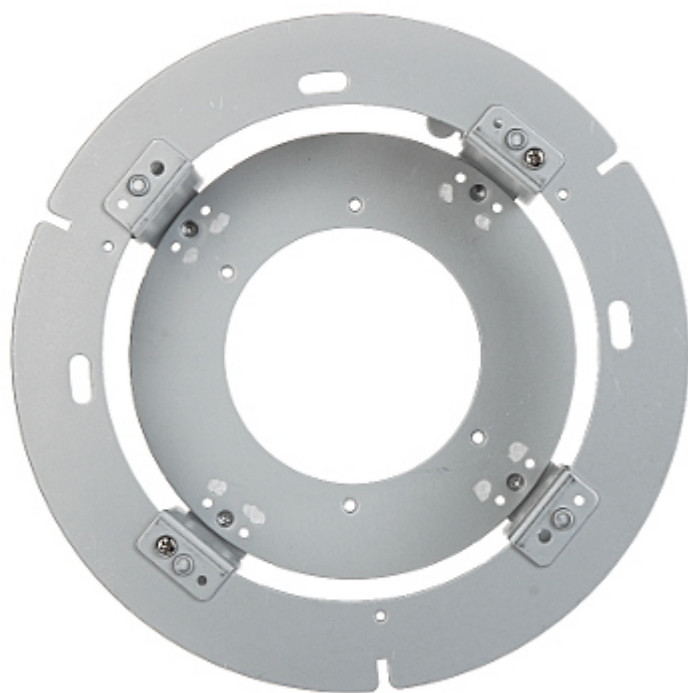

Code: DS-1227ZJ

CEILING BRACKET FOR DOME CAMERAS **DS-1227ZJ** Hikvision

Net: **143.00 PLN** Gross: **143.00 PLN**

Suspended ceiling bracket. Designed to dome cameras.
It can be used to vandal-proof cameras installation.

SPECIFICATION

| | |
|--------------------------|--------------------|
| Mounting holes distance: | 46 x 84 mm |
| Number of holes: | 4 |
| Suitable for cameras: | Hikvision |
| Material: | Plastic / Aluminum |
| Color: | White |
| Montage hole diameter: | Ø 180 mm |
| Weight: | 0.57 kg |
| Dimensions: | Ø 210 x 87 |
| Manufacturer / Brand: | Hikvision |
| SAP Code: | 302700028 |
| Guarantee: | 2 years |

PRESENTATION

Camera mounting side view:

View of the ceiling mounting side:

Side view:

Dimensions:

In the kit:

DELTA-OPTI Monika Matysiak; <https://www.delta.poznan.pl>
POL; 60-713 Poznań; Graniczna 10
e-mail: delta-opti@delta.poznan.pl; tel: +(48) 61 864 69 60