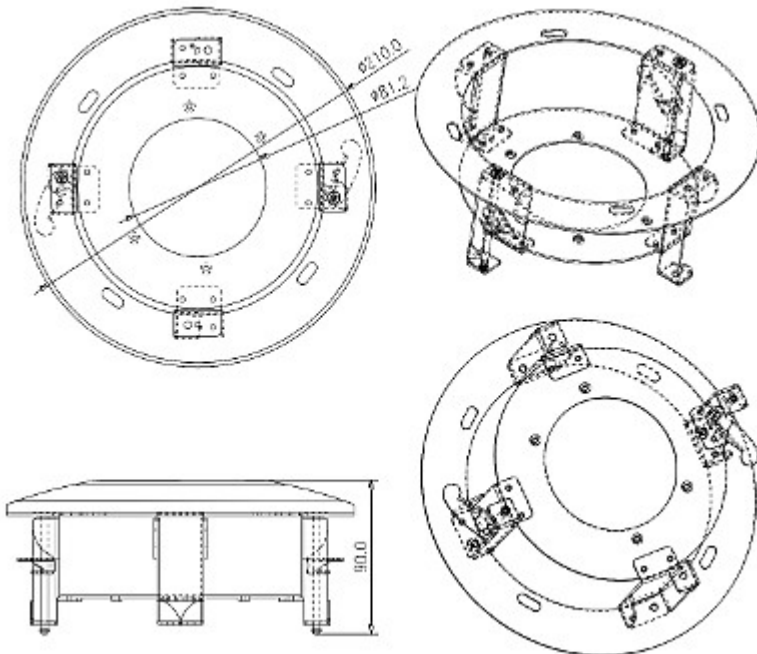

SPECIFICATION

| | |
|--------------------------|--------------------|
| Mounting holes distance: | 46 x 84 mm |
| Number of holes: | 4 |
| Suitable for cameras: | Hikvision |
| Material: | Plastic / Aluminum |
| Color: | White |
| Montage hole diameter: | Ø 180 mm |
| Weight: | 0.57 kg |
| Dimensions: | Ø 210 x 87 |
| Manufacturer / Brand: | Hikvision |
| SAP Code: | 302700028 |
| Guarantee: | 2 years |

PRESENTATION

Camera mounting side view:

View of the ceiling mounting side:

Side view:

Dimensions:

In the kit:

DELTA-OPTI Monika Matysiak; <https://www.delta.poznan.pl>
POL; 60-713 Poznań; Graniczna 10
e-mail: delta-opti@delta.poznan.pl; tel: +(48) 61 864 69 60

PACKAGE

| | |
|----------------------------------|--------------------|
| Dimensions (L x W x H): 0x0x0 mm | Gross Weight: 0 kg |
|----------------------------------|--------------------|