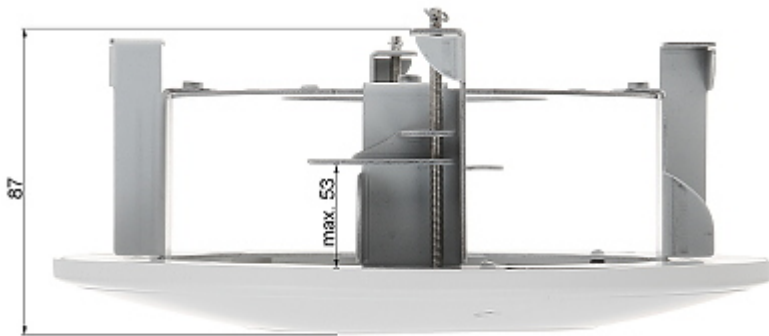

Code: DS-1227ZJ

CEILING BRACKET FOR DOME CAMERAS **DS-1227ZJ** Hikvision

Net: **143.00 PLN** Gross: **143.00 PLN**

Suspended ceiling bracket. Designed to dome cameras.
It can be used to vandal-proof cameras installation.

SPECIFICATION

| | |
|--------------------------|--------------------|
| Mounting holes distance: | 46 x 84 mm |
| Number of holes: | 4 |
| Suitable for cameras: | Hikvision |
| Material: | Plastic / Aluminum |
| Color: | White |
| Montage hole diameter: | Ø 180 mm |
| Weight: | 0.57 kg |
| Dimensions: | Ø 210 x 87 |
| Manufacturer / Brand: | Hikvision |
| SAP Code: | 302700028 |
| Guarantee: | 2 years |

PRESENTATION

Camera mounting side view:

View of the ceiling mounting side:

Side view:

Dimensions:

In the kit:

DELTA-OPTI Monika Matysiak; <https://www.delta.poznan.pl>
POL; 60-713 Poznań; Graniczna 10
e-mail: delta-opti@delta.poznan.pl; tel: +(48) 61 864 69 60

PACKAGE

| | |
|----------------------------------|--------------------|
| Dimensions (L x W x H): 0x0x0 mm | Gross Weight: 0 kg |
|----------------------------------|--------------------|