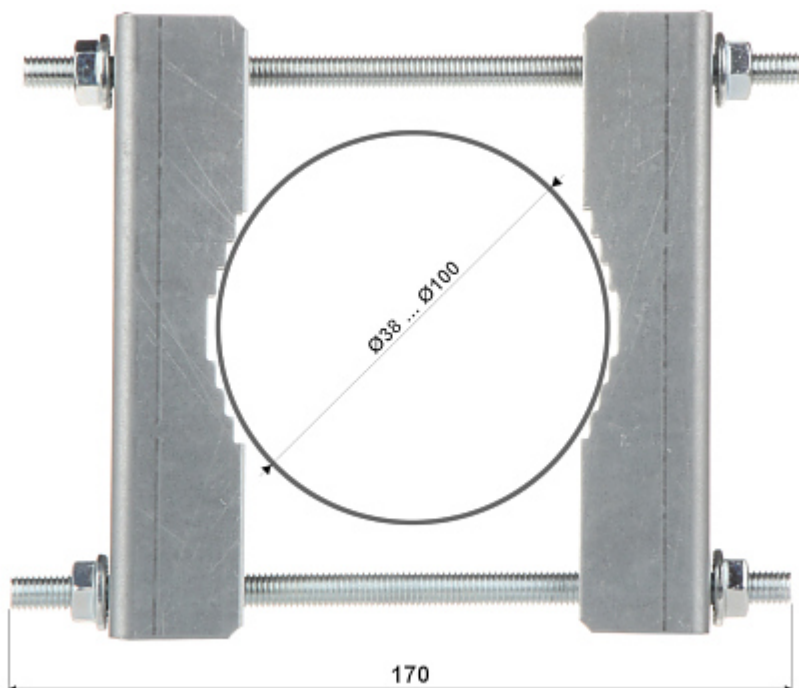

Code: OR-100/S

POLE MOUNT **OR-100/S**

Net: **31.68 PLN** Gross: **31.68 PLN**

Clamp with reinforced profile. It enables mounting camera bracket to a pole.

SPECIFICATION

Material:	Steel galvanized
Color:	Silver
Pole diameters range:	Ø 38 ... Ø 100 mm
Montage hole diameter:	9.7 mm
Mounting holes distance:	113 mm
Cable hiding:	—
Weight:	1 kg
Manufacturer / Brand:	DELTA
Guarantee:	3 years

PRESENTATION

Method of mounting:

DELTA-OPTI Monika Matysiak; <https://www.delta.poznan.pl>
POL; 60-713 Poznań; Graniczna 10
e-mail: delta-opti@delta.poznan.pl; tel: +(48) 61 864 69 60

Single element dimensions:

Mast diameter:

In the kit:

PACKAGE

Dimensions (L x W x H): 0x0x0 mm	Gross Weight: 0 kg
----------------------------------	--------------------