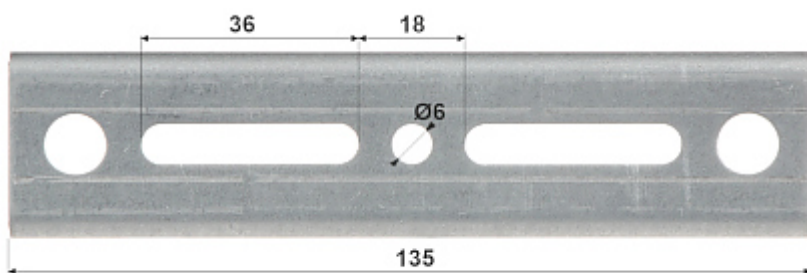

Code: OR-100/S

POLE MOUNT **OR-100/S**

Net: **31.68 PLN** Gross: **31.68 PLN**

Clamp with reinforced profile. It enables mounting camera bracket to a pole.

SPECIFICATION

Material:	Steel galvanized
Color:	Silver
Pole diameters range:	Ø 38 ... Ø 100 mm
Montage hole diameter:	9.7 mm
Mounting holes distance:	113 mm
Cable hiding:	—
Weight:	1 kg
Manufacturer / Brand:	DELTA
Guarantee:	3 years

PRESENTATION

Method of mounting:

DELTA-OPTI Monika Matysiak; <https://www.delta.poznan.pl>
POL; 60-713 Poznań; Graniczna 10
e-mail: delta-opti@delta.poznan.pl; tel: +(48) 61 864 69 60

Single element dimensions:

Mast diameter:

In the kit:

PACKAGE

Dimensions (L x W x H): 0x0x0 mm	Gross Weight: 0 kg
----------------------------------	--------------------