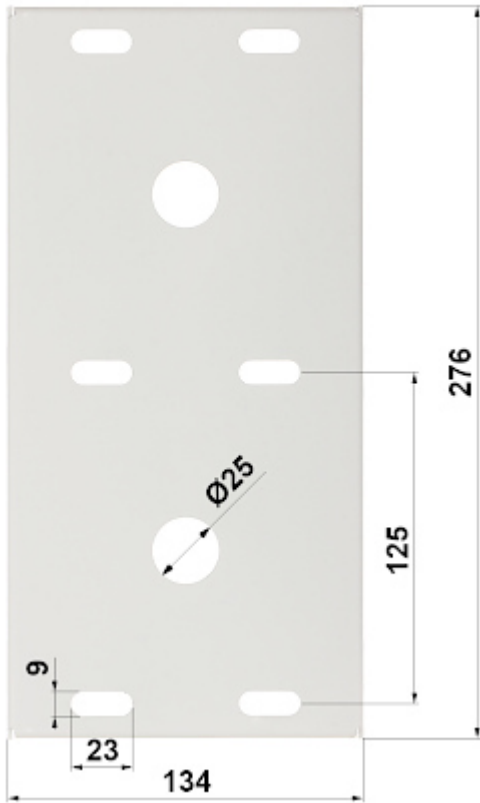

Code: BM-130X280/ECO

MOUNTING PLATE **BM-130X280/ECO**

Net: **58.08 PLN** Gross: **58.08 PLN**

The BM-130X280/ECO mounting metal plate is designed for mounting dome and tube cameras on masts. The product allows the installation of cameras and brackets with a mounting base diameter not exceeding Ø120mm.

Plates are fastened to the mast with appropriately selected u-bolts (available separately). Hole spacing allows the use of U-bolts with a diameter of up to Ø8mm and spacing suitable for masts with diameters Ø43mm ... Ø200mm.

The mounting metal plate can be mounted on poles with a diameter of up to 200mm using the BT-2 clamp.

SPECIFICATION

Pole diameters range:	Ø 43 mm ... Ø 200 mm
Material:	Steel - powder painting
Color:	White
Weight:	0.71 kg
Dimensions:	276 x 134 x 34 mm
Guarantee:	2 years

PRESENTATION

Mounting side view:

DELTA-OPTI Monika Matysiak; <https://www.delta.poznan.pl>
POL; 60-713 Poznań; Graniczna 10
e-mail: delta-opti@delta.poznan.pl; tel: +(48) 61 864 69 60

Dimensions:

PACKAGE

Dimensions (L x W x H): 0x0x0 mm	Gross Weight: 0 kg
----------------------------------	--------------------