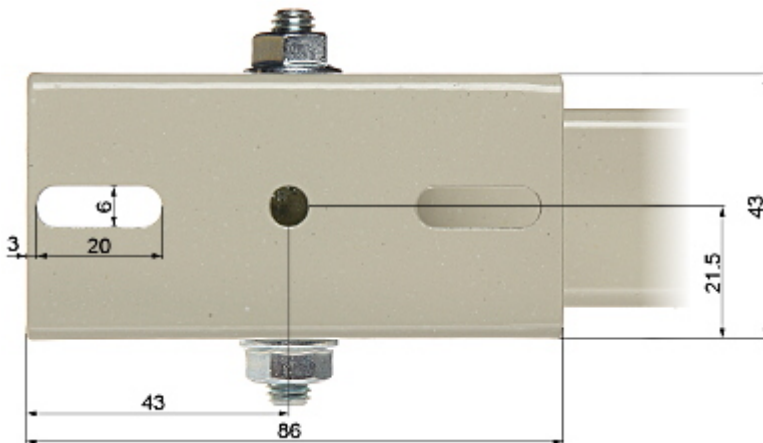

Bracket proper montage: