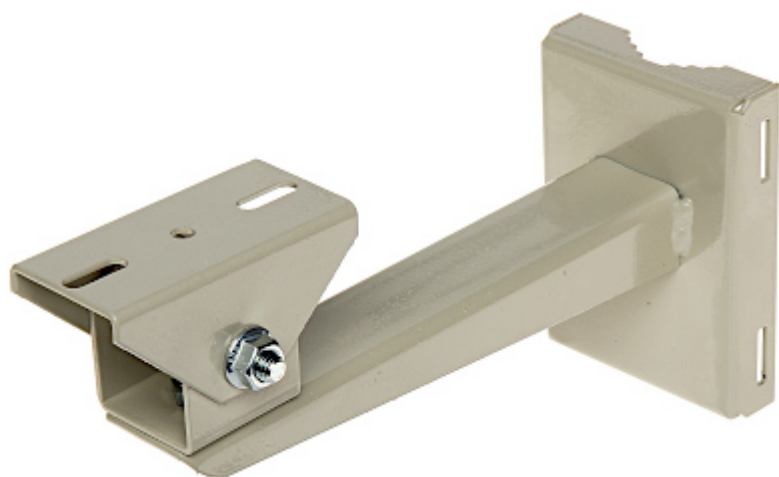

PRESENTATION

Bracket dimensions:

DELTA-OPTI Monika Matysiak; <https://www.delta.poznan.pl>
POL; 60-713 Poznań; Graniczna 10
e-mail: delta-opti@delta.poznan.pl; tel: +(48) 61 864 69 60