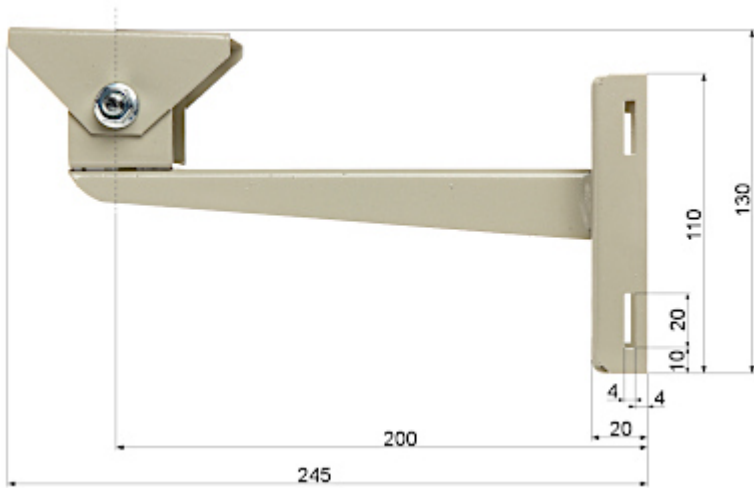

Bracket proper montage: