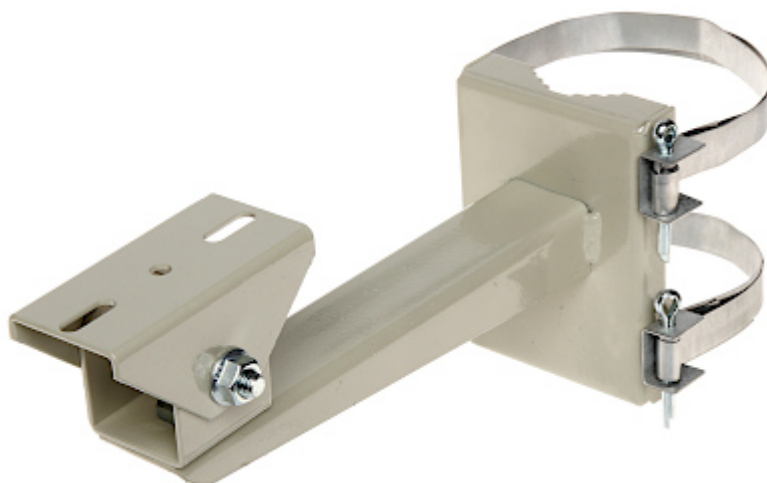

Code: BRP-20W

## HOUSING POLE MOUNT **BRP-20W**

Net: **31.68 PLN** Gross: **31.68 PLN**

Steel bracket, powder painted, designed to mount the camera housings or cameras on the poles.

### SPECIFICATION

Material:	Steel - powder painted
Bearing capacity:	max. 10 kg
Distance from mounting surface:	200 mm
Pole diameters range:	Ø 50 ... Ø 160 mm
Color:	Ivory
Adjustment:	in two planes
Strip length:	2 m (total) - it must be split to two equal parts
Main features:	The mounting with the steel strips
Weight:	0.7 kg
Manufacturer / Brand:	DELTA
Guarantee:	<b>3 years</b>