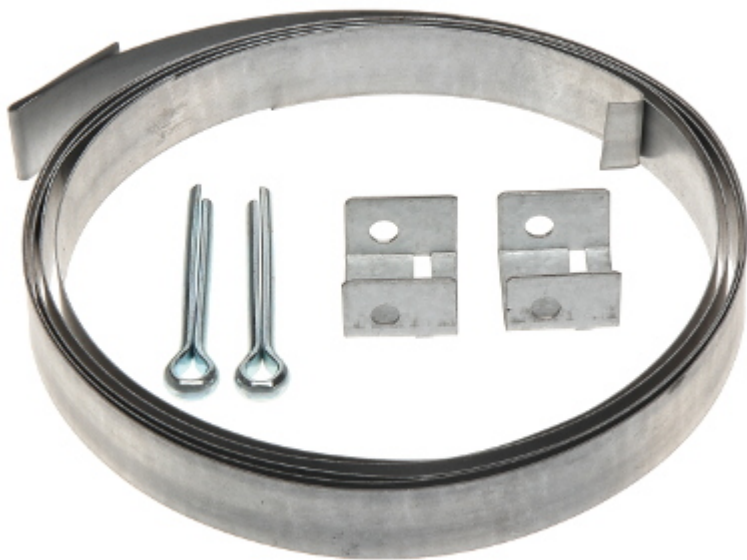

PACKAGE

Dimensions (L x W x H): 0x0x0 mm	Gross Weight: 0 kg