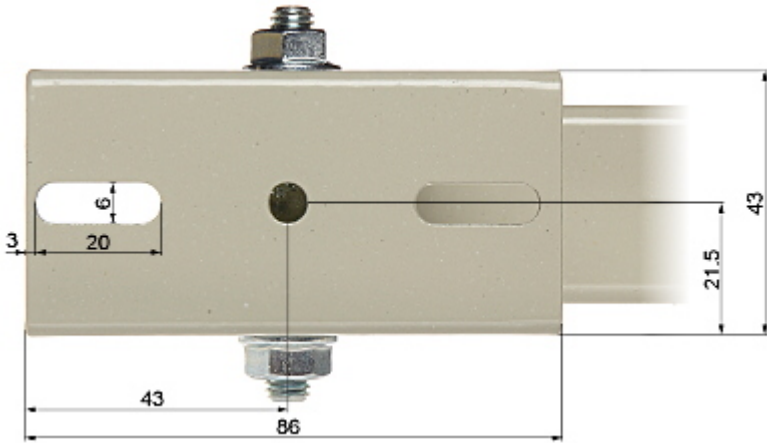

## HOUSING POLE MOUNT **BRP-30W**

Net: **8.01 EUR** Gross: **8.01 EUR**

Steel bracket, powder painted, designed to mount the camera housings or cameras on the poles.

### SPECIFICATION

Material:	Steel - powder painted
Bearing capacity:	max. 10 kg
Distance from mounting surface:	300 mm
Pole diameters range:	Ø 50 ... Ø 160 mm
Color:	Ivory
Adjustment:	in two planes
Strip length:	2 m (total) - it must be split to two equal parts
Main features:	The mounting with the steel strips
Weight:	0.78 kg
Manufacturer / Brand:	DELTA
Guarantee:	<b>3 years</b>

### PRESENTATION

Bracket dimensions:

In the kit:

**PACKAGE**

Dimensions (L x W x H): 0x0x0 mm	Gross Weight: 0 kg
----------------------------------	--------------------