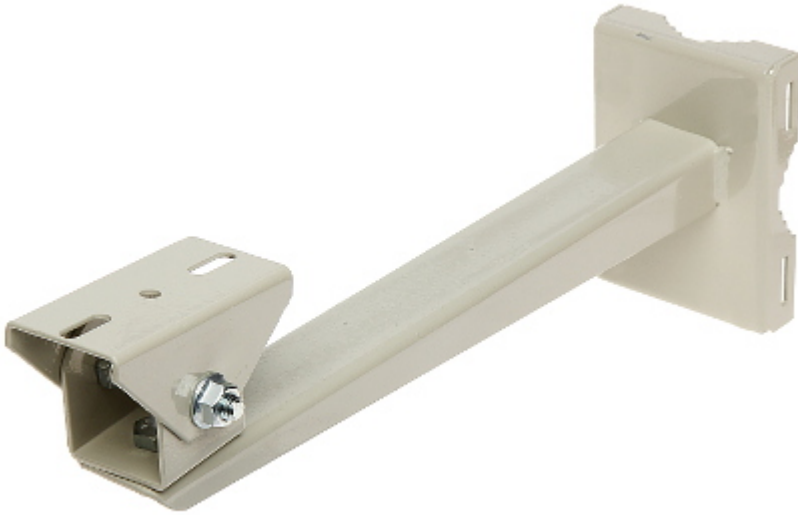

Bracket dimensions:

In the kit: