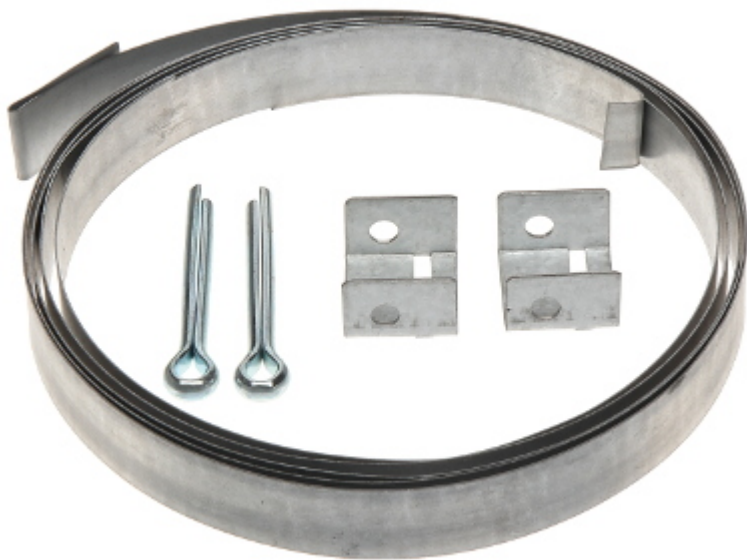

## HOUSING POLE MOUNT **BRP-30W**

Net: **8.01 EUR** Gross: **8.01 EUR**

Steel bracket, powder painted, designed to mount the camera housings or cameras on the poles.

### SPECIFICATION

Material:	Steel - powder painted
Bearing capacity:	max. 10 kg
Distance from mounting surface:	300 mm
Pole diameters range:	Ø 50 ... Ø 160 mm
Color:	Ivory
Adjustment:	in two planes
Strip length:	2 m (total) - it must be split to two equal parts
Main features:	The mounting with the steel strips
Weight:	0.78 kg
Manufacturer / Brand:	DELTA
Guarantee:	<b>3 years</b>

### PRESENTATION

Bracket dimensions:

In the kit:

**PACKAGE**

Dimensions (L x W x H): 0x0x0 mm	Gross Weight: 0 kg
----------------------------------	--------------------