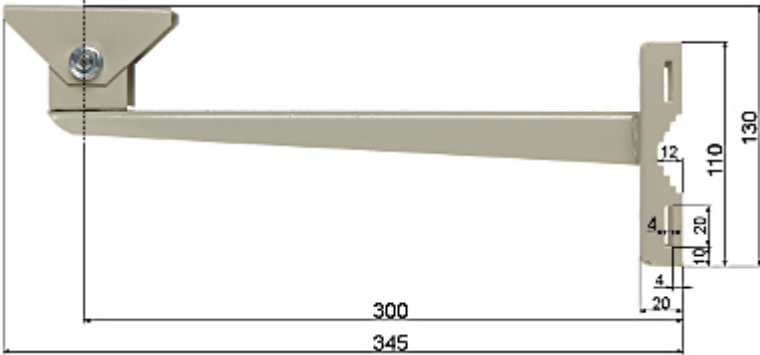

## HOUSING POLE MOUNT **BRP-30W**

Net: **8.01 EUR** Gross: **8.01 EUR**

Steel bracket, powder painted, designed to mount the camera housings or cameras on the poles.

### SPECIFICATION

Material:	Steel - powder painted
Bearing capacity:	max. 10 kg
Distance from mounting surface:	300 mm
Pole diameters range:	Ø 50 ... Ø 160 mm
Color:	Ivory
Adjustment:	in two planes
Strip length:	2 m (total) - it must be split to two equal parts
Main features:	The mounting with the steel strips
Weight:	0.78 kg
Manufacturer / Brand:	DELTA
Guarantee:	<b>3 years</b>

### PRESENTATION

Bracket dimensions:

In the kit:

**PACKAGE**

Dimensions (L x W x H): 0x0x0 mm	Gross Weight: 0 kg
----------------------------------	--------------------