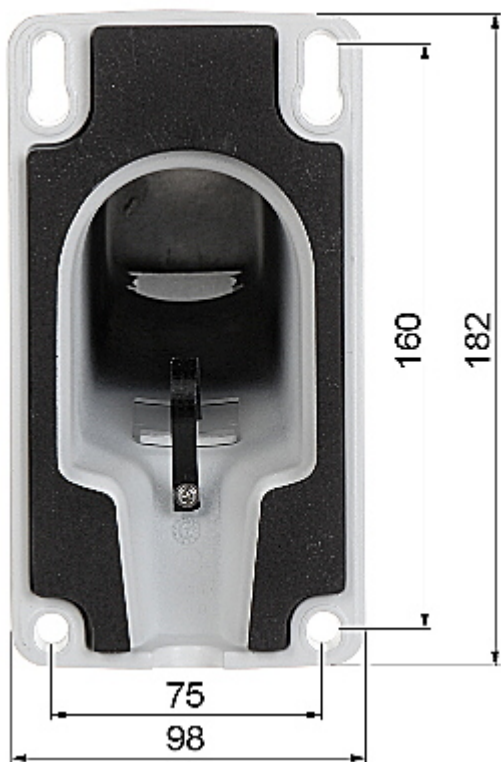

Wall mounting side view: