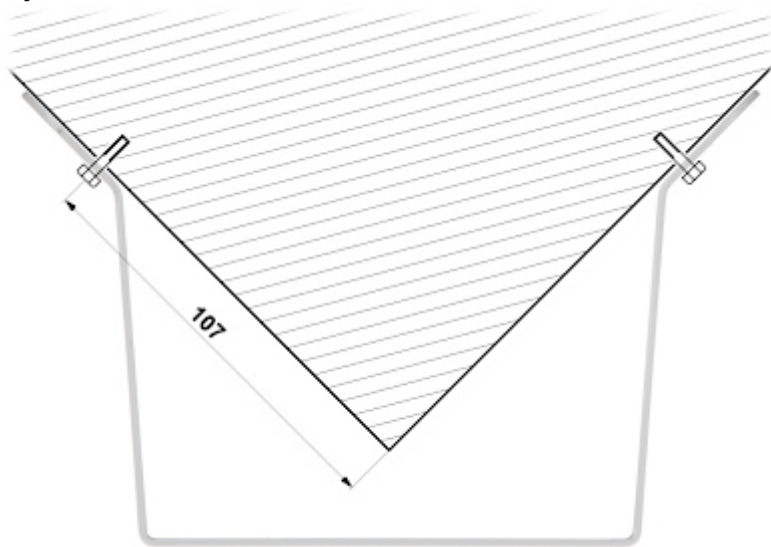

Code: CHC-W

CAMERA CORNER BRACKET **CHC-W**

Net: **33.78 PLN** Gross: **33.78 PLN**

Camera bracket, which enables camera installation on the building corner.

SPECIFICATION

Material:	Steel - powder painted
Color:	White
Dimensions:	195 x 177 x 110 mm
Guarantee:	2 years

PRESENTATION

Dimensions:

DELTA-OPTI Monika Matysiak; <https://www.delta.poznan.pl>
POL; 60-713 Poznań; Graniczna 10
e-mail: delta-opti@delta.poznan.pl; tel: +(48) 61 864 69 60

Top view:

PACKAGE

Dimensions (L x W x H): 0x0x0 mm	Gross Weight: 0 kg
----------------------------------	--------------------