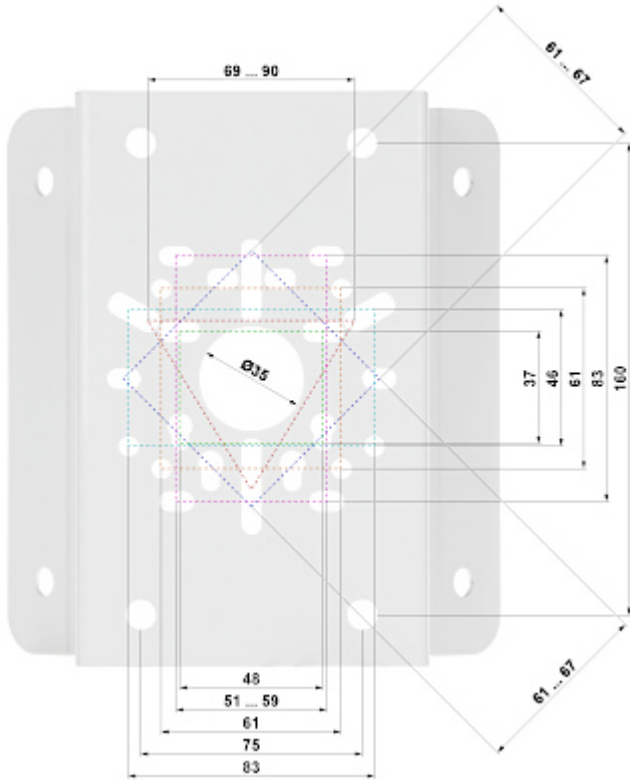

Code: CHC-W

CAMERA CORNER BRACKET **CHC-W**

Net: **33.78 PLN** Gross: **33.78 PLN**

Camera bracket, which enables camera installation on the building corner.

SPECIFICATION

Material:	Steel - powder painted
Color:	White
Dimensions:	195 x 177 x 110 mm
Guarantee:	2 years

PRESENTATION

Dimensions:

DELTA-OPTI Monika Matysiak; <https://www.delta.poznan.pl>
POL; 60-713 Poznań; Graniczna 10
e-mail: delta-opti@delta.poznan.pl; tel: +(48) 61 864 69 60

Top view:

PACKAGE

Dimensions (L x W x H): 0x0x0 mm	Gross Weight: 0 kg
----------------------------------	--------------------