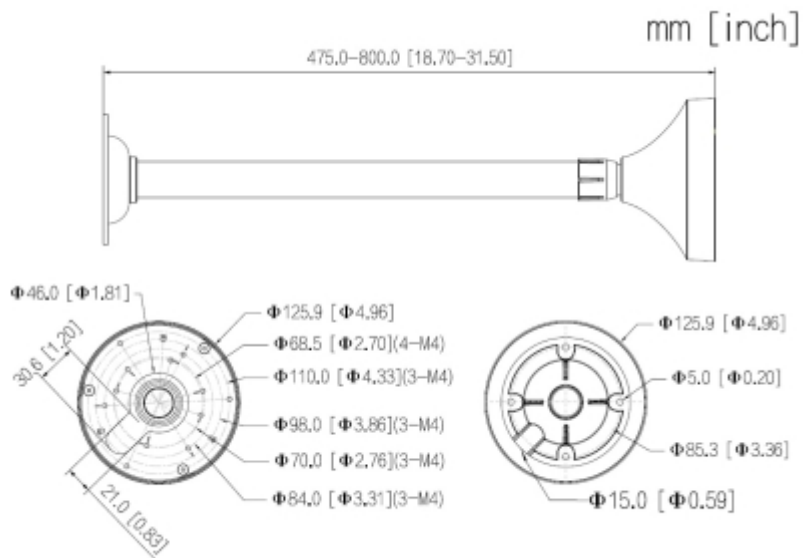

### SPECIFICATION

Neck diameter:	Ø 126 mm
Suitable for cameras:	DAHUA
Material:	Aluminum
Color:	White
Distance from mounting surface:	475 ... 800 mm
Weight:	0.6 kg
Dimensions:	Ø 126 x 475 ... 800 mm
Manufacturer / Brand:	DAHUA
Guarantee:	<b>3 years</b>

### PRESENTATION

Possibility of mount adjustment:

View of the ceiling mounting side:

Camera mounting side view:

Dimensions:

Example of application:

In the kit:

DELTA-OPTI Monika Matysiak; <https://www.delta.poznan.pl>  
 POL; 60-713 Poznań; Graniczna 10  
 e-mail: delta-opti@delta.poznan.pl; tel: +(48) 61 864 69 60

**PACKAGE**

Dimensions (L x W x H): 0x0x0 mm	Gross Weight: 0 kg
----------------------------------	--------------------