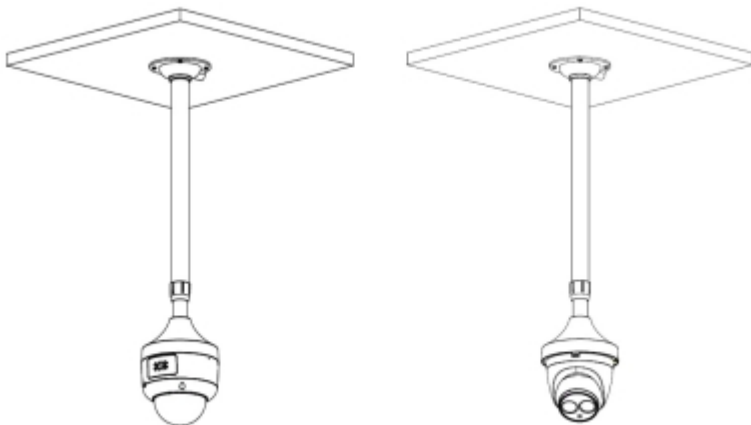

### SPECIFICATION

Neck diameter:	Ø 126 mm
Suitable for cameras:	DAHUA
Material:	Aluminum
Color:	White
Distance from mounting surface:	475 ... 800 mm
Weight:	0.6 kg
Dimensions:	Ø 126 x 475 ... 800 mm
Manufacturer / Brand:	DAHUA
Guarantee:	<b>3 years</b>

### PRESENTATION

Possibility of mount adjustment:

View of the ceiling mounting side:

Camera mounting side view:

Dimensions:

Example of application:

In the kit:

DELTA-OPTI Monika Matysiak; <https://www.delta.poznan.pl>  
 POL; 60-713 Poznań; Graniczna 10  
 e-mail: delta-opti@delta.poznan.pl; tel: +(48) 61 864 69 60