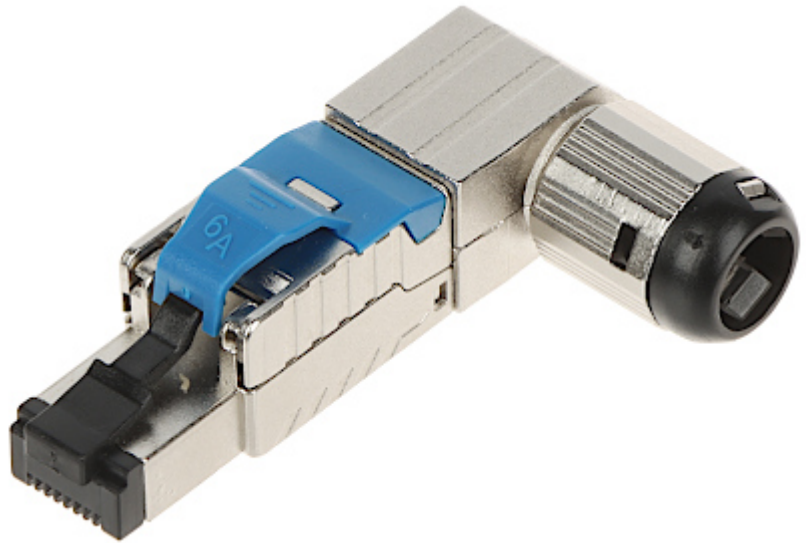

Code: RJ45/FTP6A-HAND-KAT

SHIELDED ANGULAR MODULAR PLUG **RJ45/FTP6A-HAND-KAT**

Net: **44.00 PLN** Gross: **44.00 PLN**

It allows to very easy and quick installation without any tools.

SPECIFICATION

Connector type:	RJ45 (8P8C) - Plug
Attachment of connector elements:	Pressing
Wire mounting:	Pressing
Application:	Twisted-pair cable UTP cat. 6A, FTP cat. 6A - Wire / Stranded wire - 22 ... 24 AWG
Material:	PVC / Metal
Main features:	<ul style="list-style-type: none">• Angular plug 90 °,• Very easy and quick assembly• Gold-plated connector prevents the oxidation of contacts• Self-adhesive copper shielding tape included• The connector can be turned to either side• Corrosion resistance• It is compatible with Category 6A• T568A/B compliance
Weight:	0.028 kg
Dimensions:	59 x 14 x 34 mm
Guarantee:	2 years

PRESENTATION

DELTA-OPTI Monika Matysiak; <https://www.delta.poznan.pl>
POL; 60-713 Poznań; Graniczna 10
e-mail: delta-opti@delta.poznan.pl; tel: +(48) 61 864 69 60

The connector can be turned to either side:

A view inside the connector:

In the kit:

PACKAGE

Dimensions (L x W x H): 0x0x0 mm	Gross Weight: 0 kg
----------------------------------	--------------------