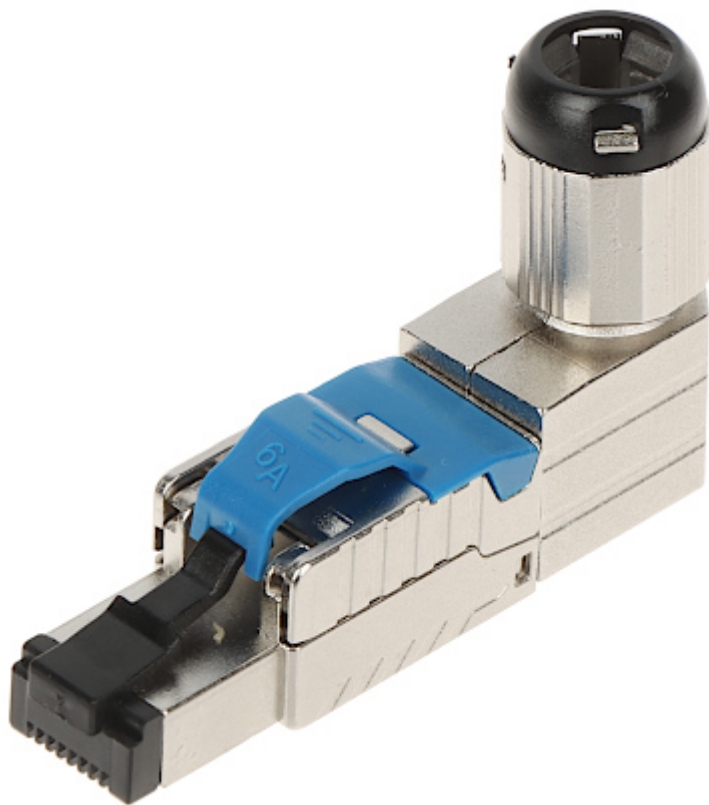

Code: RJ45/FTP6A-HAND-KAT

SHIELDED ANGULAR MODULAR PLUG **RJ45/FTP6A-HAND-KAT**

Net: **44.00 PLN** Gross: **44.00 PLN**

It allows to very easy and quick installation without any tools.

SPECIFICATION

Connector type:	RJ45 (8P8C) - Plug
Attachment of connector elements:	Pressing
Wire mounting:	Pressing
Application:	Twisted-pair cable UTP cat. 6A, FTP cat. 6A - Wire / Stranded wire - 22 ... 24 AWG
Material:	PVC / Metal
Main features:	<ul style="list-style-type: none">• Angular plug 90 °,• Very easy and quick assembly• Gold-plated connector prevents the oxidation of contacts• Self-adhesive copper shielding tape included• The connector can be turned to either side• Corrosion resistance• It is compatible with Category 6A• T568A/B compliance
Weight:	0.028 kg
Dimensions:	59 x 14 x 34 mm
Guarantee:	2 years

PRESENTATION

DELTA-OPTI Monika Matysiak; <https://www.delta.poznan.pl>
POL; 60-713 Poznań; Graniczna 10
e-mail: delta-opti@delta.poznan.pl; tel: +(48) 61 864 69 60

The connector can be turned to either side:

A view inside the connector:

In the kit:

PACKAGE

Dimensions (L x W x H): 0x0x0 mm	Gross Weight: 0 kg
----------------------------------	--------------------