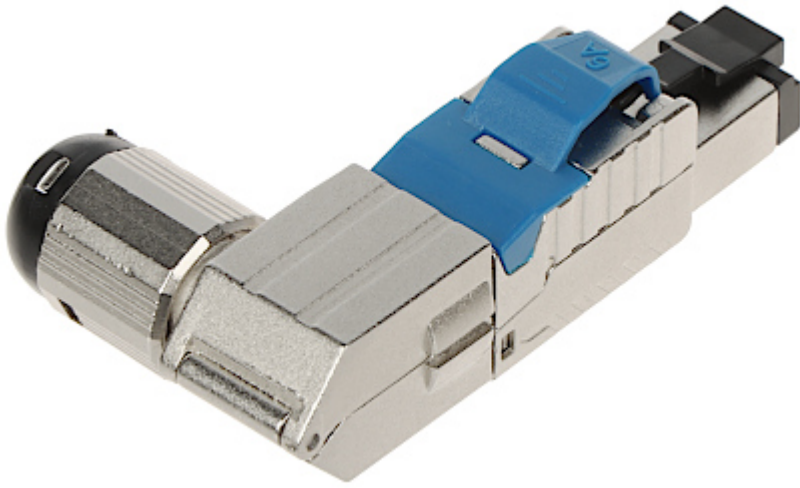

Code: RJ45/FTP6A-HAND-KAT

SHIELDED ANGULAR MODULAR PLUG **RJ45/FTP6A-HAND-KAT**

Net: **44.00 PLN** Gross: **44.00 PLN**

It allows to very easy and quick installation without any tools.

SPECIFICATION

Connector type:	RJ45 (8P8C) - Plug
Attachment of connector elements:	Pressing
Wire mounting:	Pressing
Application:	Twisted-pair cable UTP cat. 6A, FTP cat. 6A - Wire / Stranded wire - 22 ... 24 AWG
Material:	PVC / Metal
Main features:	<ul style="list-style-type: none">• Angular plug 90 °,• Very easy and quick assembly• Gold-plated connector prevents the oxidation of contacts• Self-adhesive copper shielding tape included• The connector can be turned to either side• Corrosion resistance• It is compatible with Category 6A• T568A/B compliance
Weight:	0.028 kg
Dimensions:	59 x 14 x 34 mm
Guarantee:	2 years

PRESENTATION

DELTA-OPTI Monika Matysiak; <https://www.delta.poznan.pl>
POL; 60-713 Poznań; Graniczna 10
e-mail: delta-opti@delta.poznan.pl; tel: +(48) 61 864 69 60

The connector can be turned to either side:

A view inside the connector:

In the kit:

PACKAGE

Dimensions (L x W x H): 0x0x0 mm	Gross Weight: 0 kg
----------------------------------	--------------------