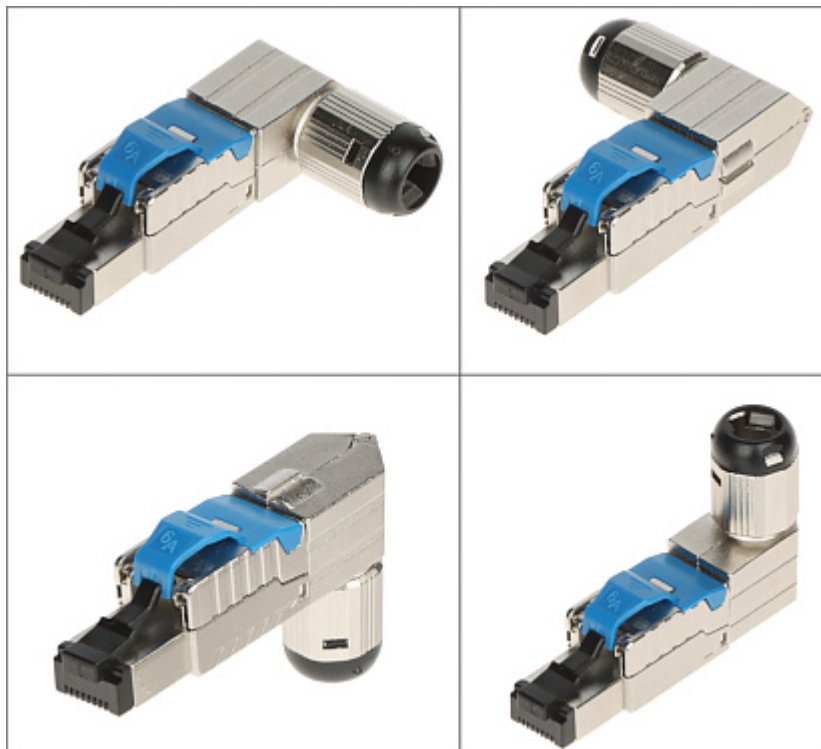

Code: RJ45/FTP6A-HAND-KAT

SHIELDED ANGULAR MODULAR PLUG **RJ45/FTP6A-HAND-KAT**

Net: **44.00 PLN** Gross: **44.00 PLN**

It allows to very easy and quick installation without any tools.

SPECIFICATION

Connector type:	RJ45 (8P8C) - Plug
Attachment of connector elements:	Pressing
Wire mounting:	Pressing
Application:	Twisted-pair cable UTP cat. 6A, FTP cat. 6A - Wire / Stranded wire - 22 ... 24 AWG
Material:	PVC / Metal
Main features:	<ul style="list-style-type: none">• Angular plug 90 °,• Very easy and quick assembly• Gold-plated connector prevents the oxidation of contacts• Self-adhesive copper shielding tape included• The connector can be turned to either side• Corrosion resistance• It is compatible with Category 6A• T568A/B compliance
Weight:	0.028 kg
Dimensions:	59 x 14 x 34 mm
Guarantee:	2 years

A view inside the connector:

In the kit:

PACKAGE

Dimensions (L x W x H): 0x0x0 mm	Gross Weight: 0 kg
----------------------------------	--------------------