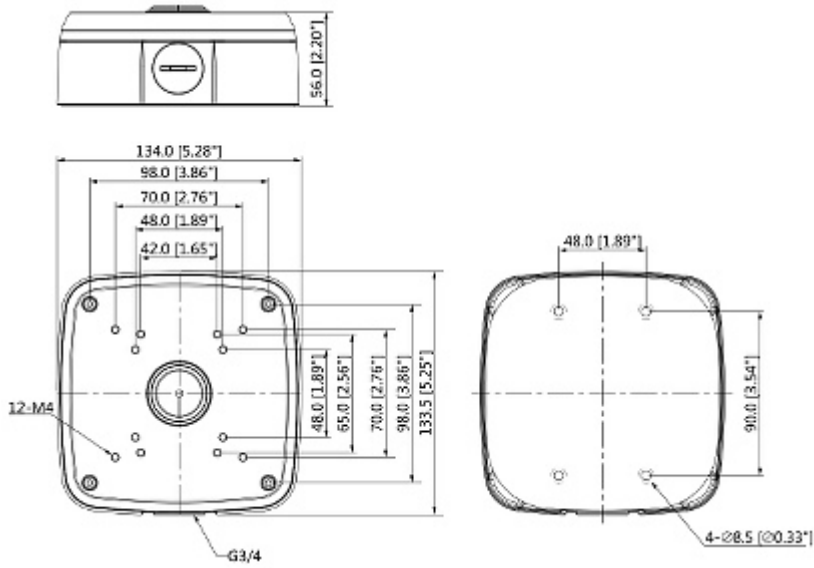

Code: PFA121-BLACK-V2

CAMERA BRACKET **PFA121-BLACK-V2** DAHUA

Net: **36.87 EUR** Gross: **36.87 EUR**

Bracket is perfect to hide connectors, cables and power adapter inside of it.

SPECIFICATION

Suitable for cameras:	DAHUA - documentation for download below.
Material:	Aluminum
Color:	Black
Distance from mounting surface:	55 mm
Weight:	0.59 kg
Dimensions:	134 x 134 x 55 mm
Manufacturer / Brand:	DAHUA
Guarantee:	3 years

PRESENTATION

Camera mounting side view:

DELTA-OPTI Monika Matysiak; <https://www.delta.poznan.pl>
POL; 60-713 Poznań; Graniczna 10
e-mail: delta-opti@delta.poznan.pl; tel: +(48) 61 864 69 60

Internal view:

Wall mounting side view:

Dimensions:

In the kit:

PACKAGE

Dimensions (L x W x H): 0x0x0 mm	Gross Weight: 0 kg
----------------------------------	--------------------

DELTA-OPTI Monika Matysiak; <https://www.delta.poznan.pl>
 POL; 60-713 Poznań; Graniczna 10
 e-mail: delta-opti@delta.poznan.pl; tel: +(48) 61 864 69 60