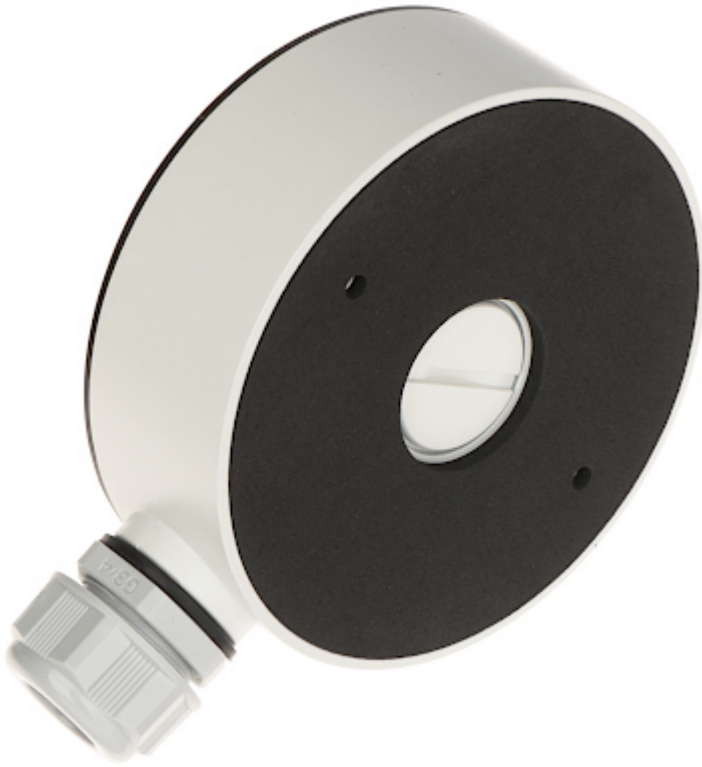

Code: DS-1280ZJ-DM46

## CAMERA BRACKET **DS-1280ZJ-DM46** Hikvision

Net: **95.00 PLN** Gross: **95.00 PLN**

Ceiling bracket for cameras. Designed to dome cameras.

It can be used to vandal-proof cameras installation. It has very useful advantage, possibility to hide camera cables and connectors.

### SPECIFICATION

Neck diameter:	Ø 120 mm
Mounting holes distance:	<ul style="list-style-type: none"><li>• 91 mm</li><li>• 42 x 72 mm</li></ul>
Suitable for cameras:	Hikvision
Material:	Aluminum
Color:	White
Distance from mounting surface:	38 mm
Weight:	0.23 kg
Dimensions:	Ø 120 x 38 mm
Manufacturer / Brand:	Hikvision
SAP Code:	302702475
Guarantee:	2 years

Camera mounting side view:

Wall mounting side view:

Side view:

Dimensions:

In the kit:

**PACKAGE**

DELTA-OPTI Monika Matysiak; <https://www.delta.poznan.pl>  
POL; 60-713 Poznań; Graniczna 10  
e-mail: delta-opti@delta.poznan.pl; tel: +(48) 61 864 69 60