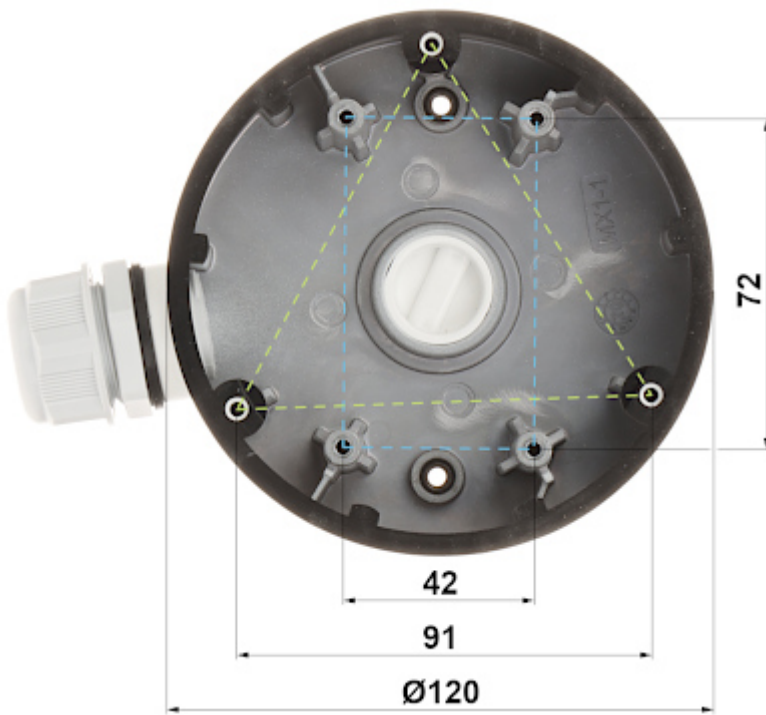

## CAMERA BRACKET **DS-1280ZJ-DM46** Hikvision

Net: **95.00 PLN** Gross: **95.00 PLN**

Ceiling bracket for cameras. Designed to dome cameras.

It can be used to vandal-proof cameras installation. It has very useful advantage, possibility to hide camera cables and connectors.

### SPECIFICATION

Neck diameter:	Ø 120 mm
Mounting holes distance:	<ul style="list-style-type: none"><li>• 91 mm</li><li>• 42 x 72 mm</li></ul>
Suitable for cameras:	Hikvision
Material:	Aluminum
Color:	White
Distance from mounting surface:	38 mm
Weight:	0.23 kg
Dimensions:	Ø 120 x 38 mm
Manufacturer / Brand:	Hikvision
SAP Code:	302702475
Guarantee:	2 years

Camera mounting side view:

Wall mounting side view:

Side view:

Dimensions:

In the kit:

**PACKAGE**

DELTA-OPTI Monika Matysiak; <https://www.delta.poznan.pl>  
POL; 60-713 Poznań; Graniczna 10  
e-mail: delta-opti@delta.poznan.pl; tel: +(48) 61 864 69 60

Dimensions (L x W x H): 0x0x0 mm	Gross Weight: 0 kg
----------------------------------	--------------------