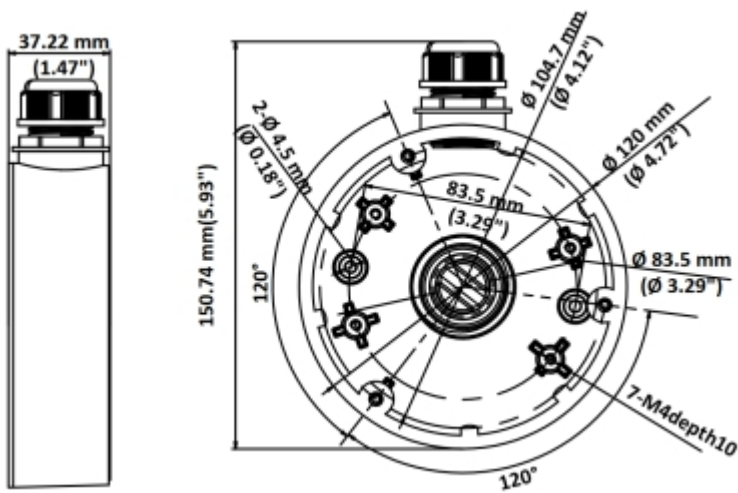

### SPECIFICATION

Neck diameter:	Ø 120 mm
Mounting holes distance:	<ul style="list-style-type: none"><li>• 91 mm</li><li>• 42 x 72 mm</li></ul>
Suitable for cameras:	Hikvision
Material:	Aluminum
Color:	White
Distance from mounting surface:	38 mm
Weight:	0.23 kg
Dimensions:	Ø 120 x 38 mm
Manufacturer / Brand:	Hikvision
SAP Code:	302702475
Guarantee:	2 years

Camera mounting side view:

Wall mounting side view:

Side view:

Dimensions:

In the kit:

**PACKAGE**

DELTA-OPTI Monika Matysiak; <https://www.delta.poznan.pl>  
POL; 60-713 Poznań; Graniczna 10  
e-mail: delta-opti@delta.poznan.pl; tel: +(48) 61 864 69 60

Dimensions (L x W x H): 0x0x0 mm	Gross Weight: 0 kg
----------------------------------	--------------------