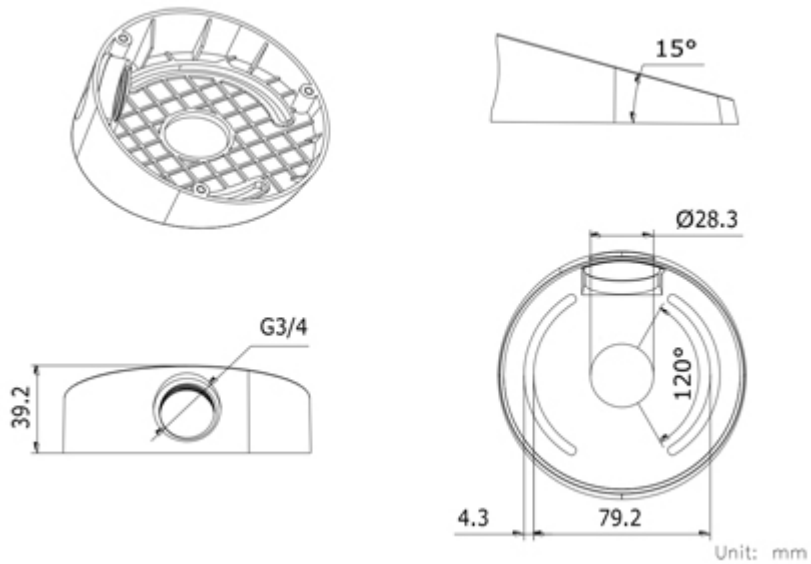

### SPECIFICATION

Neck diameter:	Ø 111 mm
Mounting holes distance:	87 mm
Number of holes:	3
Suitable for cameras:	Hikvision
Material:	Plastic
Color:	Black
Distance from mounting surface:	12 mm
Weight:	0.058 kg
Dimensions:	Ø 111 x 40 mm
Manufacturer / Brand:	Hikvision
SAP Code:	302702302
Guarantee:	2 years

### PRESENTATION

Camera mounting side view:

DELTA-OPTI Monika Matysiak; <https://www.delta.poznan.pl>  
POL; 60-713 Poznań; Graniczna 10  
e-mail: [delta-opti@delta.poznan.pl](mailto:delta-opti@delta.poznan.pl); tel: +(48) 61 864 69 60

Wall mounting side view:

Side view:

Bracket has cable entry:

Dimensions:

In the kit:

#### PACKAGE

Dimensions (L x W x H): 0x0x0 mm	Gross Weight: 0 kg
----------------------------------	--------------------