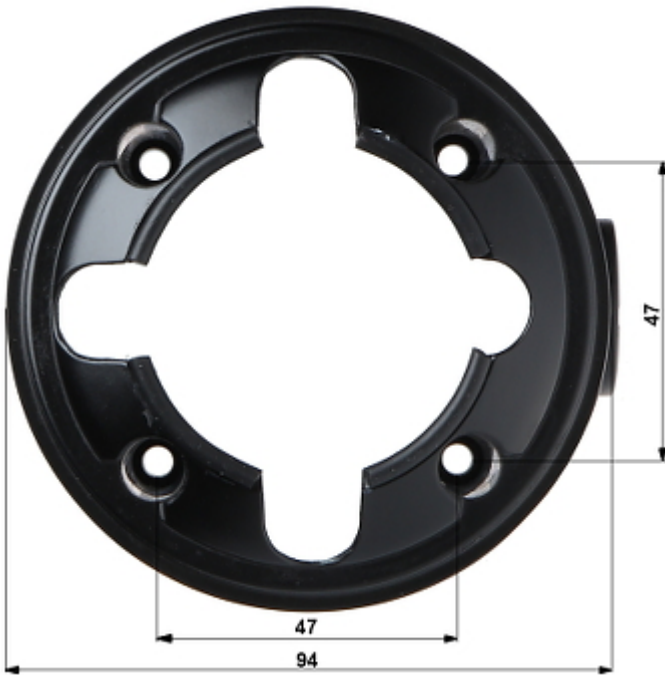

### SPECIFICATION

Neck diameter:	Ø 94 mm
Suitable for cameras:	APTI-24V2-36B, DP-954HHD/IRD
Material:	Metal
Color:	Black
Distance from mounting surface:	58 mm
Weight:	0.18 kg
Dimensions:	Ø 94 x 58 mm
Guarantee:	2 years

Camera mounting side view:

Bracket with mounted camera:

Dimensions:

In the kit:

Dimensions (L x W x H): 0x0x0 mm	Gross Weight: 0 kg
----------------------------------	--------------------