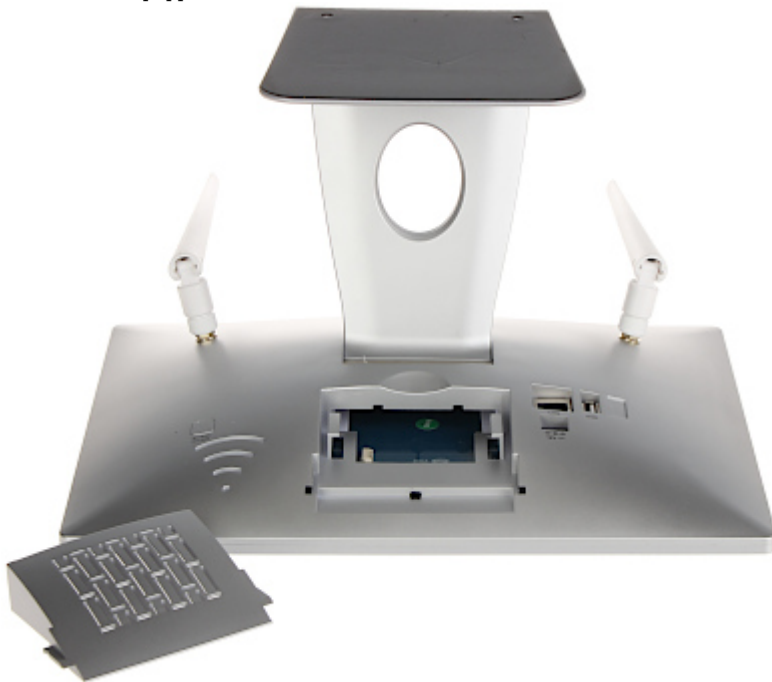

Audio:	—
Main stream frame rate:	15 fps @ 1080p
Network interface:	Wi-Fi - 2.4 GHz, IEEE 802.11 b/g/n
Network protocols:	TCP/IP, ICMP, RTP, RTSP, RTCP
ONVIF:	—
Mobile phones support:	—
Default IP address:	192.168.1.88
Default admin user / password:	admin / - The administrator password should be set at the first start
Web browser access ports:	—
PC client access ports:	—
Mobile client access ports:	—
Port ONVIF:	—
WEB Server:	—
Max. number of on-line users:	—
RTSP URL:	—
Main features:	<ul style="list-style-type: none"> <li>• Wi-Fi Module - IEEE 802.11 b/g/n, Range : 300 m (open area) ; 3 dBi Antenna - SMA socket</li> <li>• WB - White Balance</li> <li>• Day/night mode</li> <li>• ICR - Movable InfraRed filter</li> <li>• Flicker Control - The technology eliminates the tiring eyes flickering image effect</li> <li>• Configurable: brightness, contrast, saturation</li> <li>• Motion Detection</li> <li>• Configurable Privacy Zones</li> <li>• Mirror - Mirror image</li> <li>• Sharpness - sharper image outlines</li> <li>• RESET button</li> </ul>
Power supply:	12 V DC / 460 mA
Power consumption:	≤ 5.5 W
Housing:	Compact - Metal
Color:	White
Vandal-proof:	—
"Index of Protection":	IP67
Operation temp:	-10 °C ... 50 °C
Weight:	0.3 kg
Dimensions:	Ø 73 x 157 mm
Supported languages:	—

Recorder with monitor:

Front view:

Rear view:

Connectors:

ON/OFF button:

The monitor stand allows to change the position of the screen from horizontal to vertical:

The device is equipped with SATA 2.5" HDD mobile rack:

CAMERA:

Small dimensions camera:

Side view:

Camera mounting side view:

In the kit:

Package:

**PACKAGE**

Dimensions (L x W x H): 0x0x0 mm	Gross Weight: 0 kg
----------------------------------	--------------------