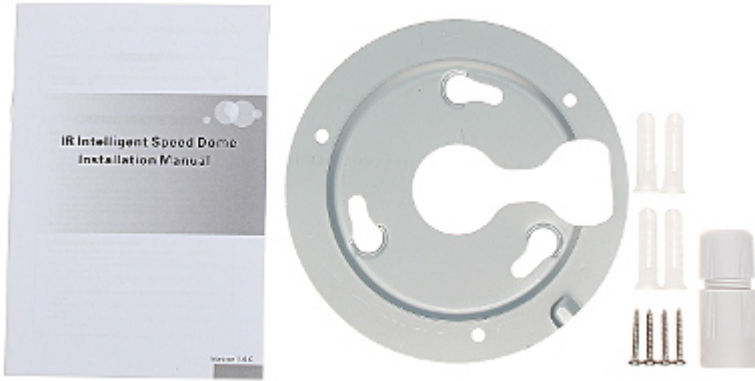

Operation temp:	-30 °C ... 60 °C
Weight:	0.69 kg
Dimensions:	Ø 133 x 117 mm
Supported languages:	English, Polish
Manufacturer / Brand:	DAHUA
Guarantee:	3 years

PRESENTATION

Memory card slot:

Camera mounting dimensions:

In the kit:

See the ability of operation in imou cloud:
:

OUR TESTS

Camera image at artificial illumination (about 30Lux):

Camera image at night conditions with internal built-in IR illuminator on:

Camera image at direct strong light opposite to camera: