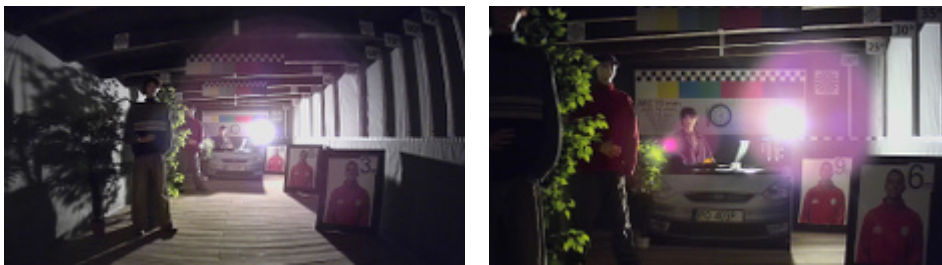

In the kit:

OUR TESTS

Camera image at artificial illumination (about 30Lux):

Camera image at night conditions with internal built-in IR illuminator on:

Camera image at direct strong light opposite to camera: