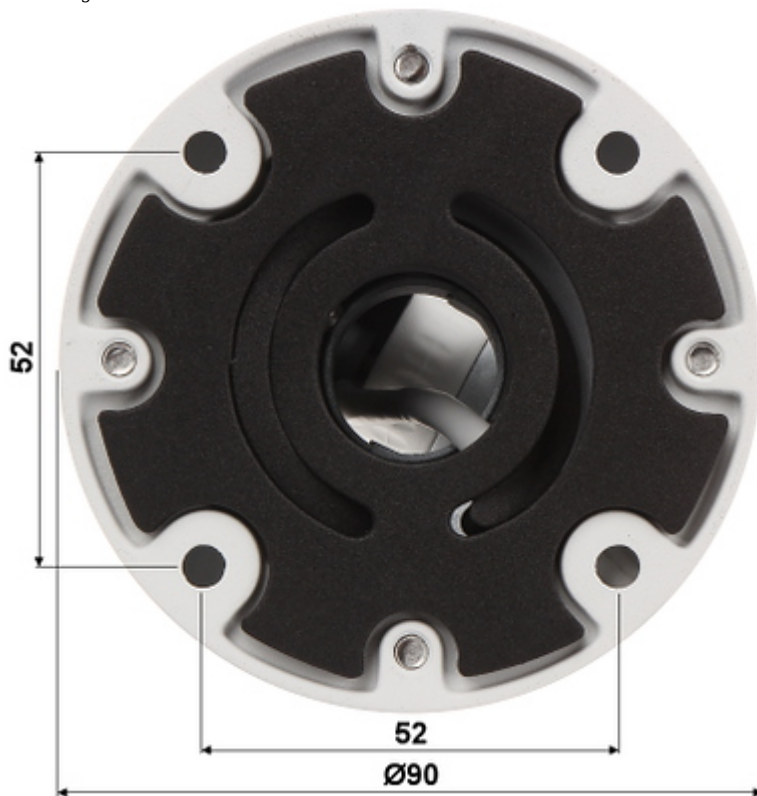

The used Wi-Fi module allows to remote communication with camera for max. distance up to 50 m.

SPECIFICATION

Standard:	TCP/IP
Sensor:	1/2.7 " Progressive Scan CMOS
Matrix size:	5.0 Mpx
Resolution:	2592 x 1944 - 5 Mpx , 2560 x 1920 - 5 Mpx , 2560 x 1440 - 3.7 Mpx , 1920 x 1080 - 1080p
Lens:	2.8 ... 12 mm
View angle:	• 88 ° ... 25 (manufacturer data) • 93 ° ... 34 ° (our tests result)
Range of IR illumination:	60 m
RS-485 interface:	—
Image compression method:	H.265 / H.265+ / H.264 / H.264+ / MJPEG
Alarm inputs / outputs:	—
Audio:	—
Memory card slot:	—
Main stream frame rate:	15 fps @ 5 Mpx 25 fps @ 3.7 Mpx
Network interface:	• 10/100 Base-T (RJ-45) • Wi-Fi : 802.11n/g/b

In the kit:

OUR TESTS

Camera image at artificial illumination (about 30Lux):

Camera image at night conditions with internal built-in IR illuminator on:

Camera image at direct strong light opposite to camera: