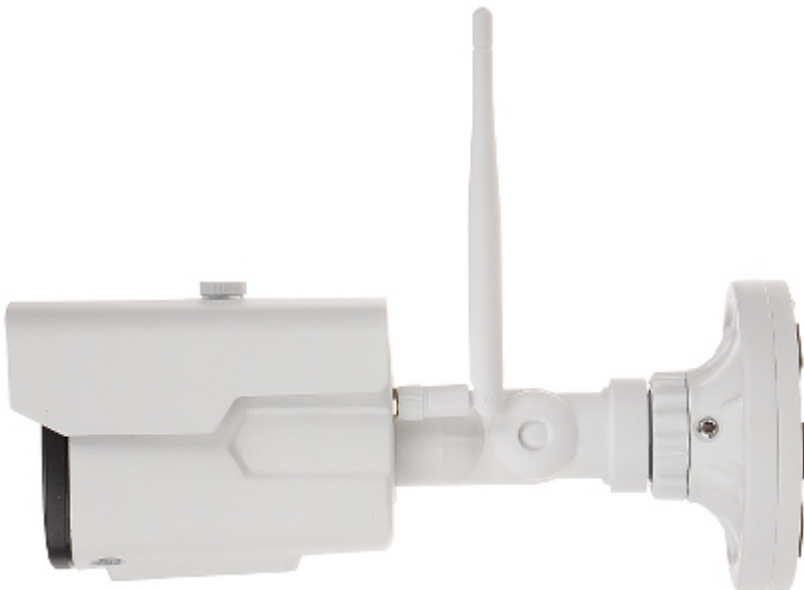

Side view:

Bottom view: