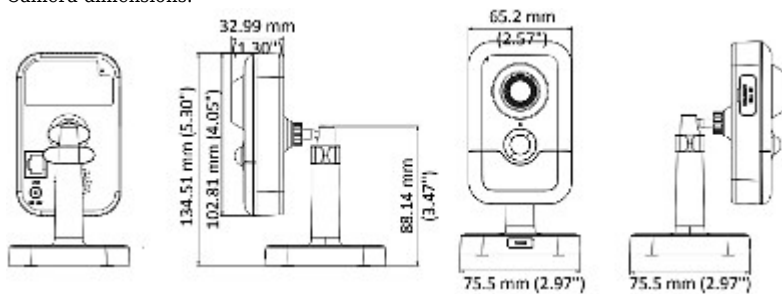

The used Wi-Fi module allows to remote communication with camera for max. distance up to 50 m.

SPECIFICATION

Standard:	TCP/IP
Sensor:	1/2.7 " Progressive Scan CMOS
Matrix size:	2.1 Mpx
Resolution:	1920 x 1080 - 1080p , 1280 x 960 - 1.3 Mpx , 1280 x 720 - 720p
Lens:	2.8 mm
View angle:	114 °
Range of IR illumination:	10 m
Audio:	<ul style="list-style-type: none">• Microphone built-in,• Speakers built-in,• Bi-directional audio streaming support
RS-485 interface:	—
Alarm inputs / outputs:	—
Image compression method:	H.265+ / H.265 / H.264+ / H.264 / MJPEG
Bitrate:	32 ... 16384 kbps
Main stream frame rate:	25 fps @ 1080p
ONVIF:	16.12
Network protocols:	TCP/IP, ICMP, HTTP, HTTPS, FTP, DHCP, DNS, DDNS, RTP, RTSP, RTCP, PPPoE, NTP, UPnP, SMTP, SNMP, IGMP, QoS, IPv6

PRESENTATION

Front view:

DELTA-OPTI Monika Matysiak; <https://www.delta.poznan.pl>
POL; 60-713 Poznań; Graniczna 10
e-mail: delta-opti@delta.poznan.pl; tel: +(48) 61 864 69 60

Rear view:

Side view:

Memory card slot:

Mounting side view:

Camera dimensions:

In the kit:

PACKAGE

Dimensions (L x W x H): 0x0x0 mm	Gross Weight: 0 kg
----------------------------------	--------------------